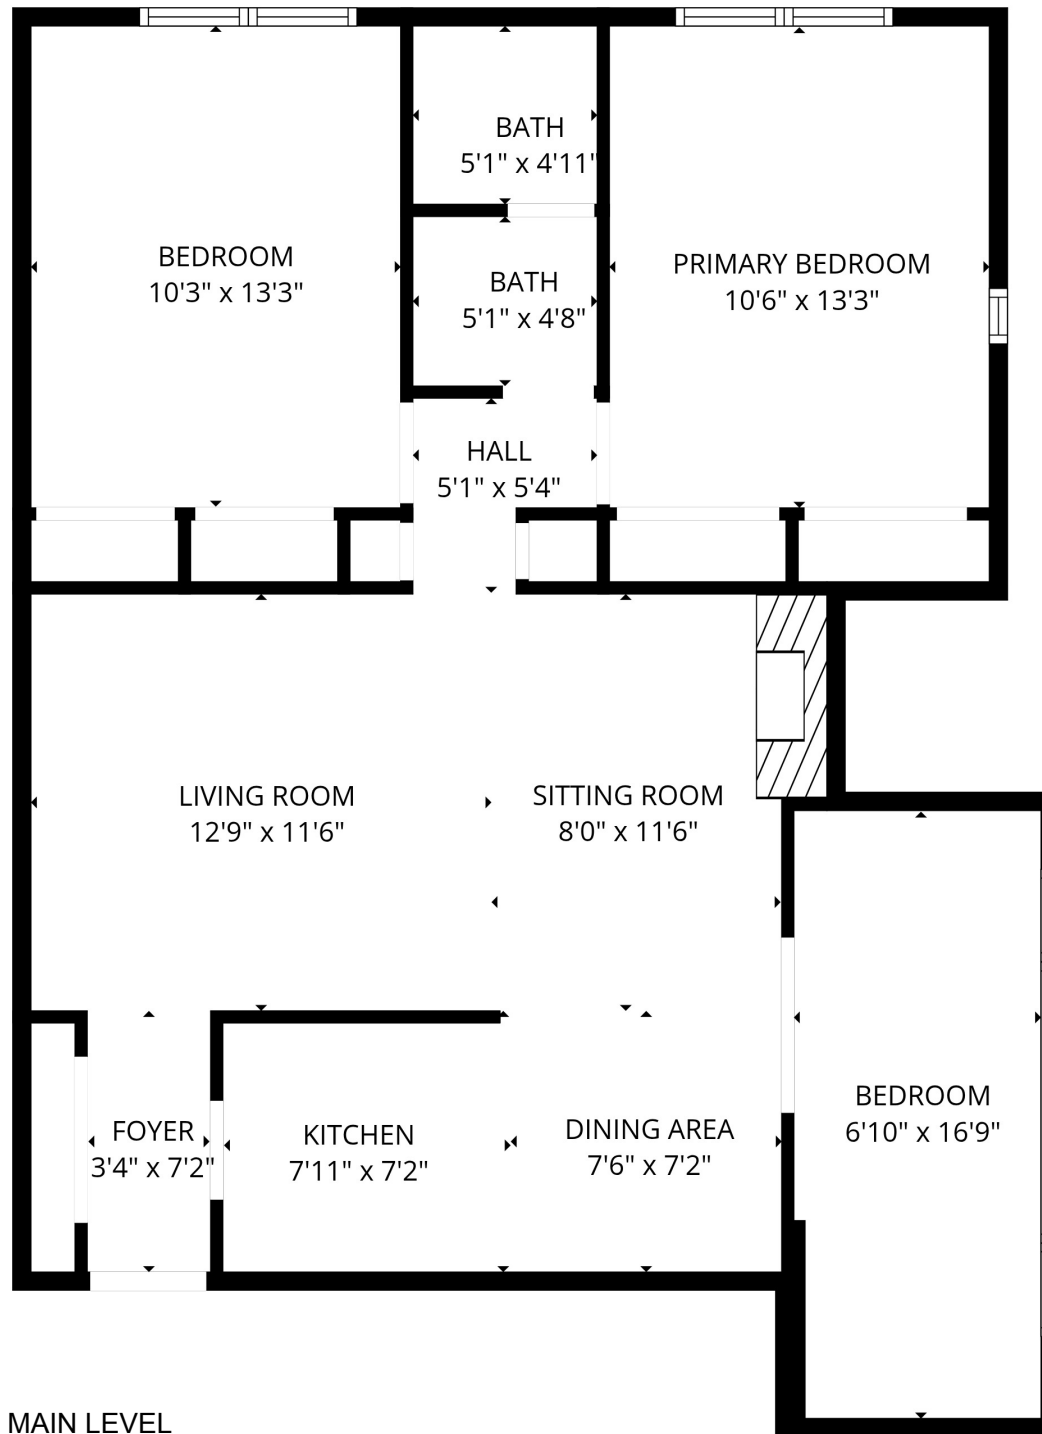

805 29th Street Unit 452
Boulder CO 80303

MAIN LEVEL