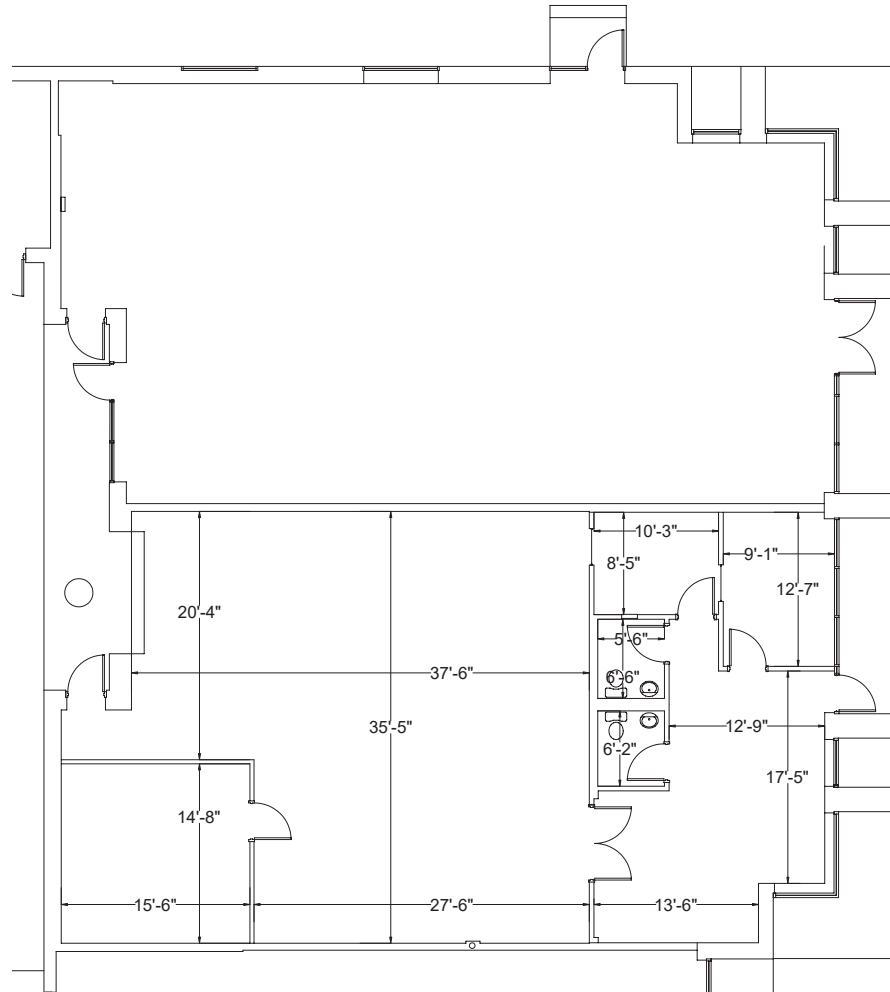

5909 Breckenridge Parkway, Tampa, FL

Suite G: 2,520 RSF

KEY PLAN

For more information:

Kelli Hatton
+1 813.454.1619
khatton@naiburnsscalo.com

Coy Lowrey
+1 813.215.8168
clowrey@naiburnsscalo.com

5201 W Kennedy Blvd, Suite 925
Tampa, FL
+1 813.815.8360