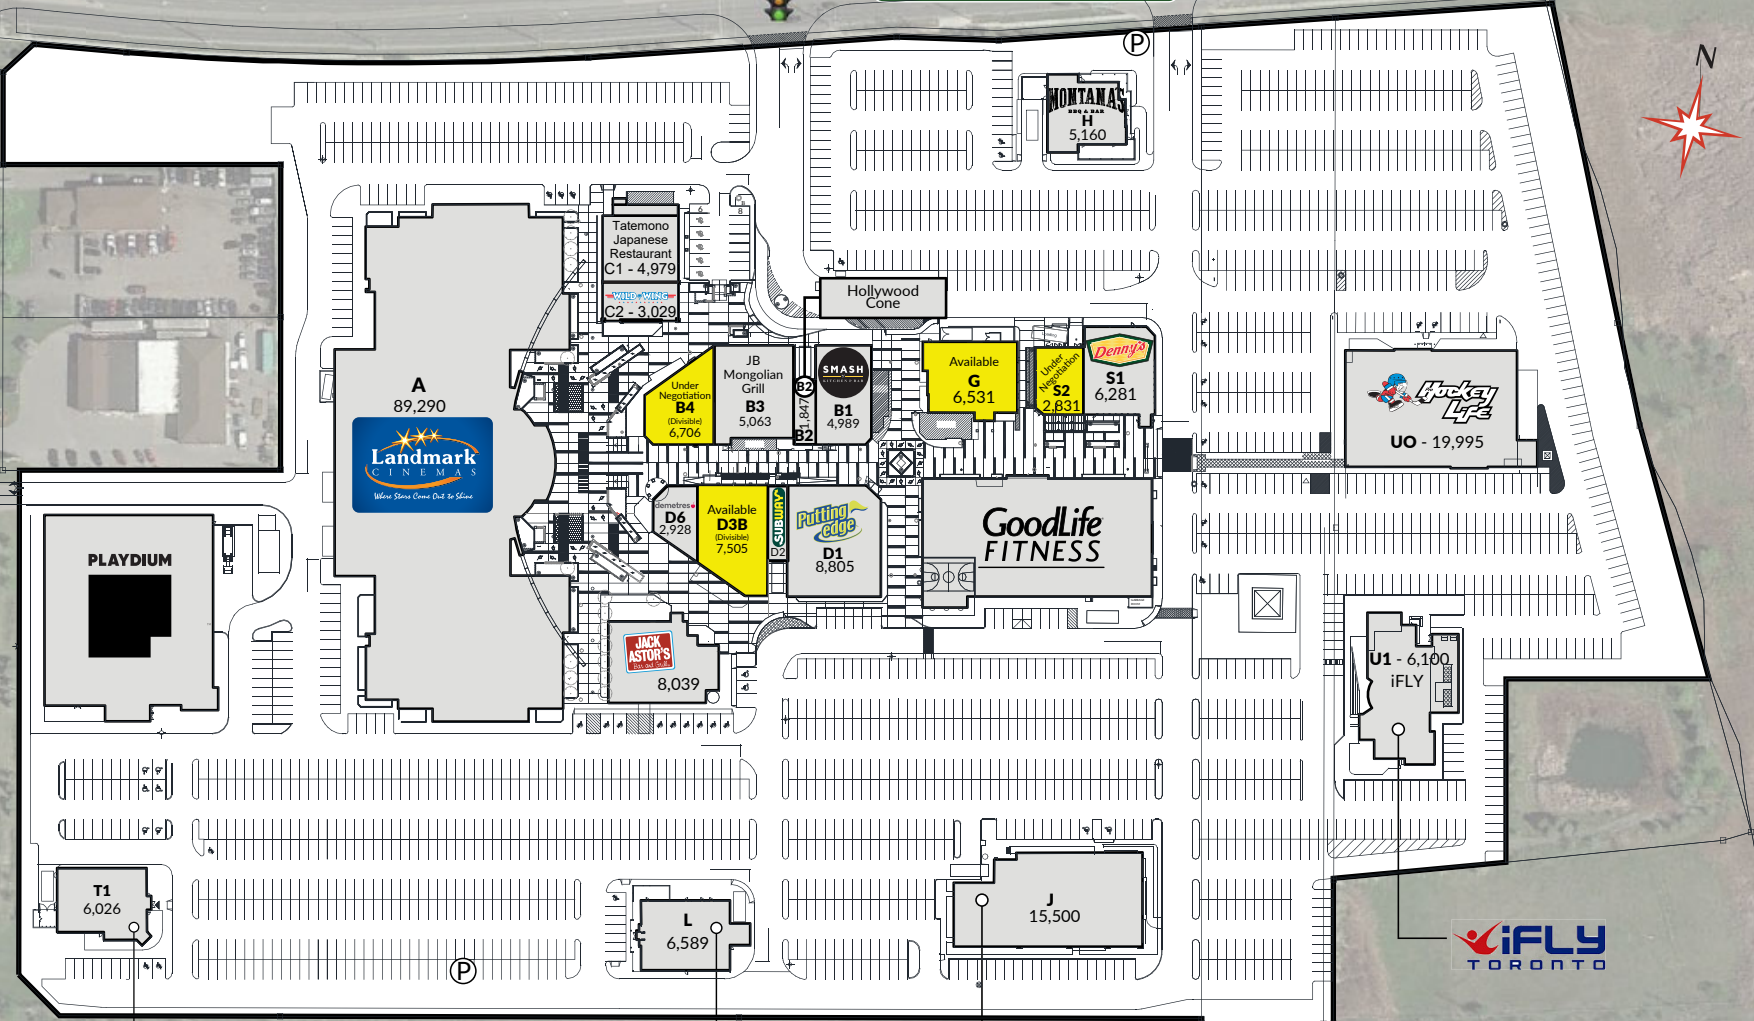

Hopkins Street

Summary Street

Consumers Drive

milestones®

QEW AADT: 151,200
MTO 2016

For Leasing Information Please Contact:
 Joanne Vacheresse
 T: (416) 408-3080 Ext. 2251
 E: jvacheresse@penequity.com

The information contained herein (the "information") is intended for informational purposes only and should not be relied upon by recipients hereof.