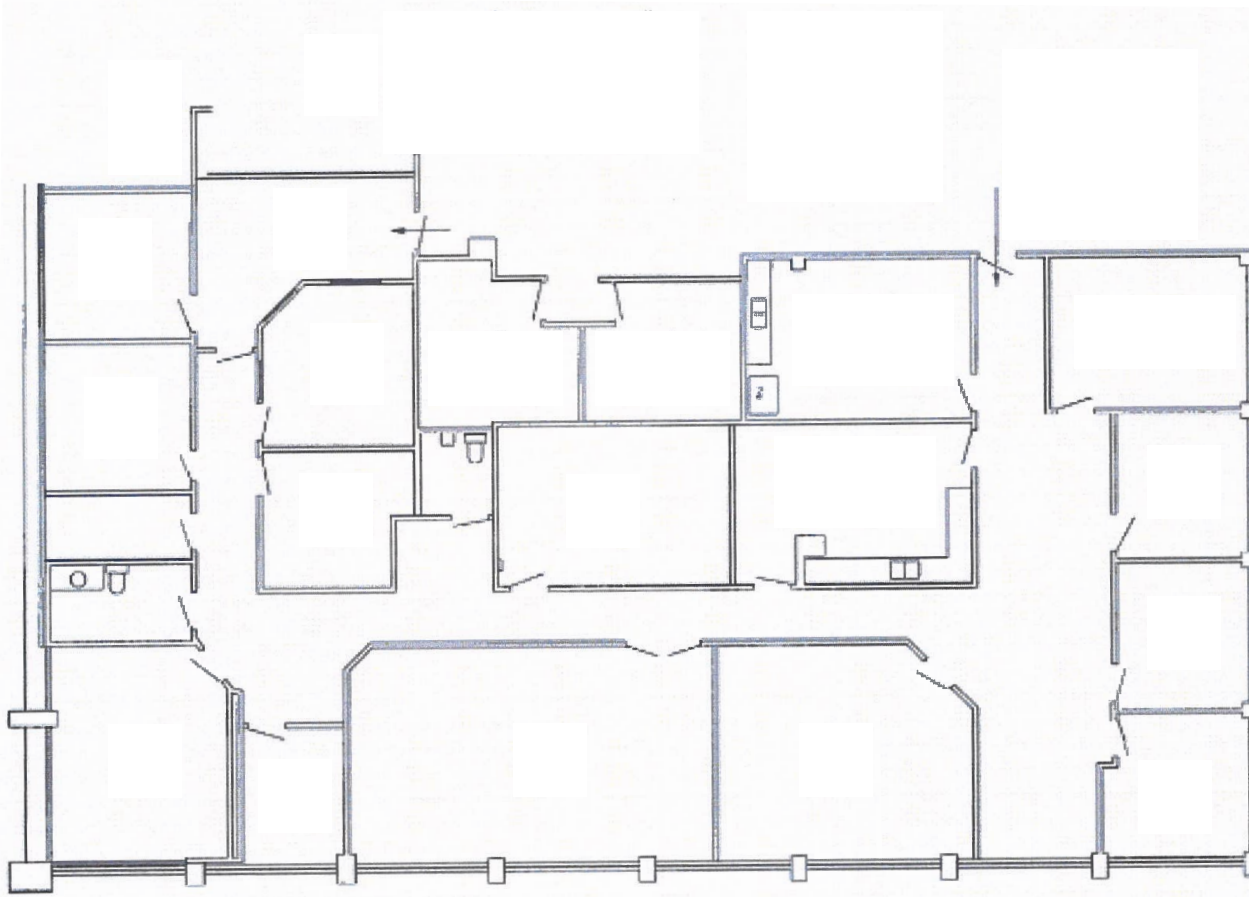

# WATERFORD OFFICE PARK

**4480 N SHALLOWFORD RD | SUITE 222 - 5,117 SF**  
DUNWOODY, GA 30338

PX HEAD 404.272.3408 pxhead@skcr.com