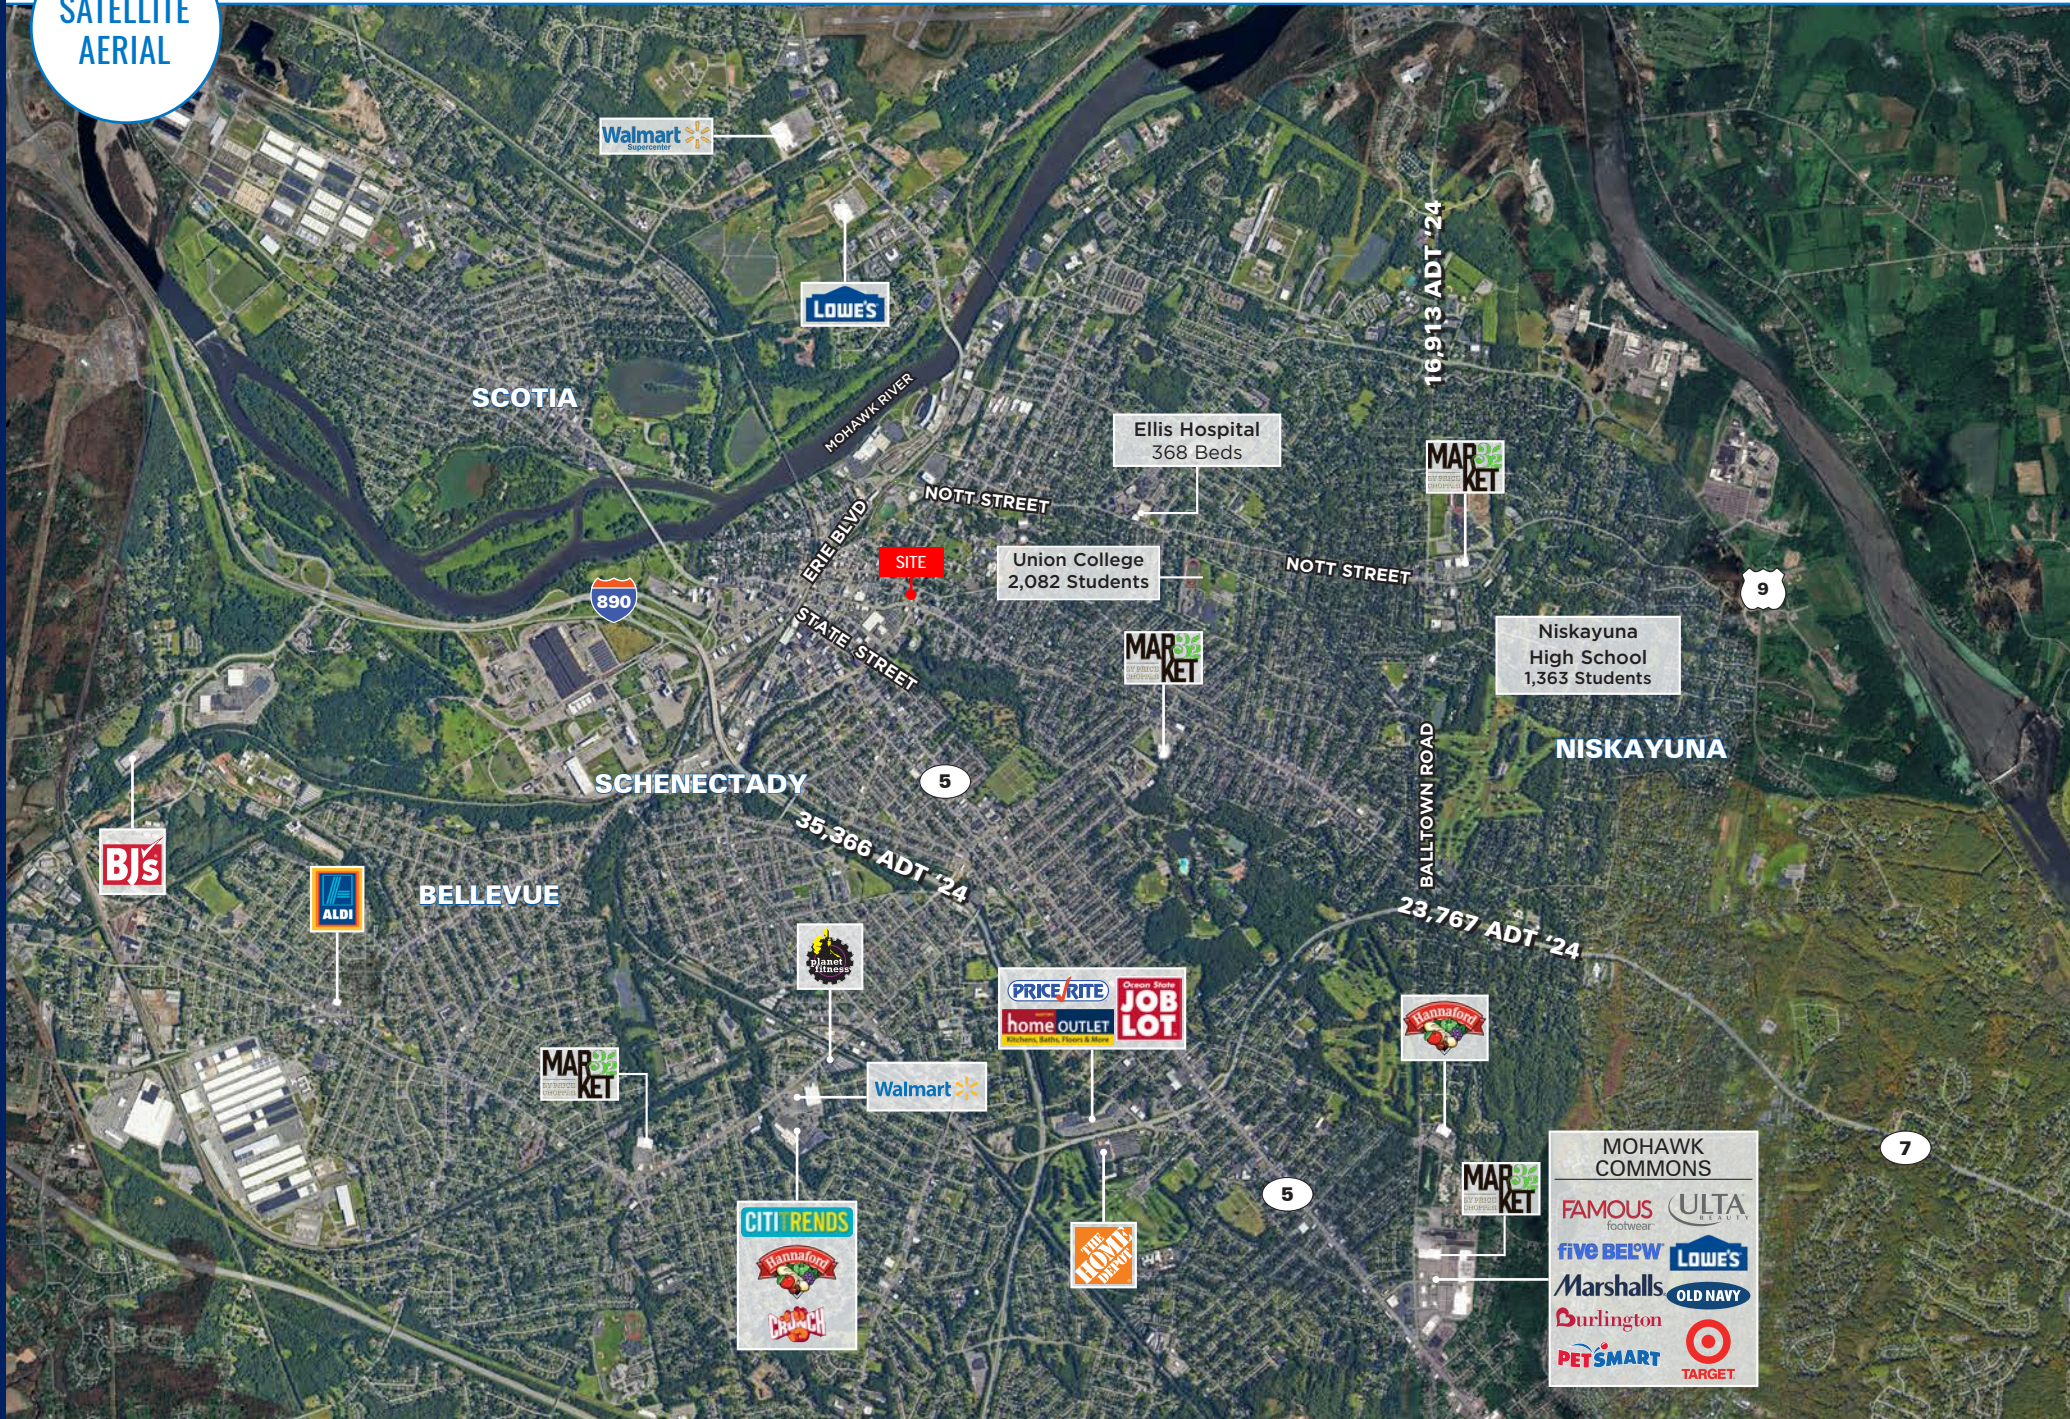

Union College
2,082 Students

Betchel Plant
Machinery

**MIDLEVEL
AERIAL**

DENNY'S RESTAURANT • 4,050 SF AVAILABLE •

Mohawk Harbor

Rivers Casino & Resort with 231,000 annual visitors
100,000 sf harborside retail/dining.
74,025 sf office space
206 apartments, 50 condominiums, 15 townhouses. 2 Hotels

Wedgeway Apartments
80 Apartments
Electric City Community Grocery (Opening Fall '26)

United States Post Office

Schenectady County Public Library
37,300 Visitors

Betchel Plant Machinery

Electric City
104 Apartments
10,000 SF Retail

GE Vernova
900 Employees

500 State Street
orthony

SATELLITE AERIAL

DENNY'S RESTAURANT • 4,050 SF AVAILABLE •

60 NOTT TERRACE | SCHENECTADY, NY
DENNY'S RESTAURANT

4,050 SF AVAILABLE | NEAR UNION COLLEGE

ALISON BURNSIDE