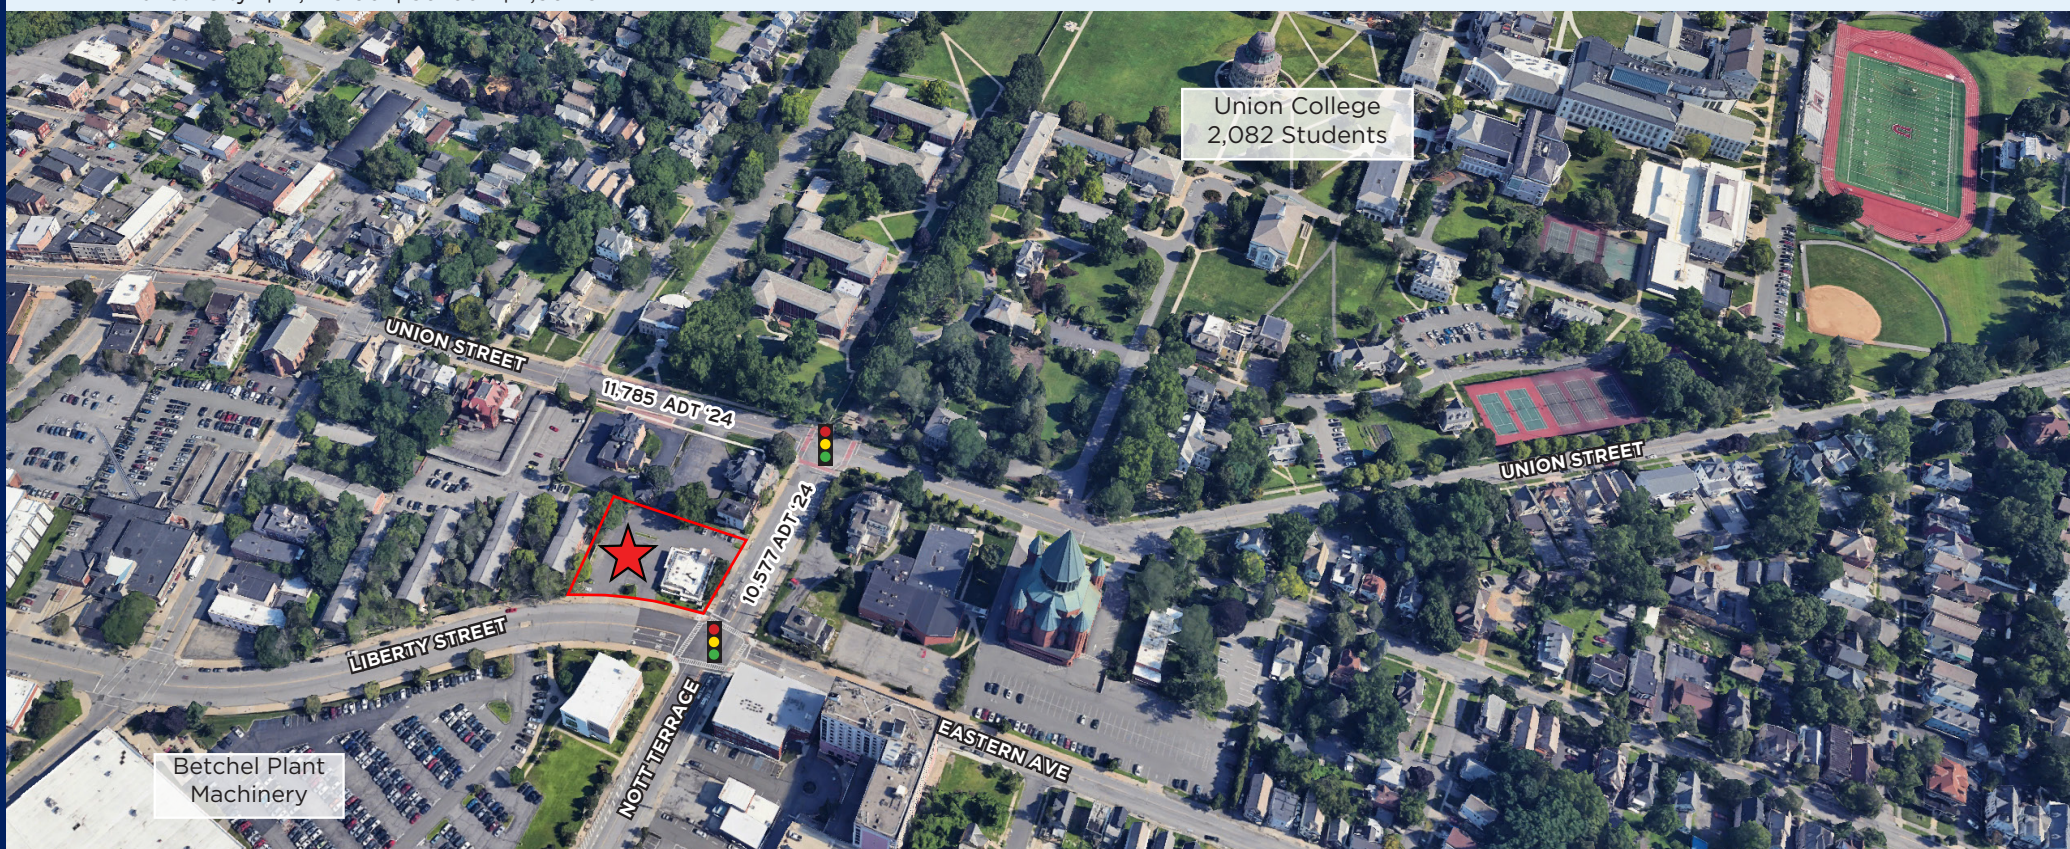

60 NOTT TERRACE | SCHENECTADY, NY

DENNY'S RESTAURANT

4,050 SF AVAILABLE FOR LEASE | NEAR UNION COLLEGE

PROJECT DETAILS

DENNY'S RESTAURANT • 4,050 SF AVAILABLE •

PROPERTY HIGHLIGHTS

- 4,050 sf restaurant on 0.75 acres
- Corner lot with +/- 50 parking spaces
- Positioned across from Union College & 1 mile west of Schenectady Community College
- Monument and facade signage facing Nott Terrace and Liberty Street
- Zoning is C4 - Downtown Commercial District
- Available Summer 2026

Union College
2,082 Students

Betchel Plant
Machinery

**MIDLEVEL
AERIAL**

DENNY'S RESTAURANT • 4,050 SF AVAILABLE •

Mohawk Harbor

Rivers Casino & Resort with 231,000 annual visitors
100,000 sf harborside retail/dining.
74,025 sf office space
206 apartments, 50 condominiums, 15 townhouses. 2 Hotels

M&T Bank Center

Union College Division 1 Hockey Rink & Event Center w/seating for 3,400

Price Chopper Headquarters
725 Employees

Ellis Hospital
368 Beds

Union College
2,082 Students

SITE

The Lofts at Frog Alley
74 Apartments

Wedgeway Apartments
80 Apartments
Electric City Community Grocery (Opening Fall '26)

United States Post Office

Schenectady County Public Library
37,300 Visitors

Betchel Plant Machinery

Electric City
104 Apartments
10,000 SF Retail