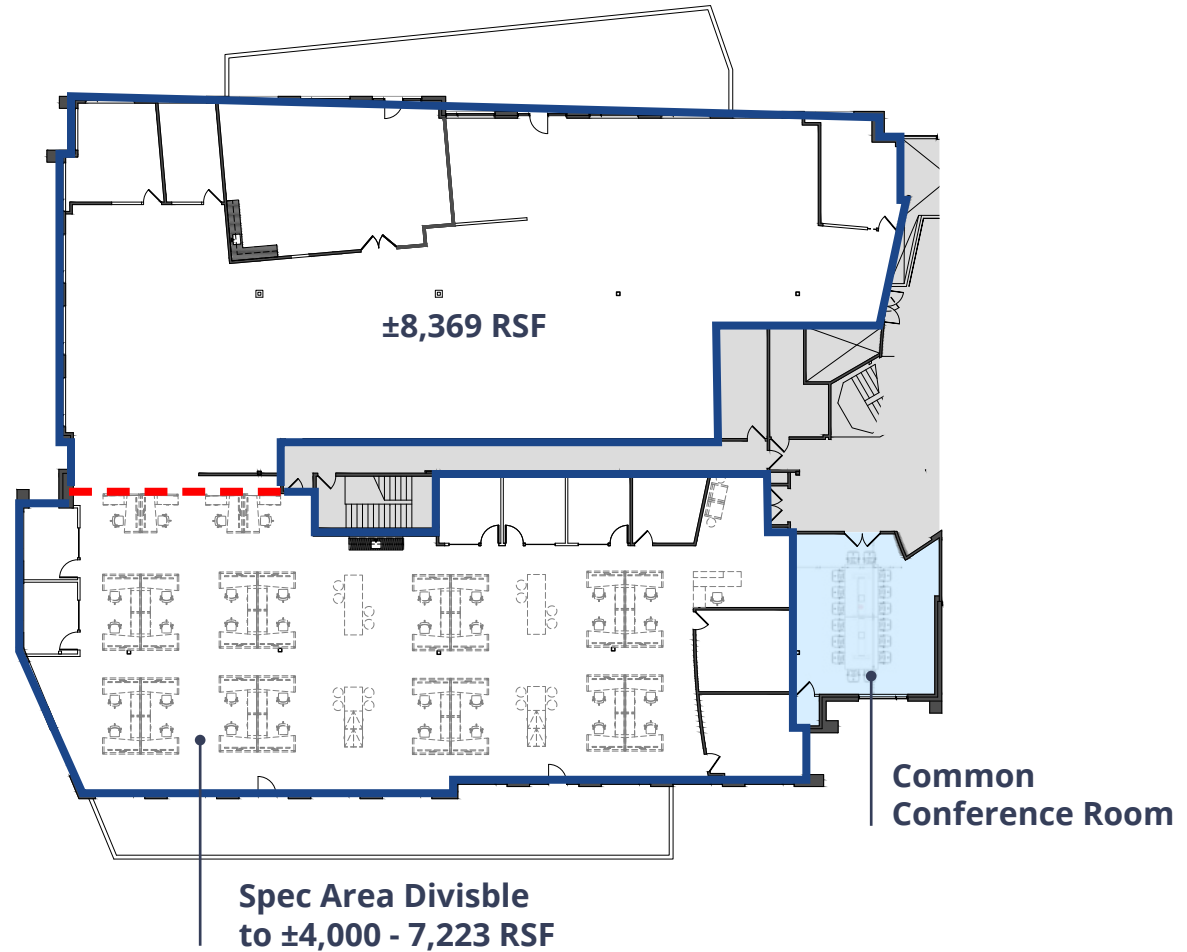

Agoura Hills Center Spec Suite

Suite 200 | ±15,592 TOTAL RSF

Spec Suite

Divisible to ±4,000 - 7,223 RSF

Description

- 6 Windowed Offices
- 5 Interior Offices
- 2 Kitchens + 1 Breakroom
- Reception
- Open Area
- Copy Room

[View Photos](#)