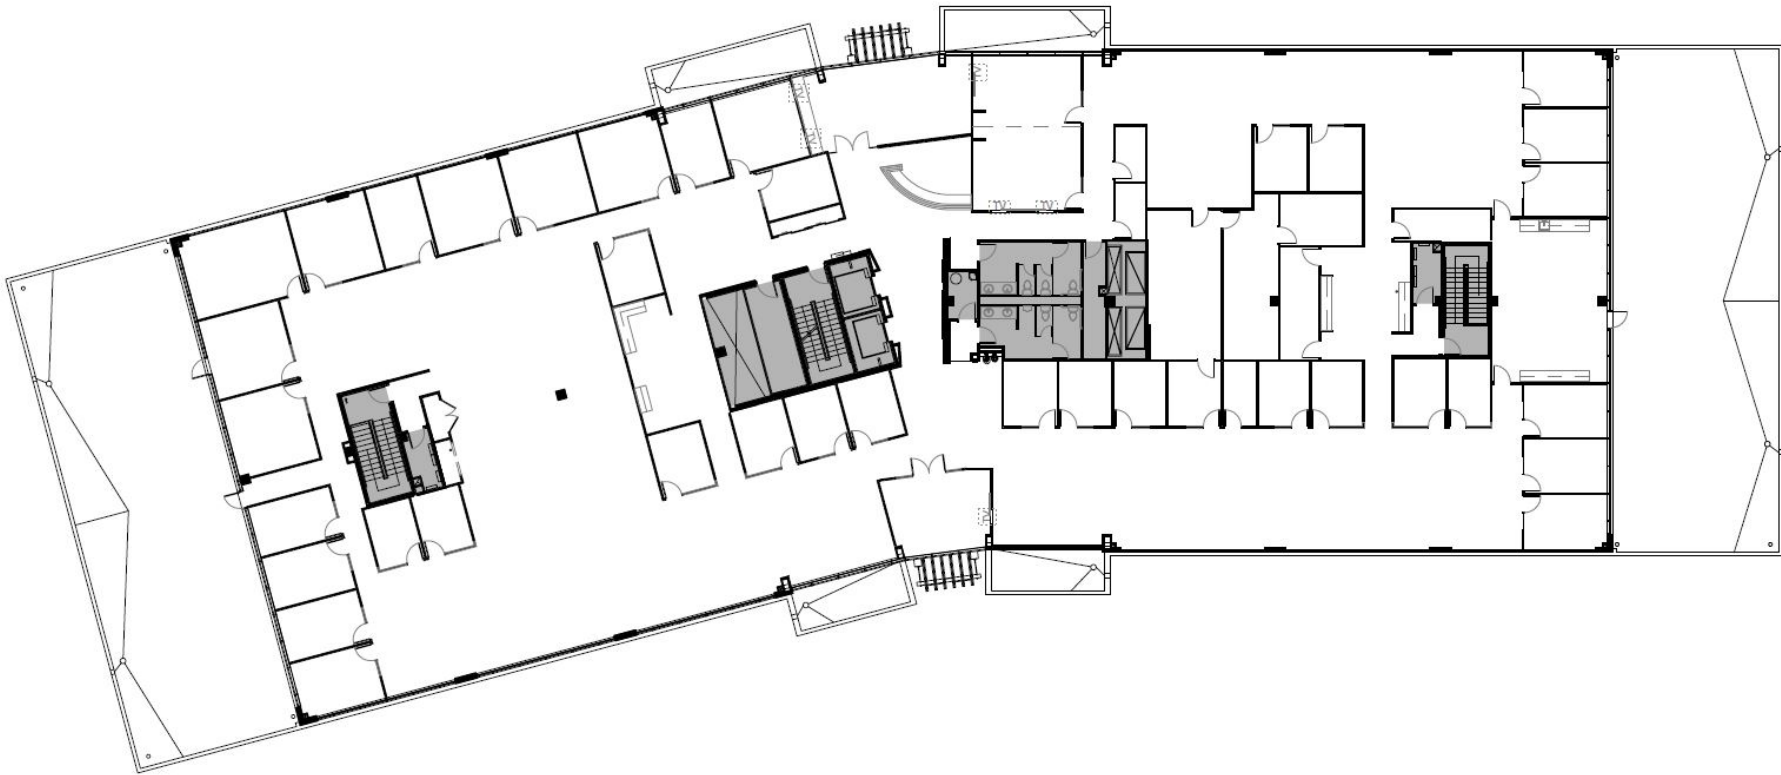

# Suite 400

ELDORADO RIDGE II

22,724 RSF

11101 WEST 120TH AVENUE, BROOMFIELD CO 80021

**PETER THOMAS**  
pthomas@lpc.com  
303.324.0677

**ANDREW PIEPGRAS**  
apiepgras@lpc.com  
303.882.6591

**Lincoln**

Owner: Athena Partners, LLC  
Management: