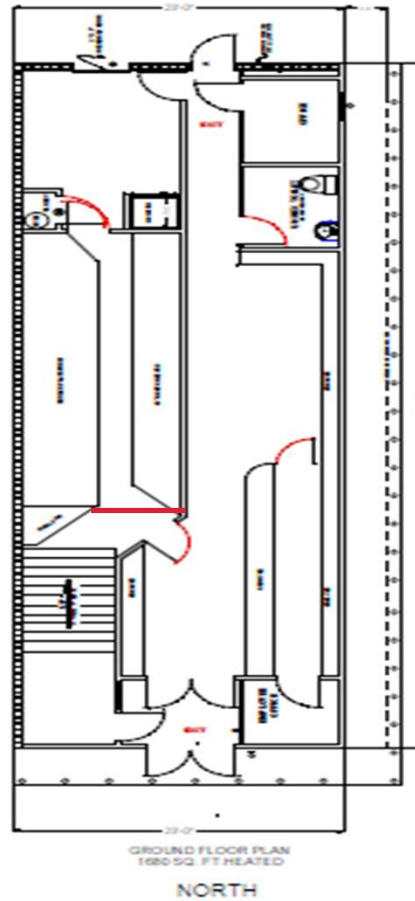

FLOORPLAN

CANTINA

1st FLOOR

2ND FLOOR

DAWG HOUZE Sports Bar

1013 W 2nd St, Portales

CONSUELO DEYOUNG
(505) 730-7395
consuelo@go-absolute.net

BARBARA KLINE
(505) 720-6593
barbara@go-absolute.net