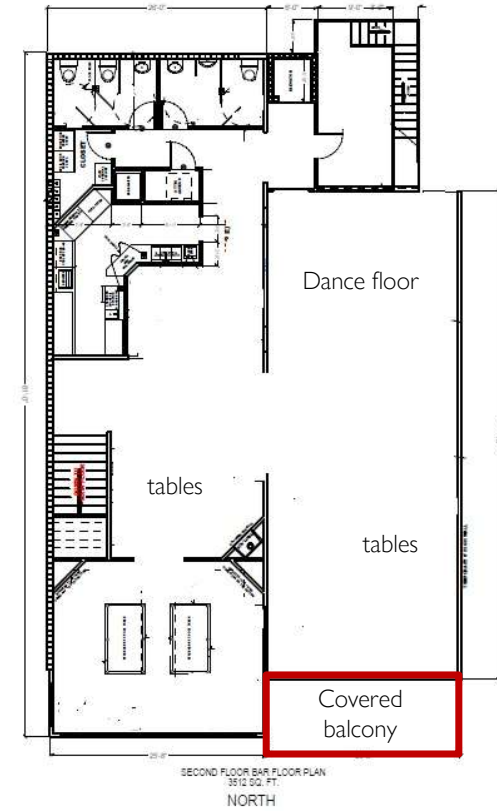

FLOORPLAN

CANTINA

1st FLOOR

2ND FLOOR

DAWG HOUZE Sports Bar

1013 W 2nd St, Portales

CONSUELO DEYOUNG
(505) 730-7395
consuelo@go-absolute.net

BARBARA KLINE
(505) 720-6593
barbara@go-absolute.net