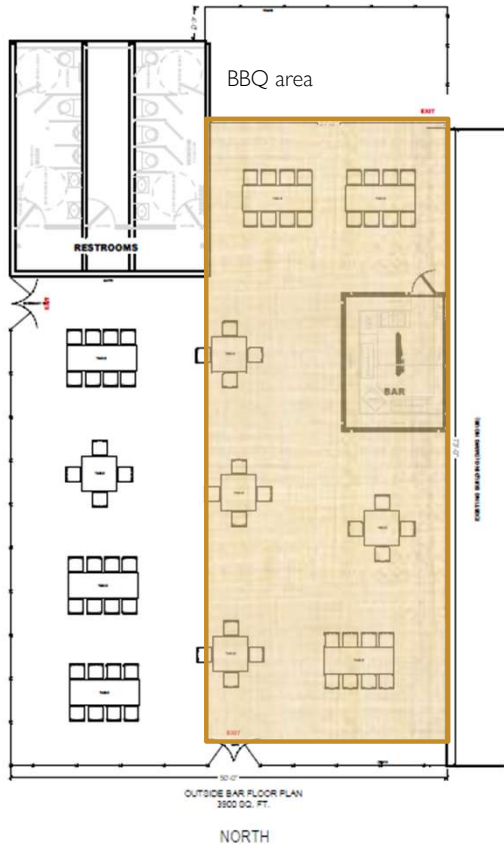

FLOORPLAN

CANTINA

1st FLOOR

2ND FLOOR

DAWG HOUZE Sports Bar

1013 W 2nd St, Portales

CONSUELO DEYOUNG
(505) 730-7395
consuelo@go-absolute.net

BARBARA KLINE
(505) 720-6593
barbara@go-absolute.net