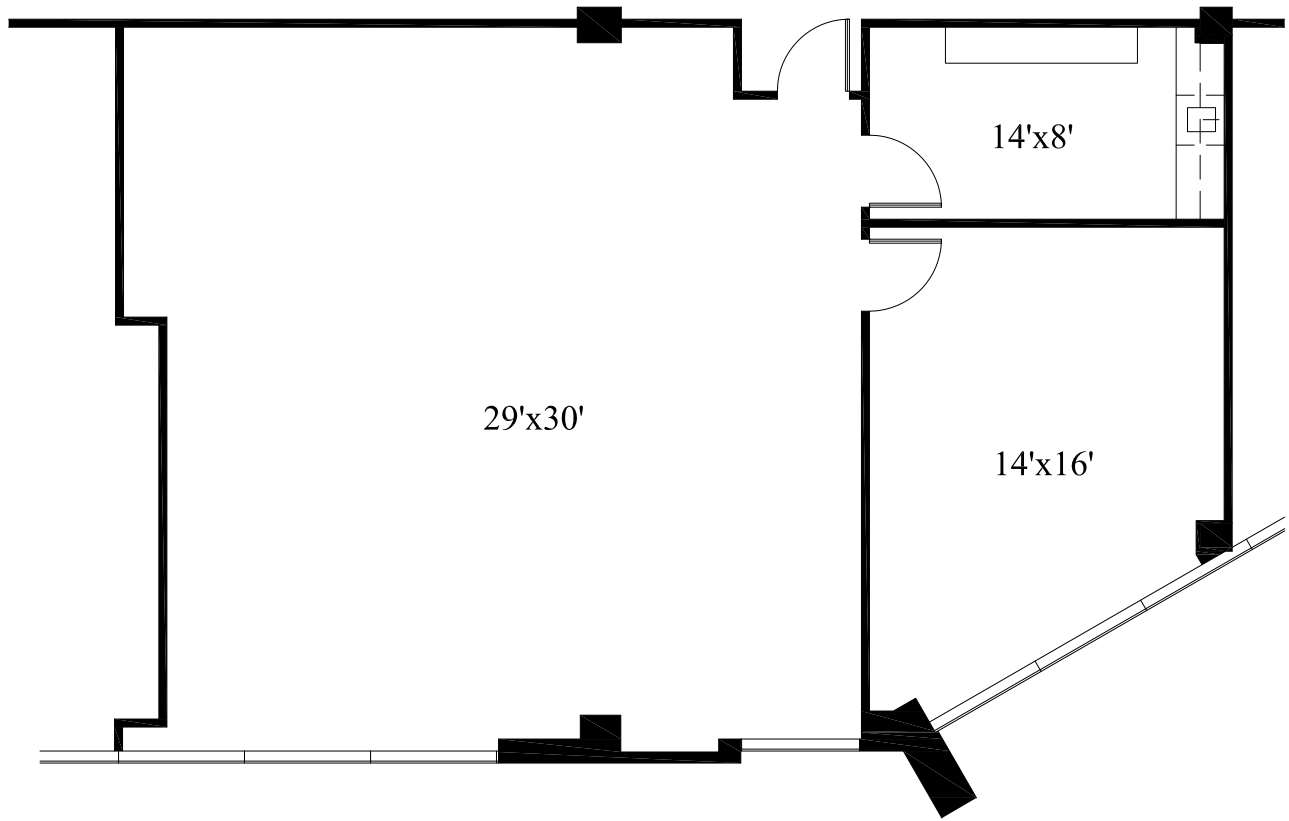

GRAYMARK OFFICE BUILDING

16801 Addison Road, Addison, Texas

SUITE 210
1,542 RSF

2ND FLOOR

Scale: 1/8"=1'-0"

All dimensions and square footages are approximate.

April 16, 2021