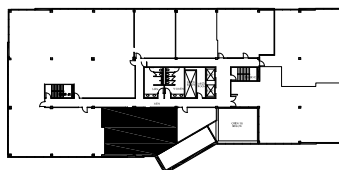

GRAYMARK OFFICE BUILDING

16801 Addison Road, Addison, Texas

SUITE 210
1,542 RSF

2ND FLOOR

Scale: 1/8"=1'-0"

All dimensions and square footages are approximate.

April 16, 2021