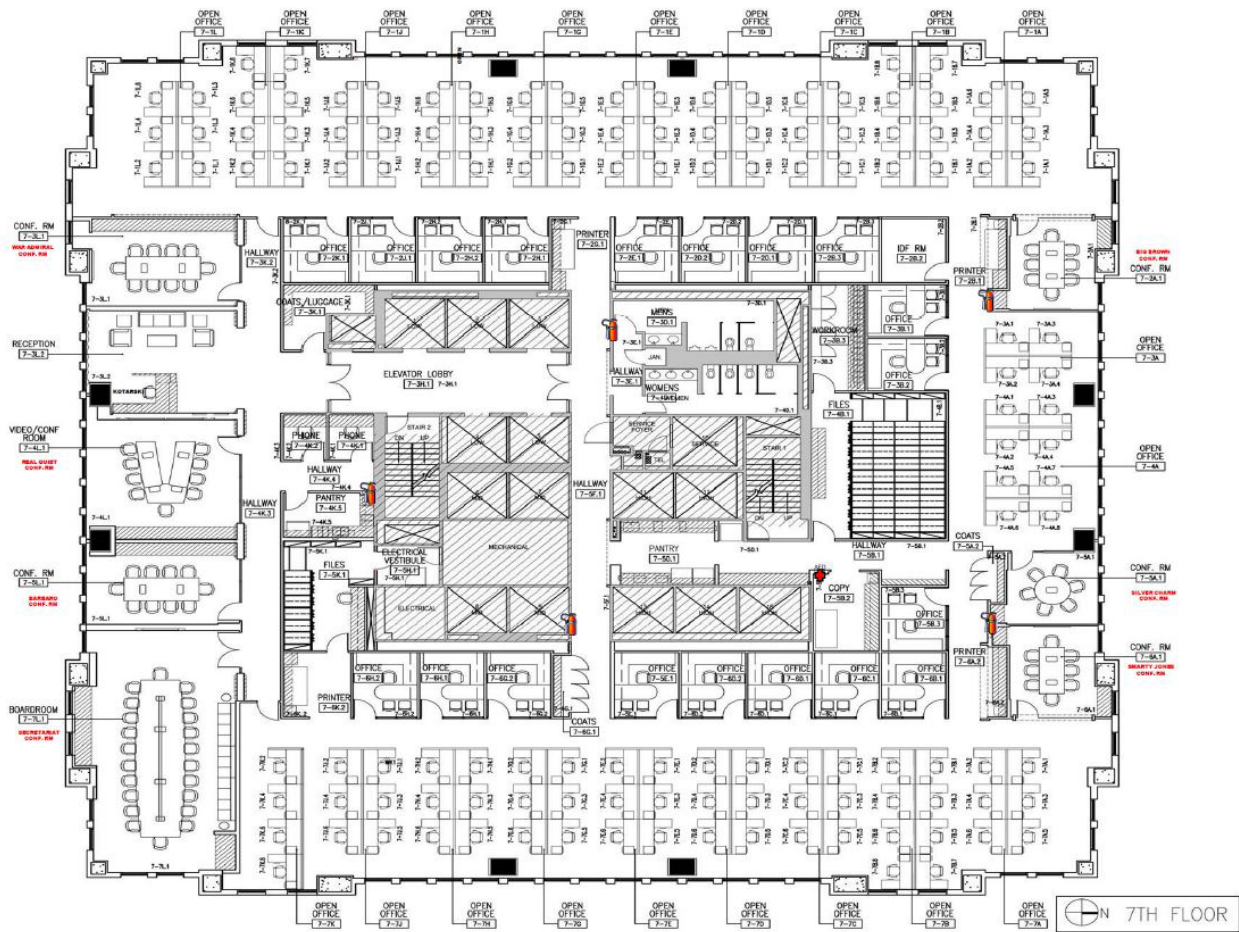

400 W MARKET

SUITE 700

20,003 SF

For more information, contact:

Doug Owen, SIOR

Senior Vice President, Brokerage
doug.owen@am.jll.com
+1 502 394 2516

Yandell Wood, SIOR

Senior Vice President, Brokerage
yandell.wood@am.jll.com
+1 502 394 2518