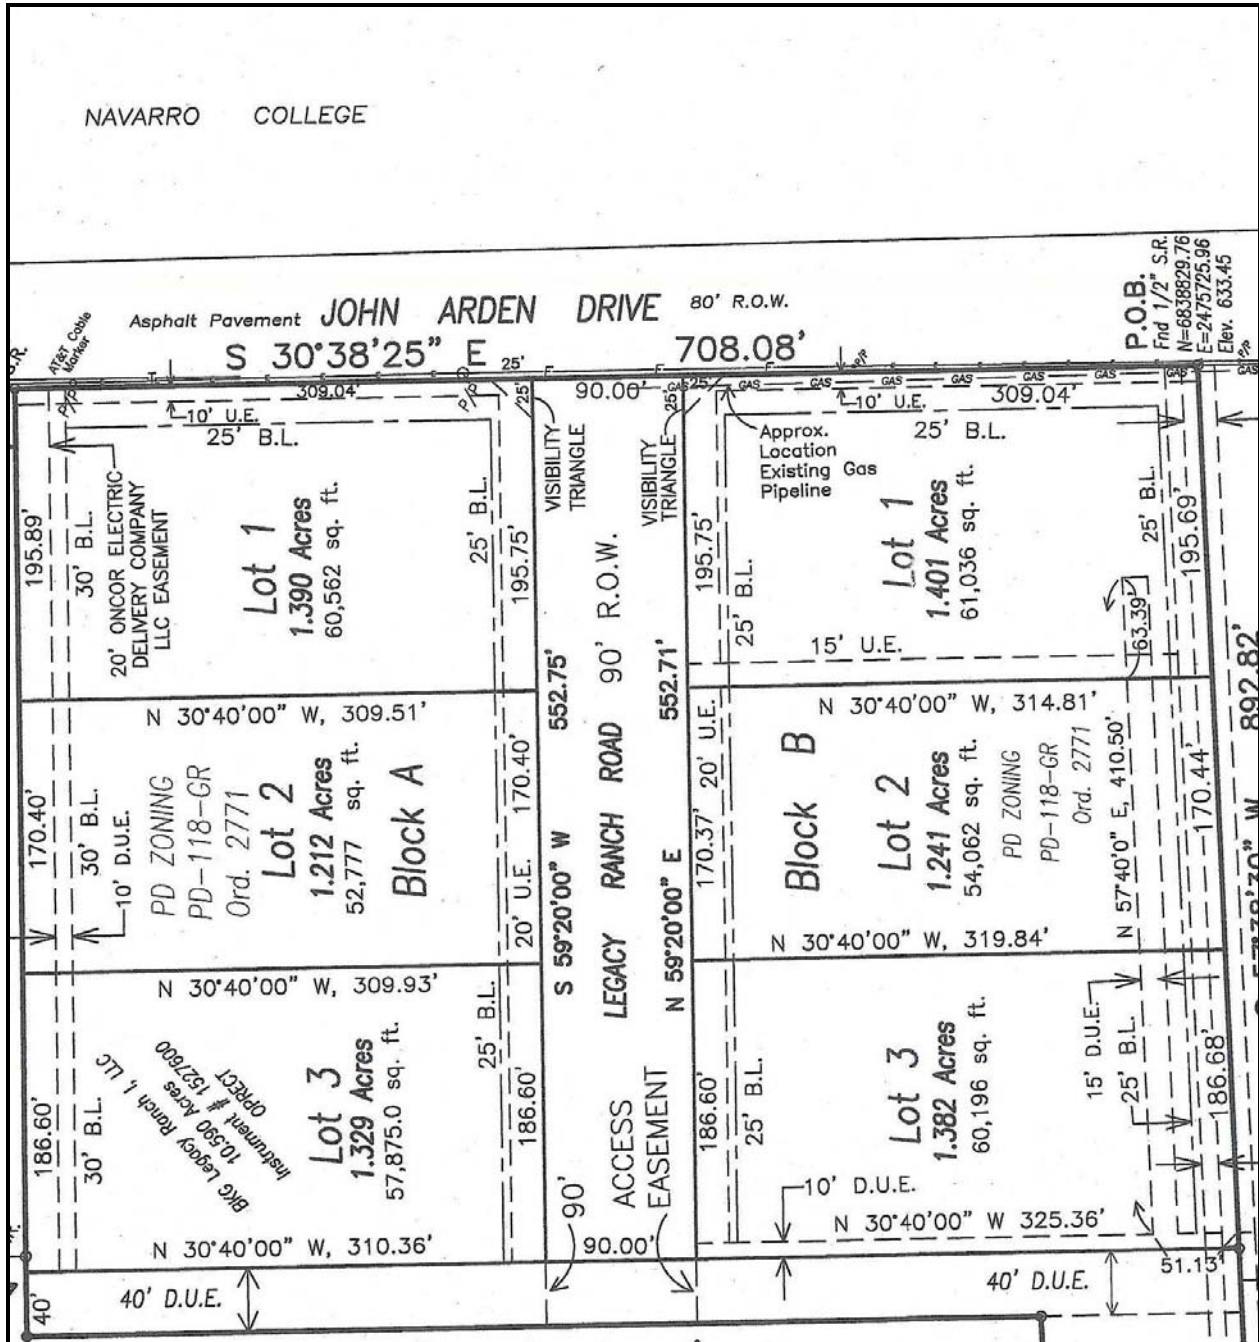

Capital Property Advisors

Commercial/Investment
Real Estate

Plat

Legacy Ranch, Waxahachie, TX 75165

Tony Gilbert-Direct:214-699-8898-Phone:214-368-9999-Email:tgilbert@cpacre.com

Information contained herein was obtained from sources deemed reliable; however, Capital Property Advisors, makes no guarantees, warranties, or representations as to the completeness or accuracy hereof. The presentation of property is submitted subject to errors, omissions, change in price or conditions, prior sale or lease, or withdrawal without notice.