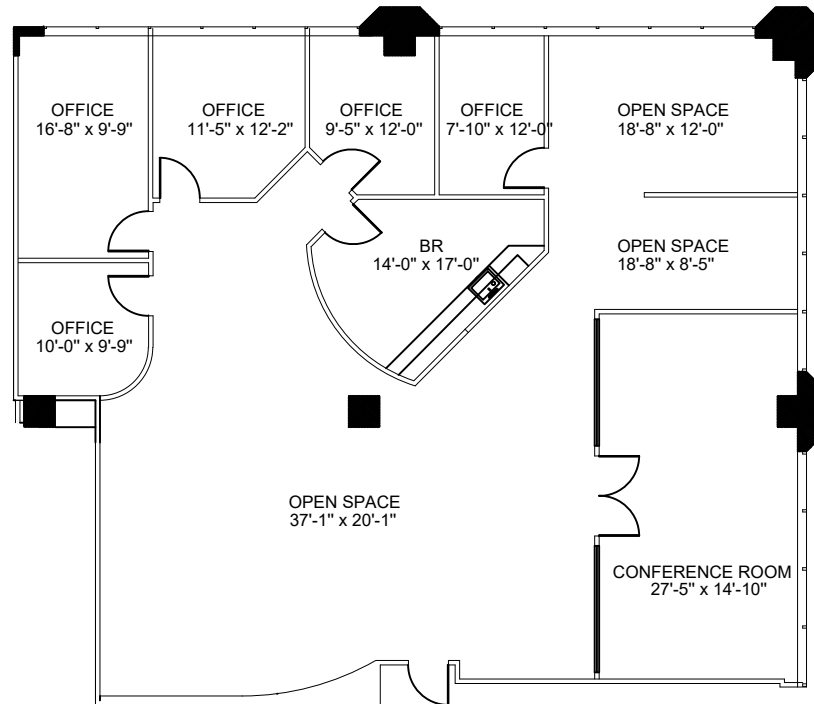

KEY PLAN

LEASING CONTACT:

Kolby Dickerson
kdickerson@txreproperties.com
214-534-1599

Sam Davis
sdavis@txreproperties.com
214-684-7197

1111
1111 W. MOCKINGBIRD LN.
DALLAS, TX 75247

13TH FLOOR 3,395 RSF SUITE 1300