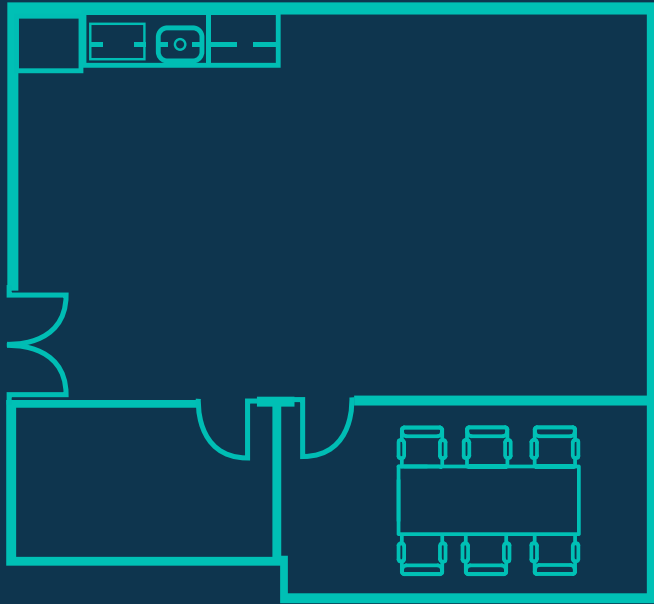

UPPER KIRBY

3120 SOUTHWEST FREEWAY
HOUSTON, TX

EXPANSIVE[®]

workspace

TEAM SUITE 500B

ACCOMODATES HEADCOUNT OF UP TO 15

1118 SQUARE FEET OF PRIVATE SPACE PLUS 3000+SF OF SHARED WORKSPACE, COWORKING LOUNGE, KITCHEN, PHONE BOOTHS & MORE