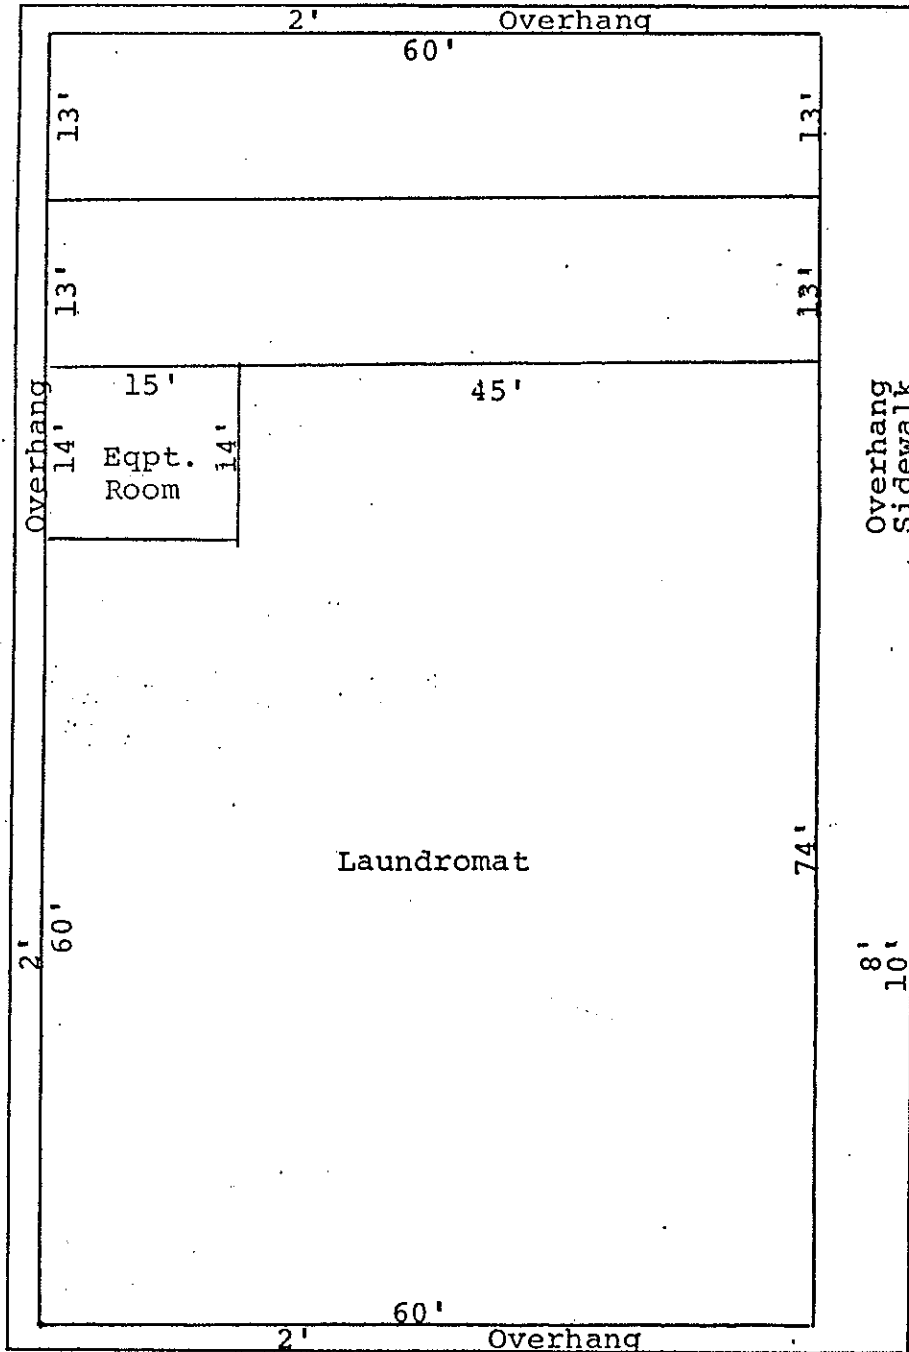

BUILDING PLAN
EAST BANNISTER ROAD
KANSAS CITY, MISSOURI

Scale 1" = 15'