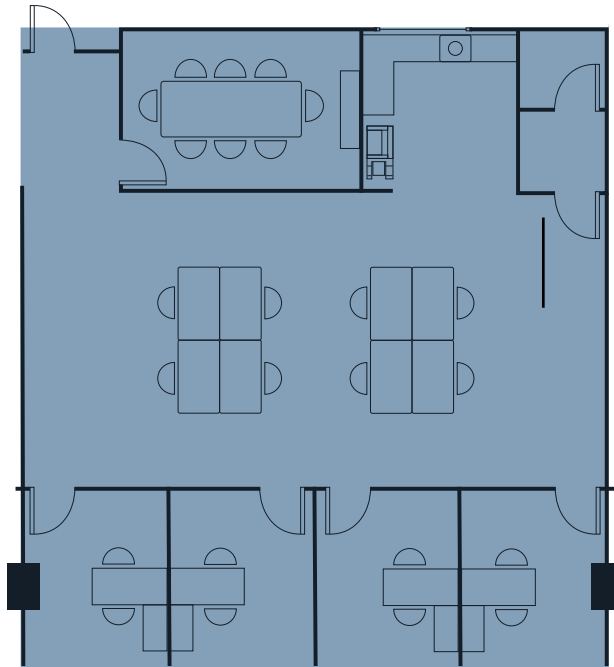

ONE PARK SQUARE

3470 NW 82nd Avenue, Doral, Florida 33122

SUITE 925 - 2,169 RSF

Doug Okun
+1 (305) 960-8444
doug.okun@jll.com

Steven Hurwitz
+1 (305) 960-8441
steven.hurwitz@jll.com