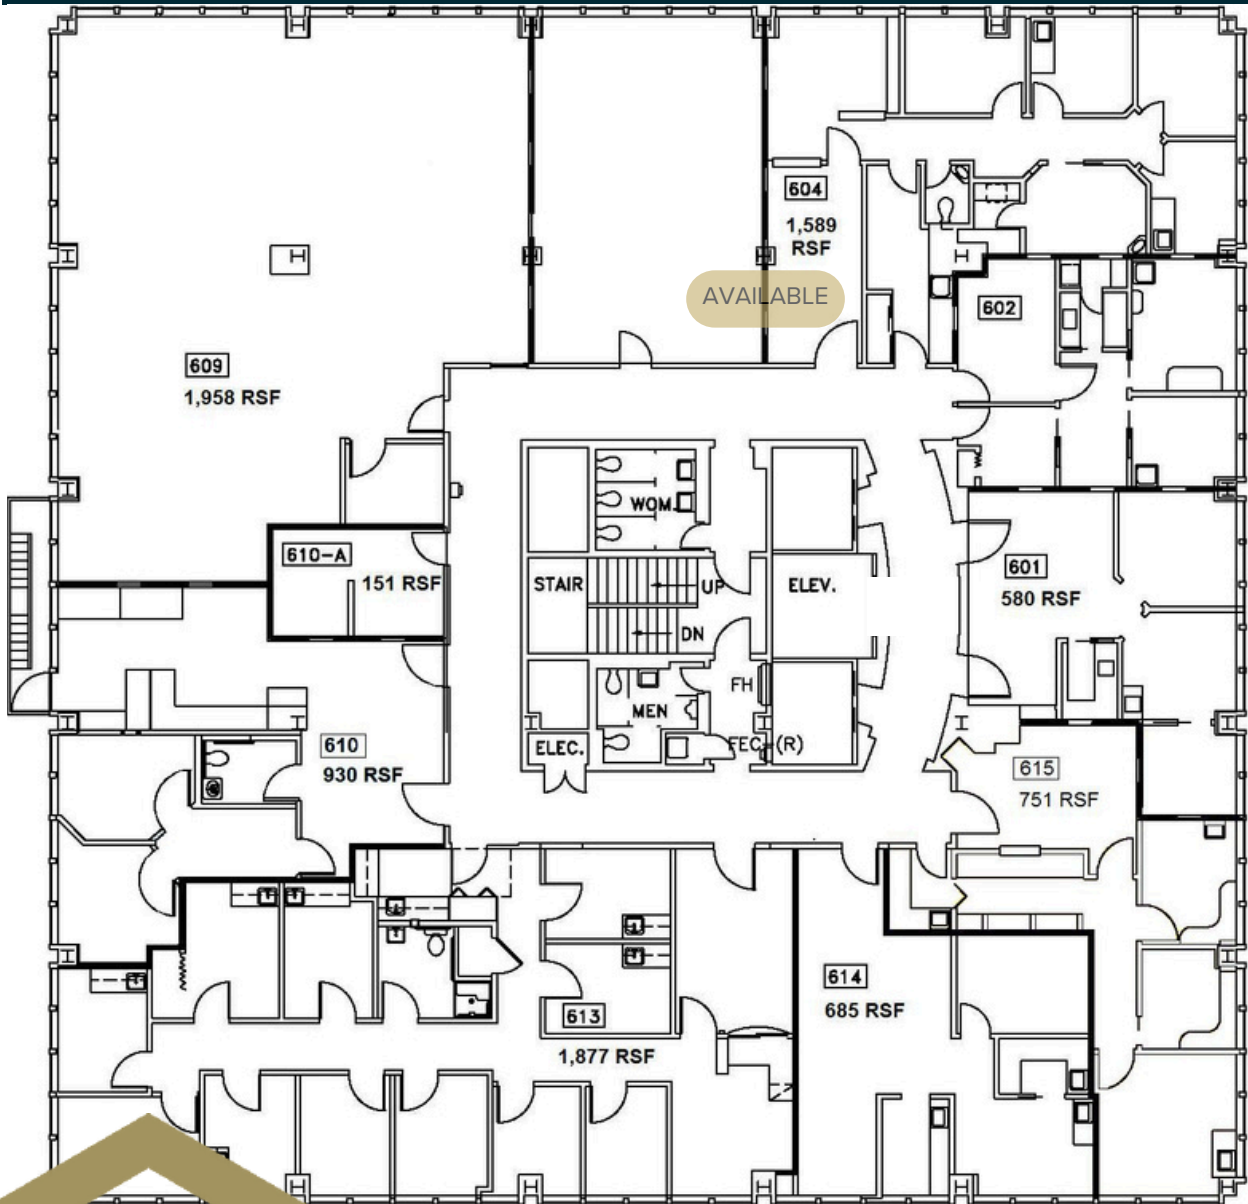

511 BUILDING

511 SW 10TH AVENUE | PORTLAND, OR

SUITE 0604: 1,589 RSF

FOR LEASING INFORMATION:

CARTER BEYL

Licensed in Oregon

503.522.2280

Carter@menasheproperties.com