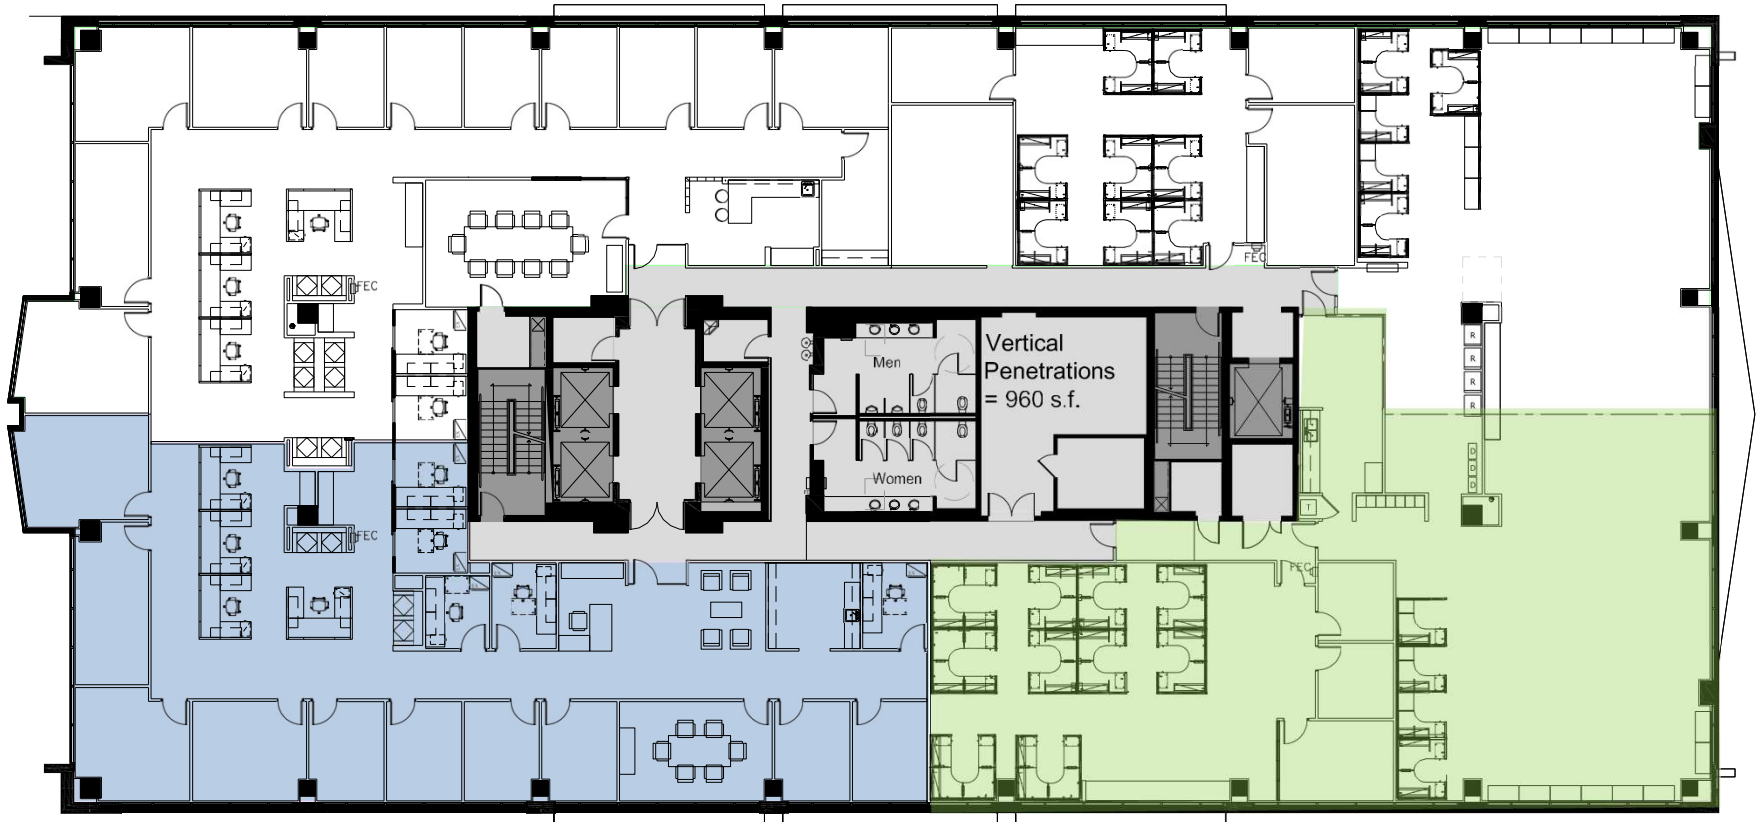

II CITY PLAZA

5th Floor

Southwest Suite
Available: 5,485 RSF

Southeast Suite
Available: 5,608 RSF