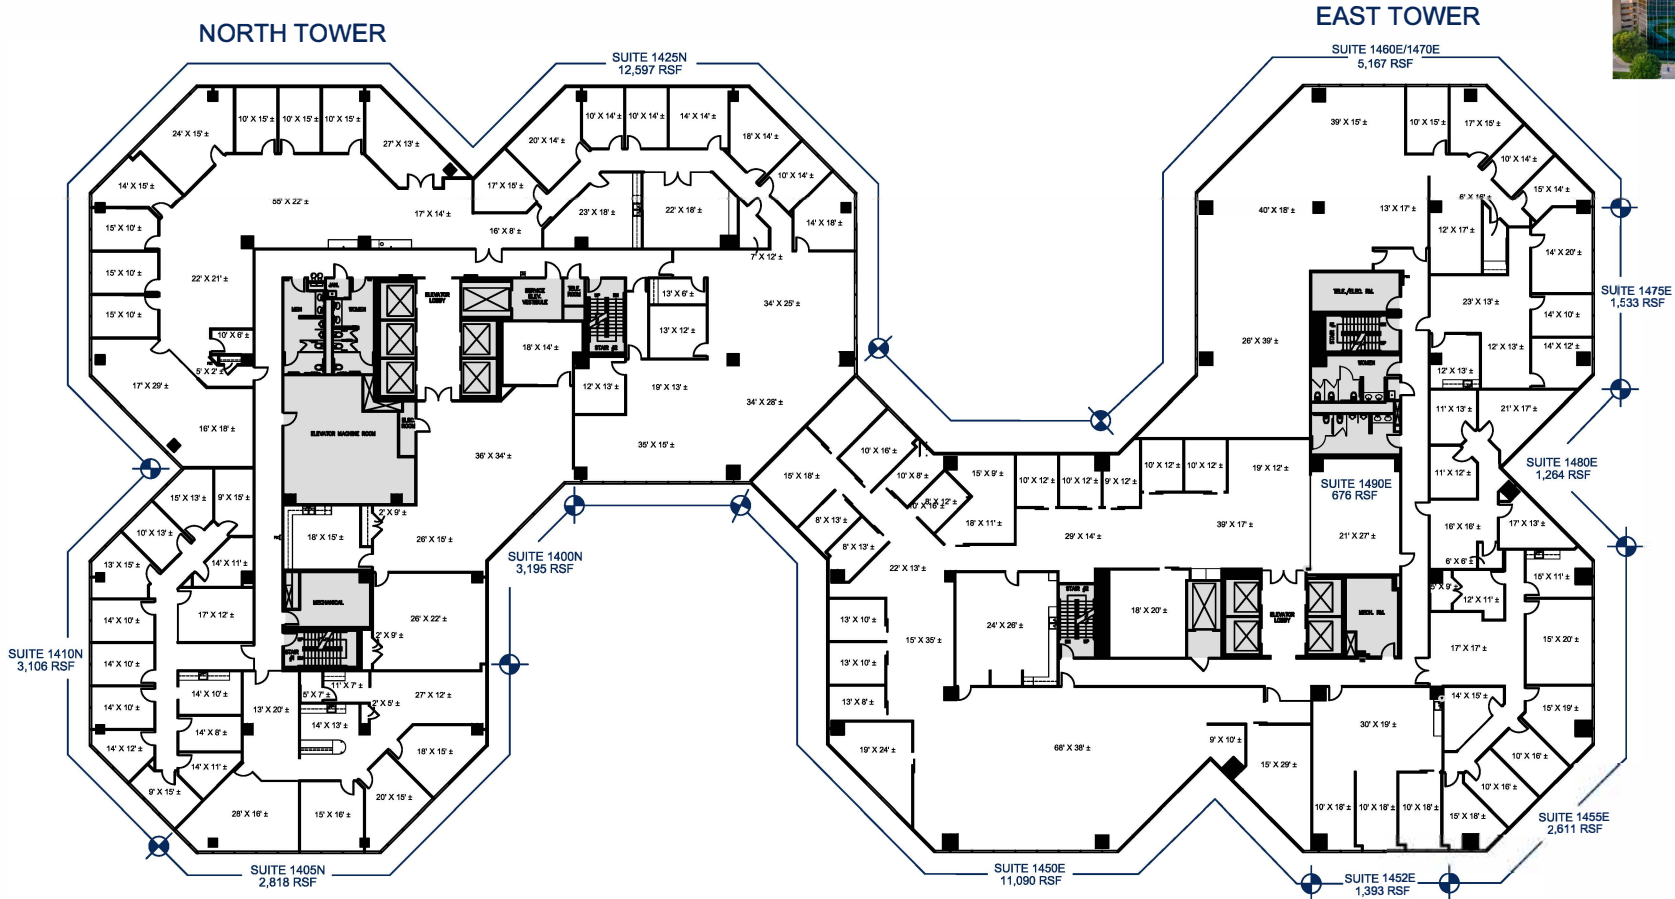

URBAN TOWERS

222 W LAS COLINAS BLVD.
IRVING, TX 75038

URBAN TOWERS

14N + 14E:
45,450 TOTAL RSF