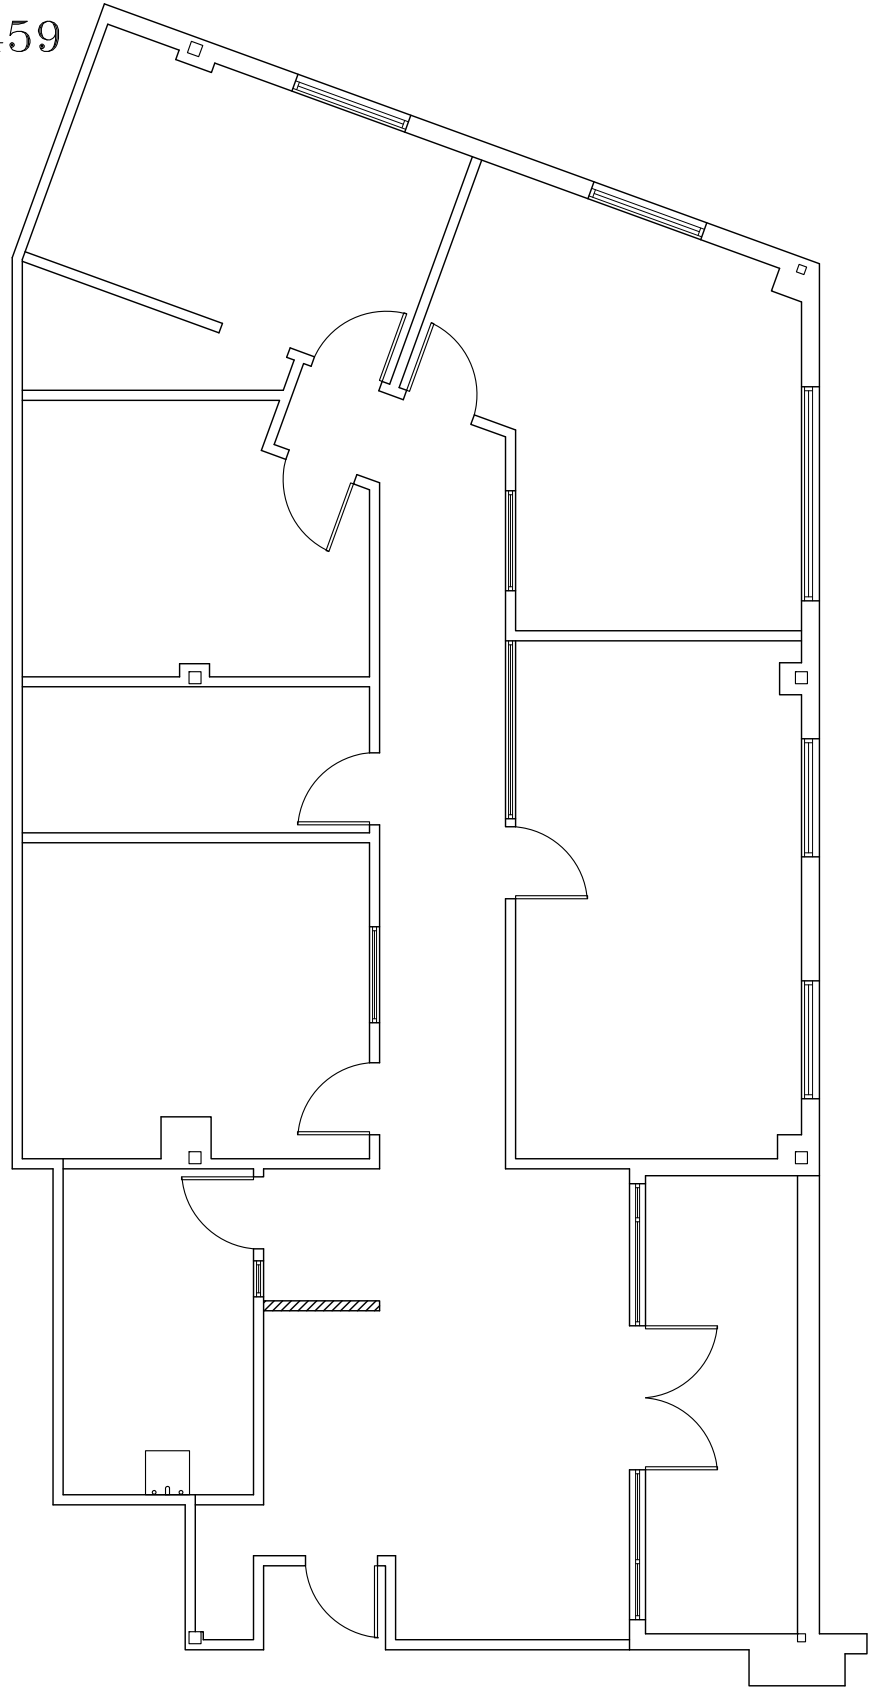

GREGG JORDAN & ASSOCIATES

1330 CENTRE STREET
NEWTON CENTER, MA 02459
TEL.: (617) 527-1800

1340 CENTRE STREET, NEWTON CENTER, MA
SECOND FLOOR, SUITE #200

SCALE: 1/8" = 1'-0"
2/07