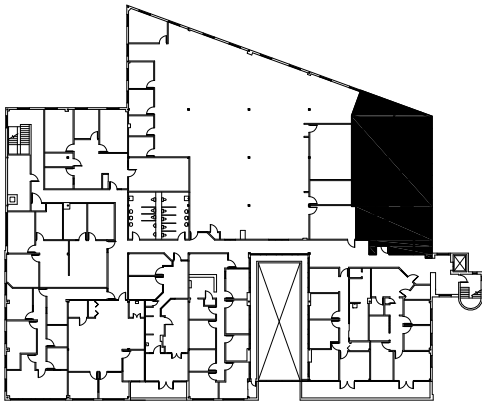

GREGG JORDAN & ASSOCIATES

1330 CENTRE STREET
NEWTON CENTER, MA 02459
TEL.: (617) 527-1800

1340 CENTRE STREET, NEWTON CENTER, MA
SECOND FLOOR, SUITE #200

SCALE: 1/8" = 1'-0"
2/07