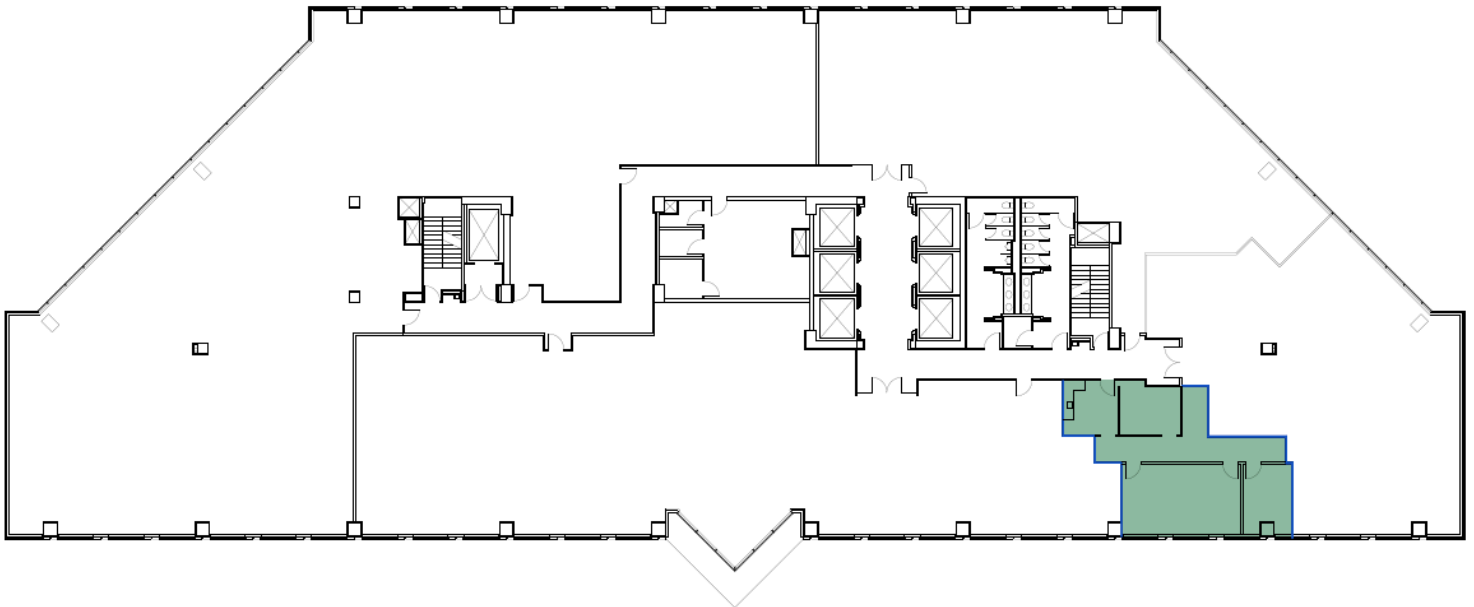

# WARREN PLACE

## Two Warren Place

### DETAILS

Available Suite: .....	1220
Suite SqFt: .....	1,212
Building Size: .....	489,903
Price/SF: .....	\$27.00

6120 S Yale Ave  
Tulsa, OK 74136

Warren Place at 61st and Yale. Located next to Mahogany Prime Steakhouse, Pub W, Neighborhood Jam, Starbucks, and more. Two Warren Place offers spectacular natural light and extensive views of Tulsa.