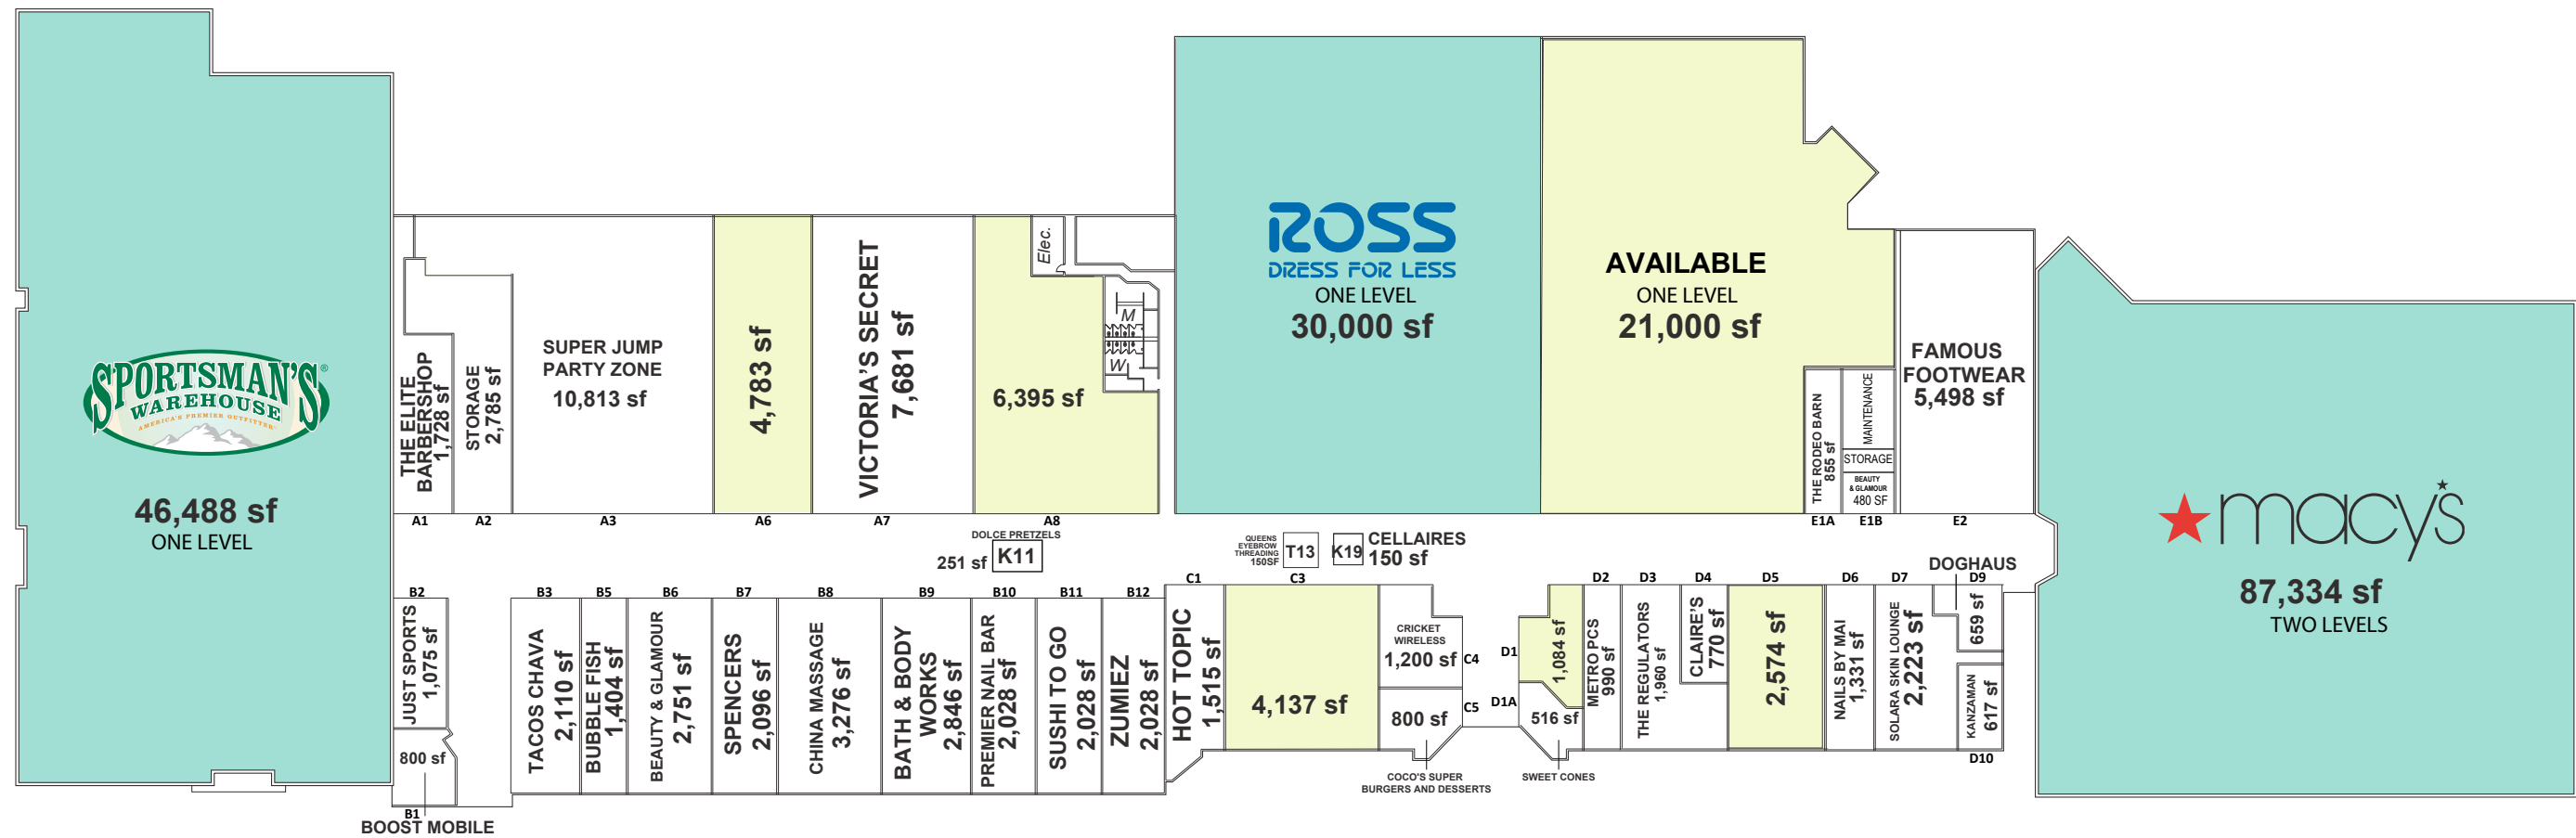

LEASING BY:

LEASED
  AVAILABLE

**WENATCHEE MALL  
WENATCHEE, WA**

511 VALLEY MALL PKWY.

LEASE PLAN  
**LP**