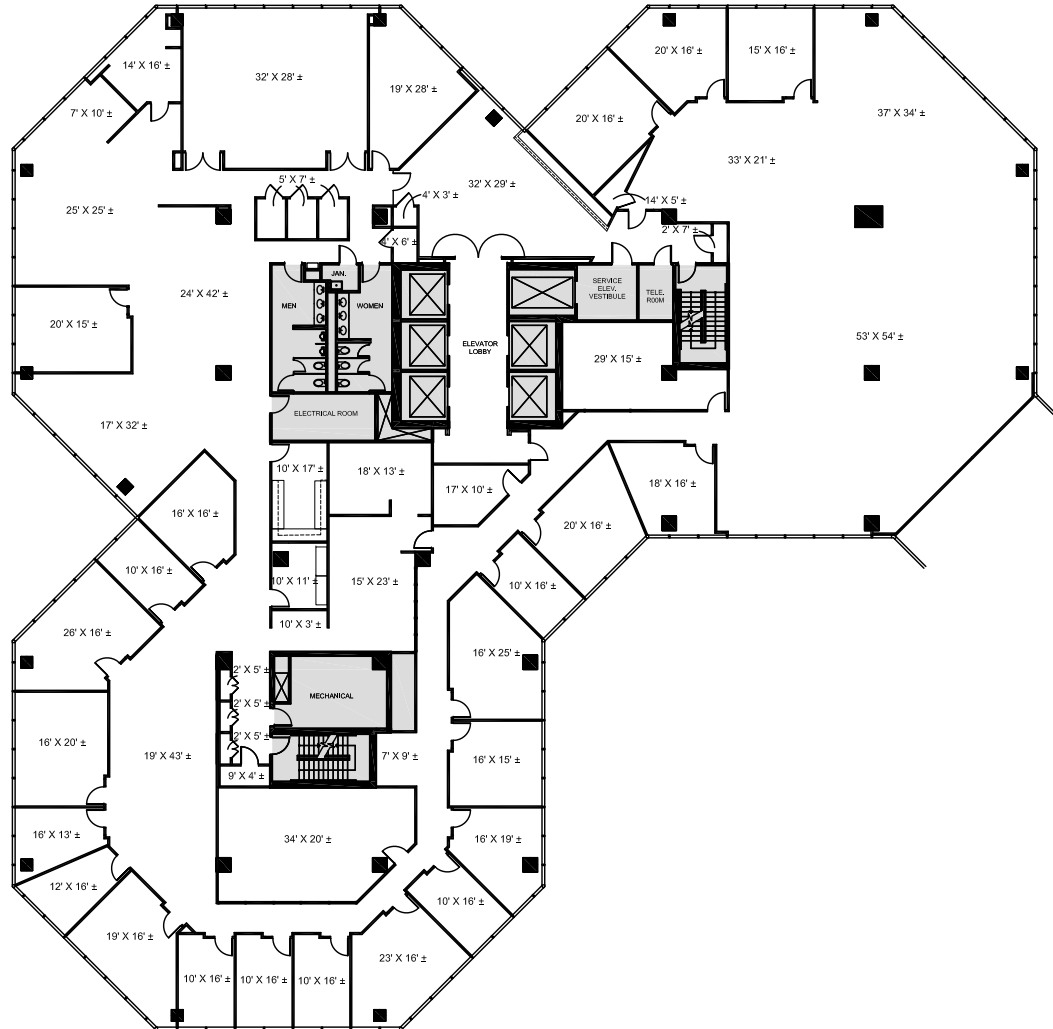

URBAN TOWERS

222 W LAS COLINAS BLVD.
IRVING, TX 75038

URBAN TOWERS

SUITE 1500N - 22,620 RSF

NEWMARK