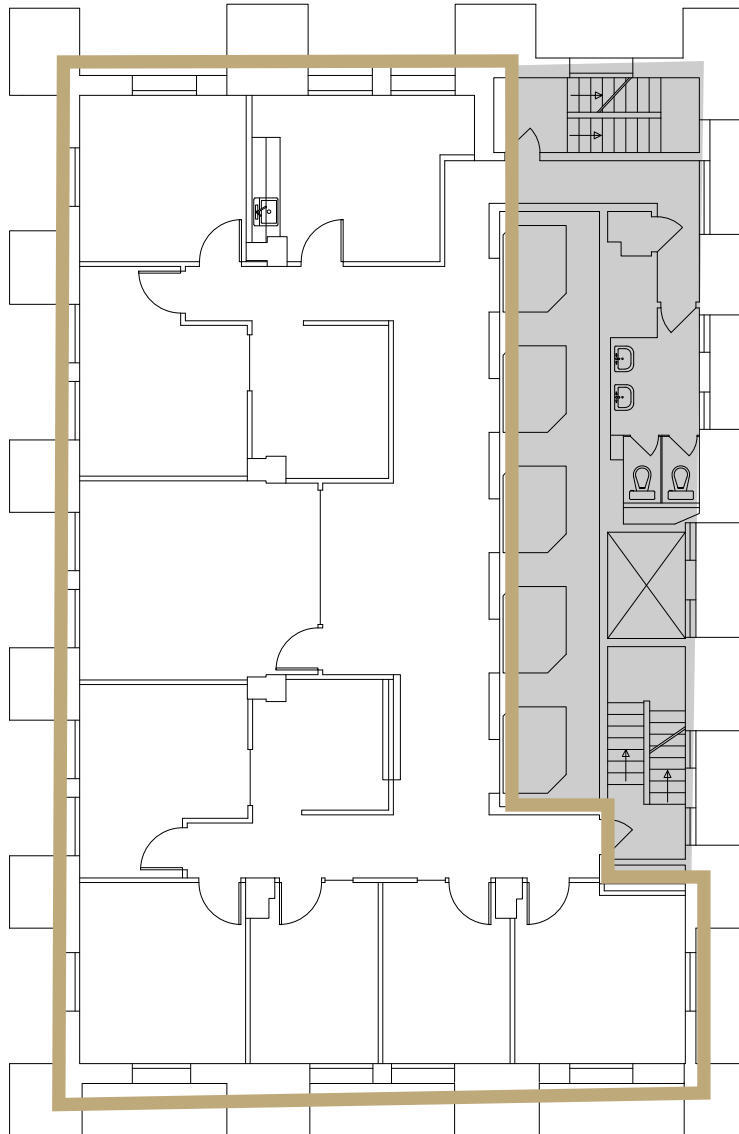

SEATTLE TOWER

1218 3RD AVENUE · SEATTLE, WA 98101

FLOOR 21

2,833 RSF

Available immediately

CLEITA HARVEY
+1 206 607 1794
cleita.harvey@jll.com

TIM JONES
+1 206 971 7011
tim.jones@jll.com