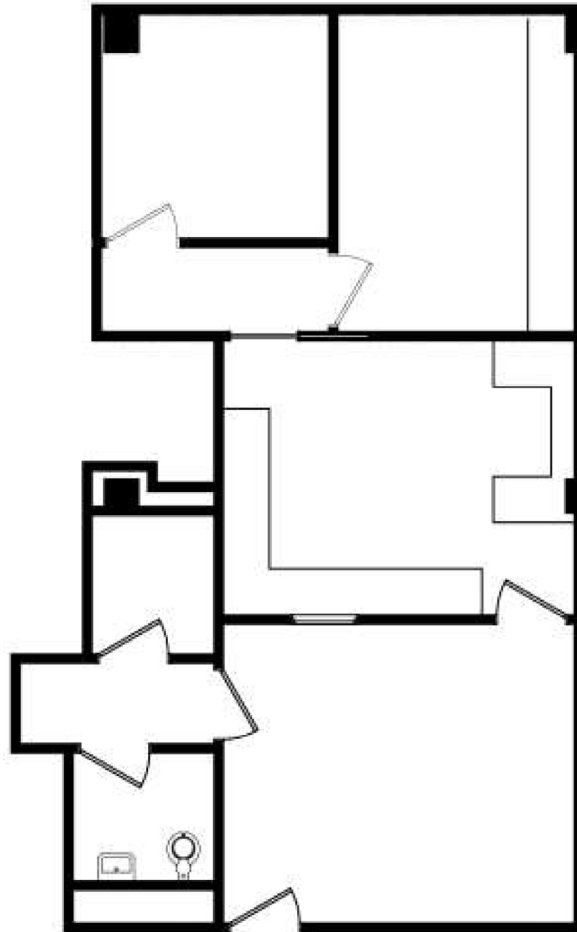

SUITE PLAN

**AUGUSTA PROFESSIONAL OFFICE
BUILDING I**

820 St. Sebastian Way
Augusta, GA 30901

Suite 2B
793 USF

For Leasing Information

Contact Regional Leasing Director
Erreca White at (706) 373-2889
erreca.white@Lillibridge.com