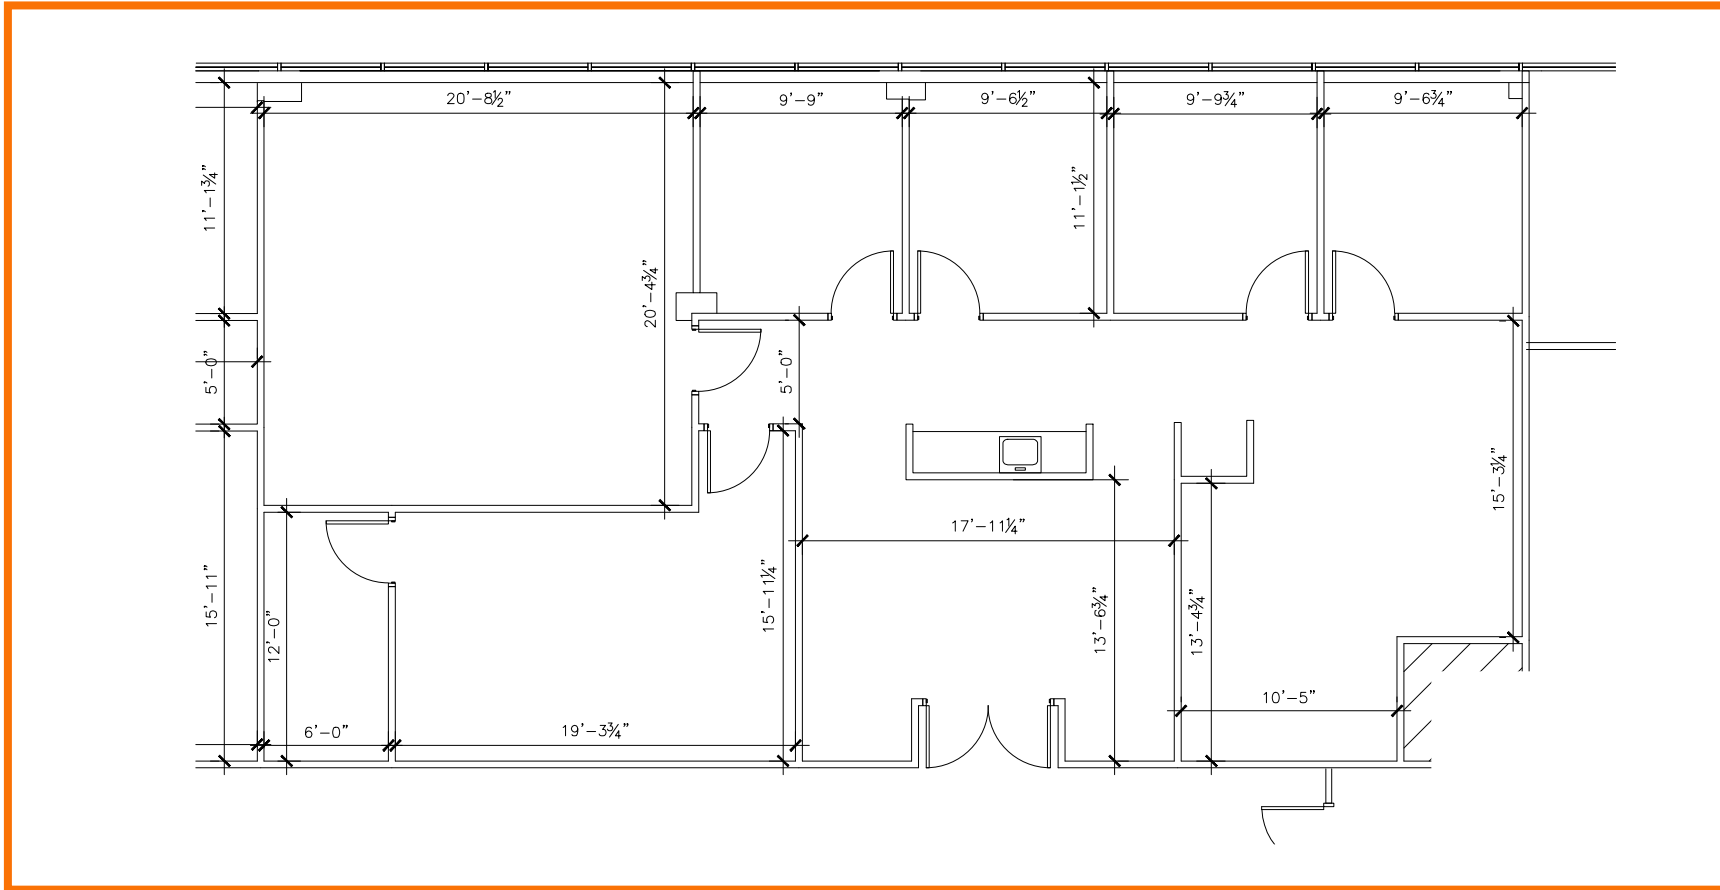

FLOOR PLANS Fifth Floor

Suite 575 | SF: 2,466

- Second-generation office space with existing layout in place

For information contact:

IGNACIO FELLER

Commercial Real Estate Director

(847) 777-9513

ifeller@ohareoffices.com