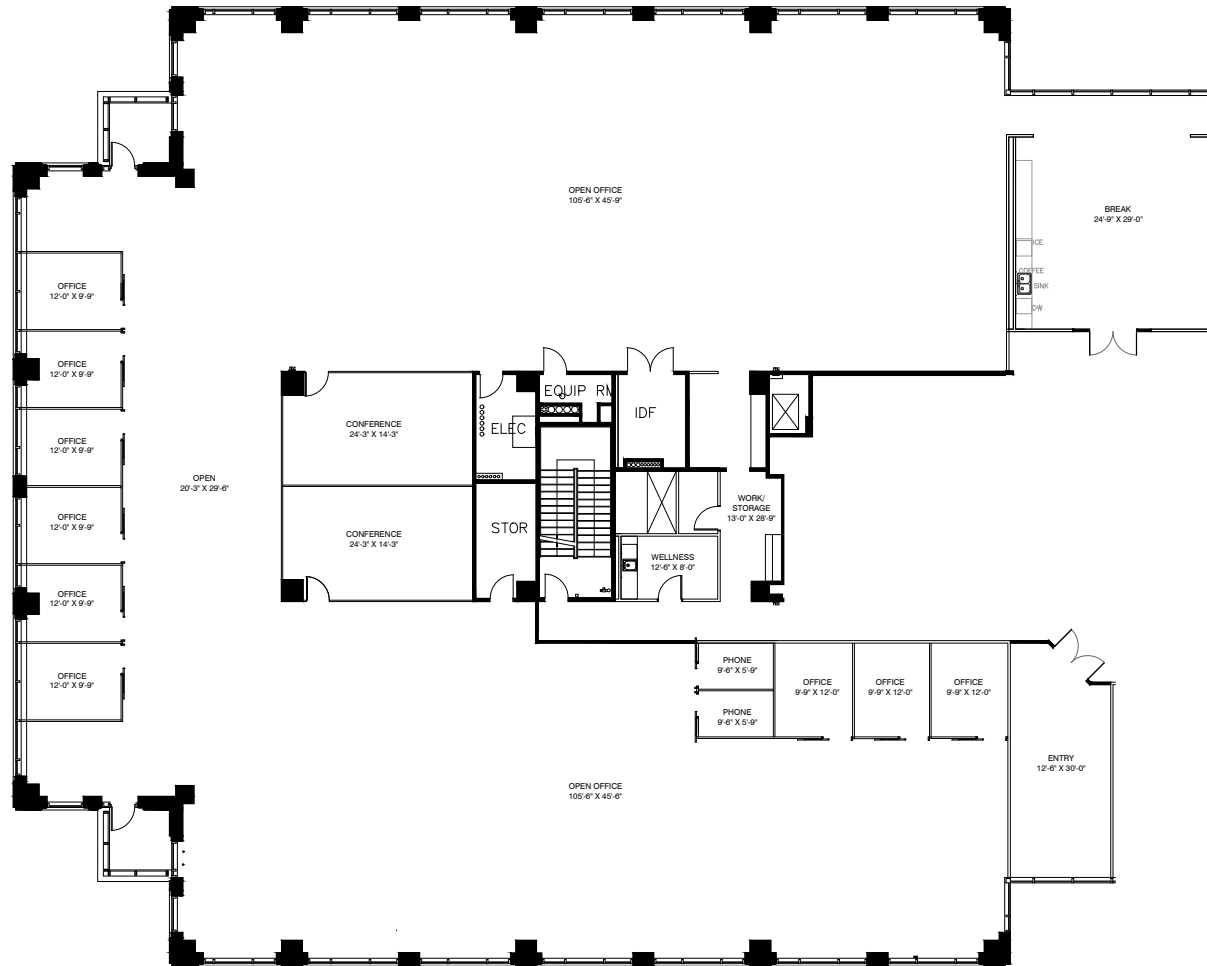

THE CONNECTION

6021 CONNECTION DRIVE | IRVING, TEXAS 75039

Suite750

18,604 SF

DOUG JONES

doug.jones@streamrealty.com
214.267.0435

PATRICK CRUZ

patrick.cruz@streamrealty.com
214.210.1315