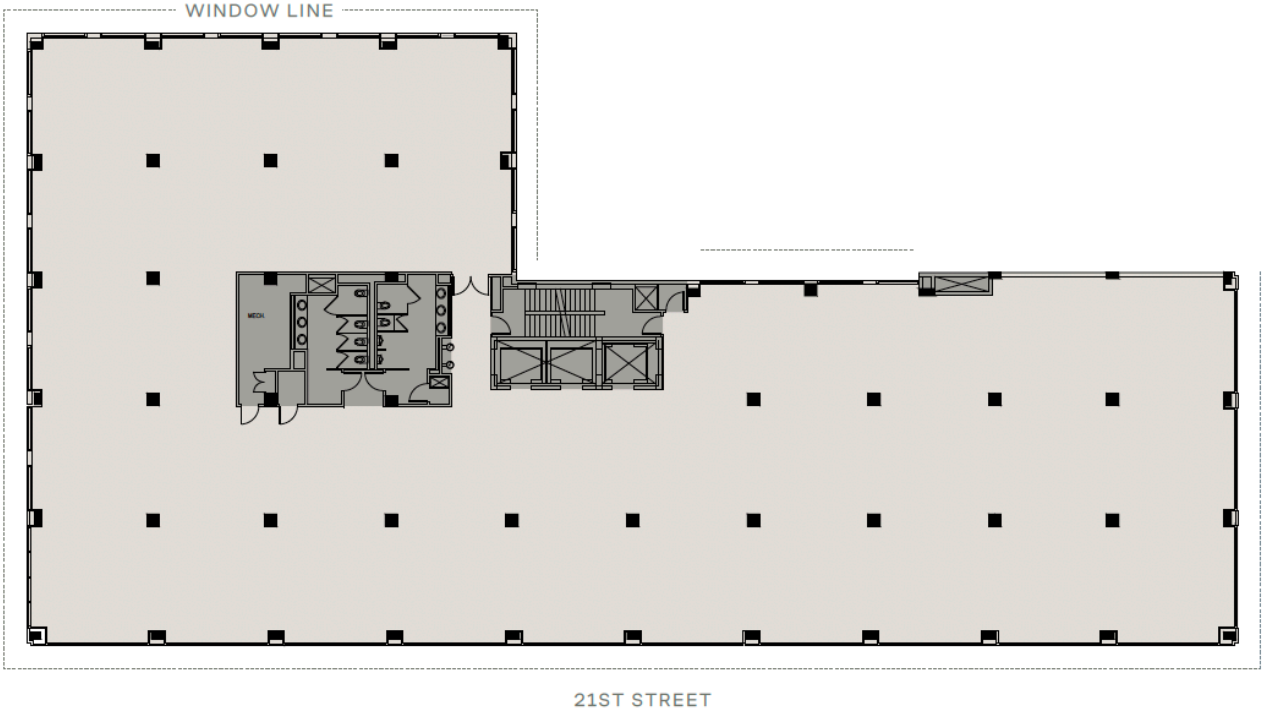

6TH FLOOR

Suite 600

16,591 RSF
FULL FLOOR OPPORTUNITY

AVAILABILITY

SPACE FEATURES

Light-filled floor plates allow for maximum efficiency

Stunning views and setbacks