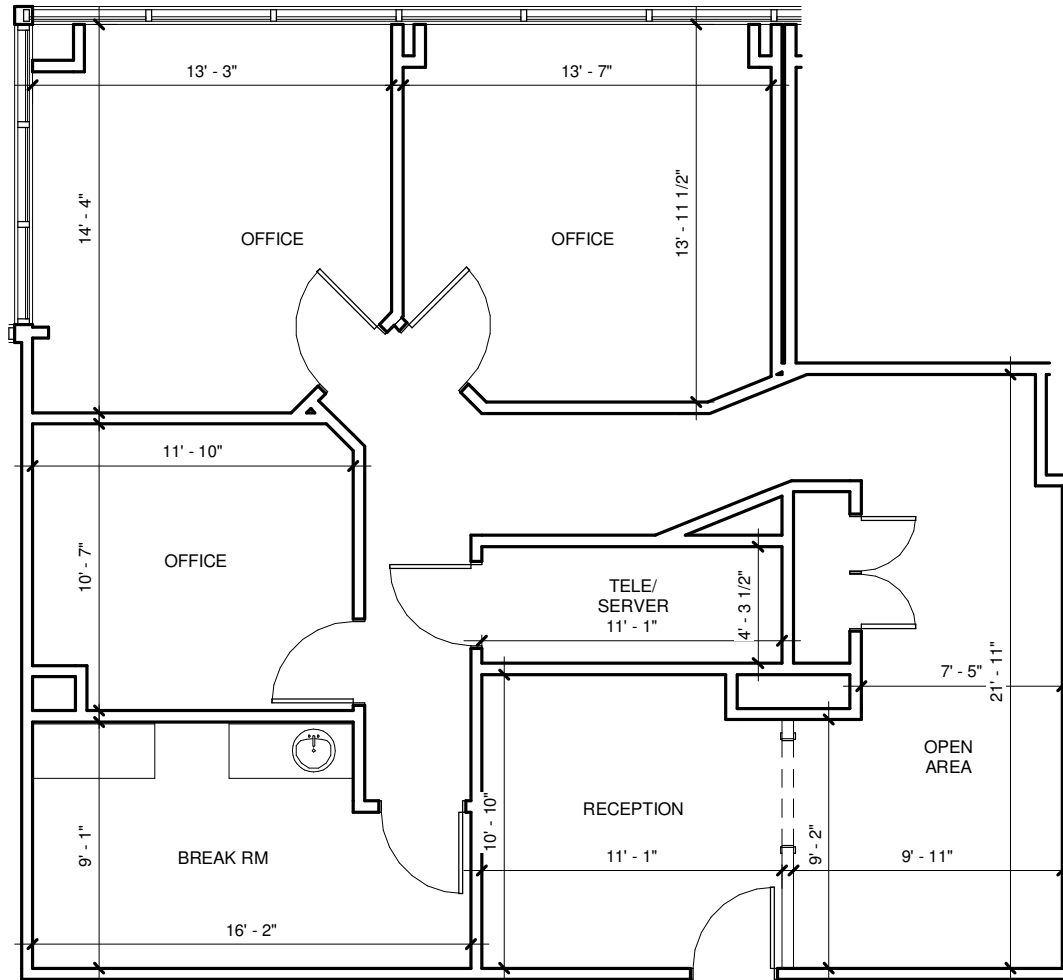

LBJ CENTER

9461 LBJ Freeway - Dallas, TX

KEY PLAN

SUITE 204
1,380 RSF

FOR LEASING INFORMATION:

info@hamiltoncommercialtx.com

214-702-8499

All dimensions and square footages are approximate.

Scale: N.T.S.