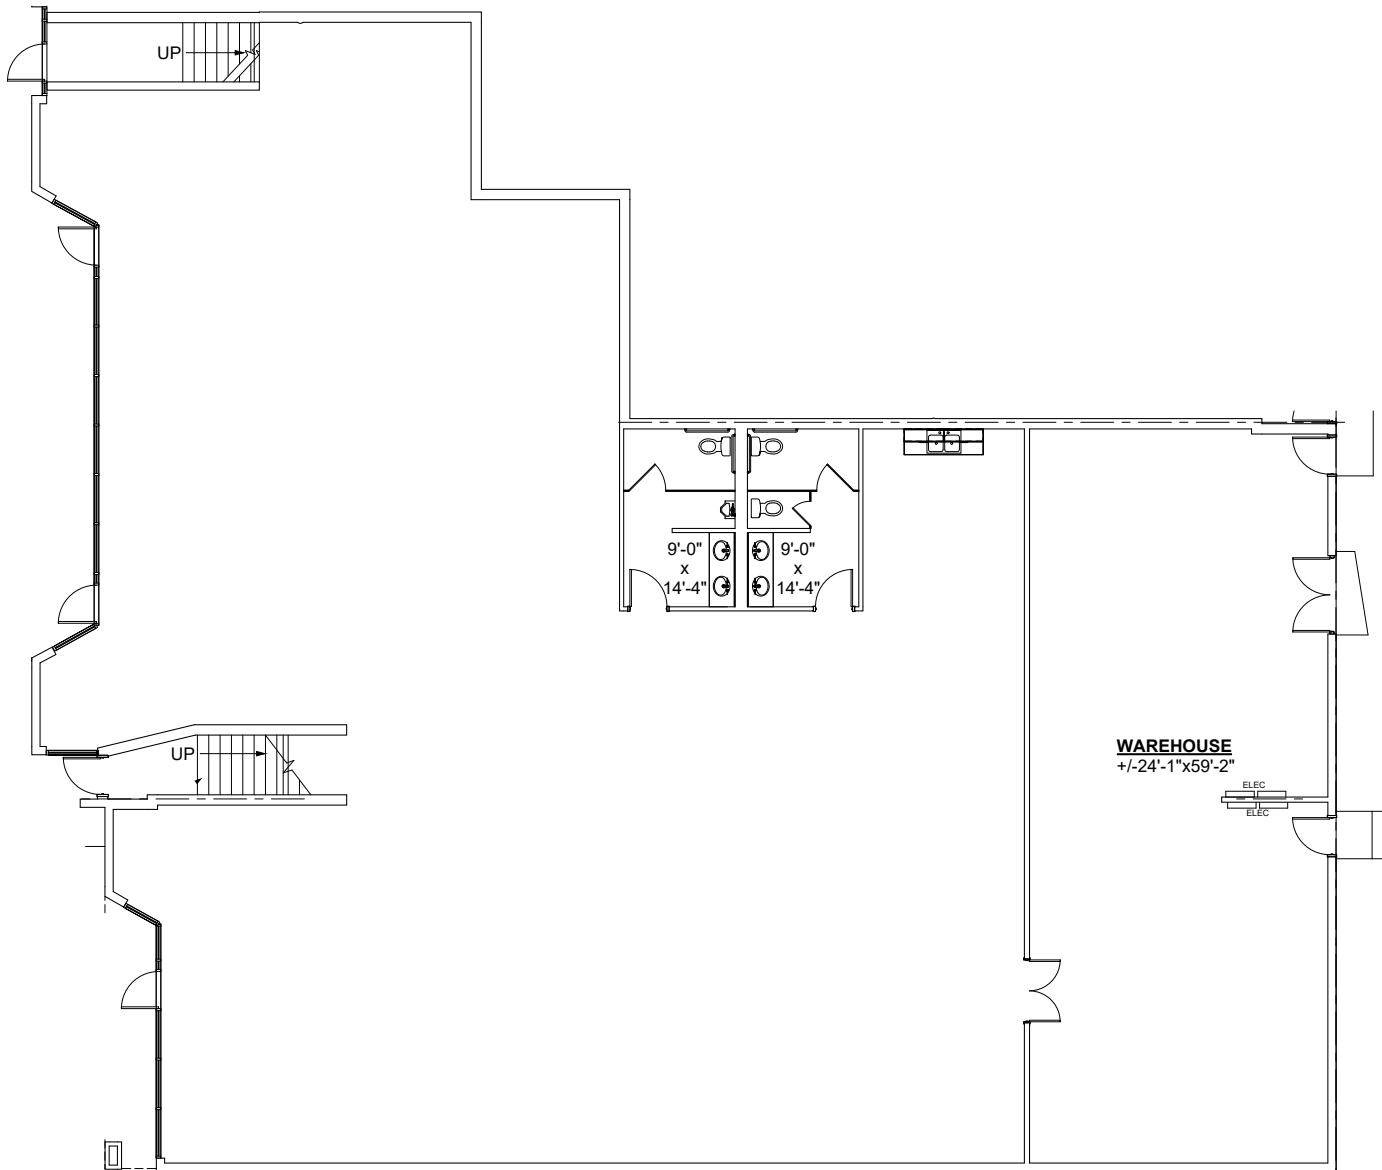

KIRBY INTERCHANGE LIFE SCIENCE PARK

8864-8888 Interchange Drive | Houston, TX 77054

Building D2
Suite 8975-8977-8991 - 7,245 SF

Leasing Information:

Chris Boyd
713.272.1268
Chris.Boyd@transwestern.com

Christian Connell
713.231.1588
Christian.Connell@transwestern.com