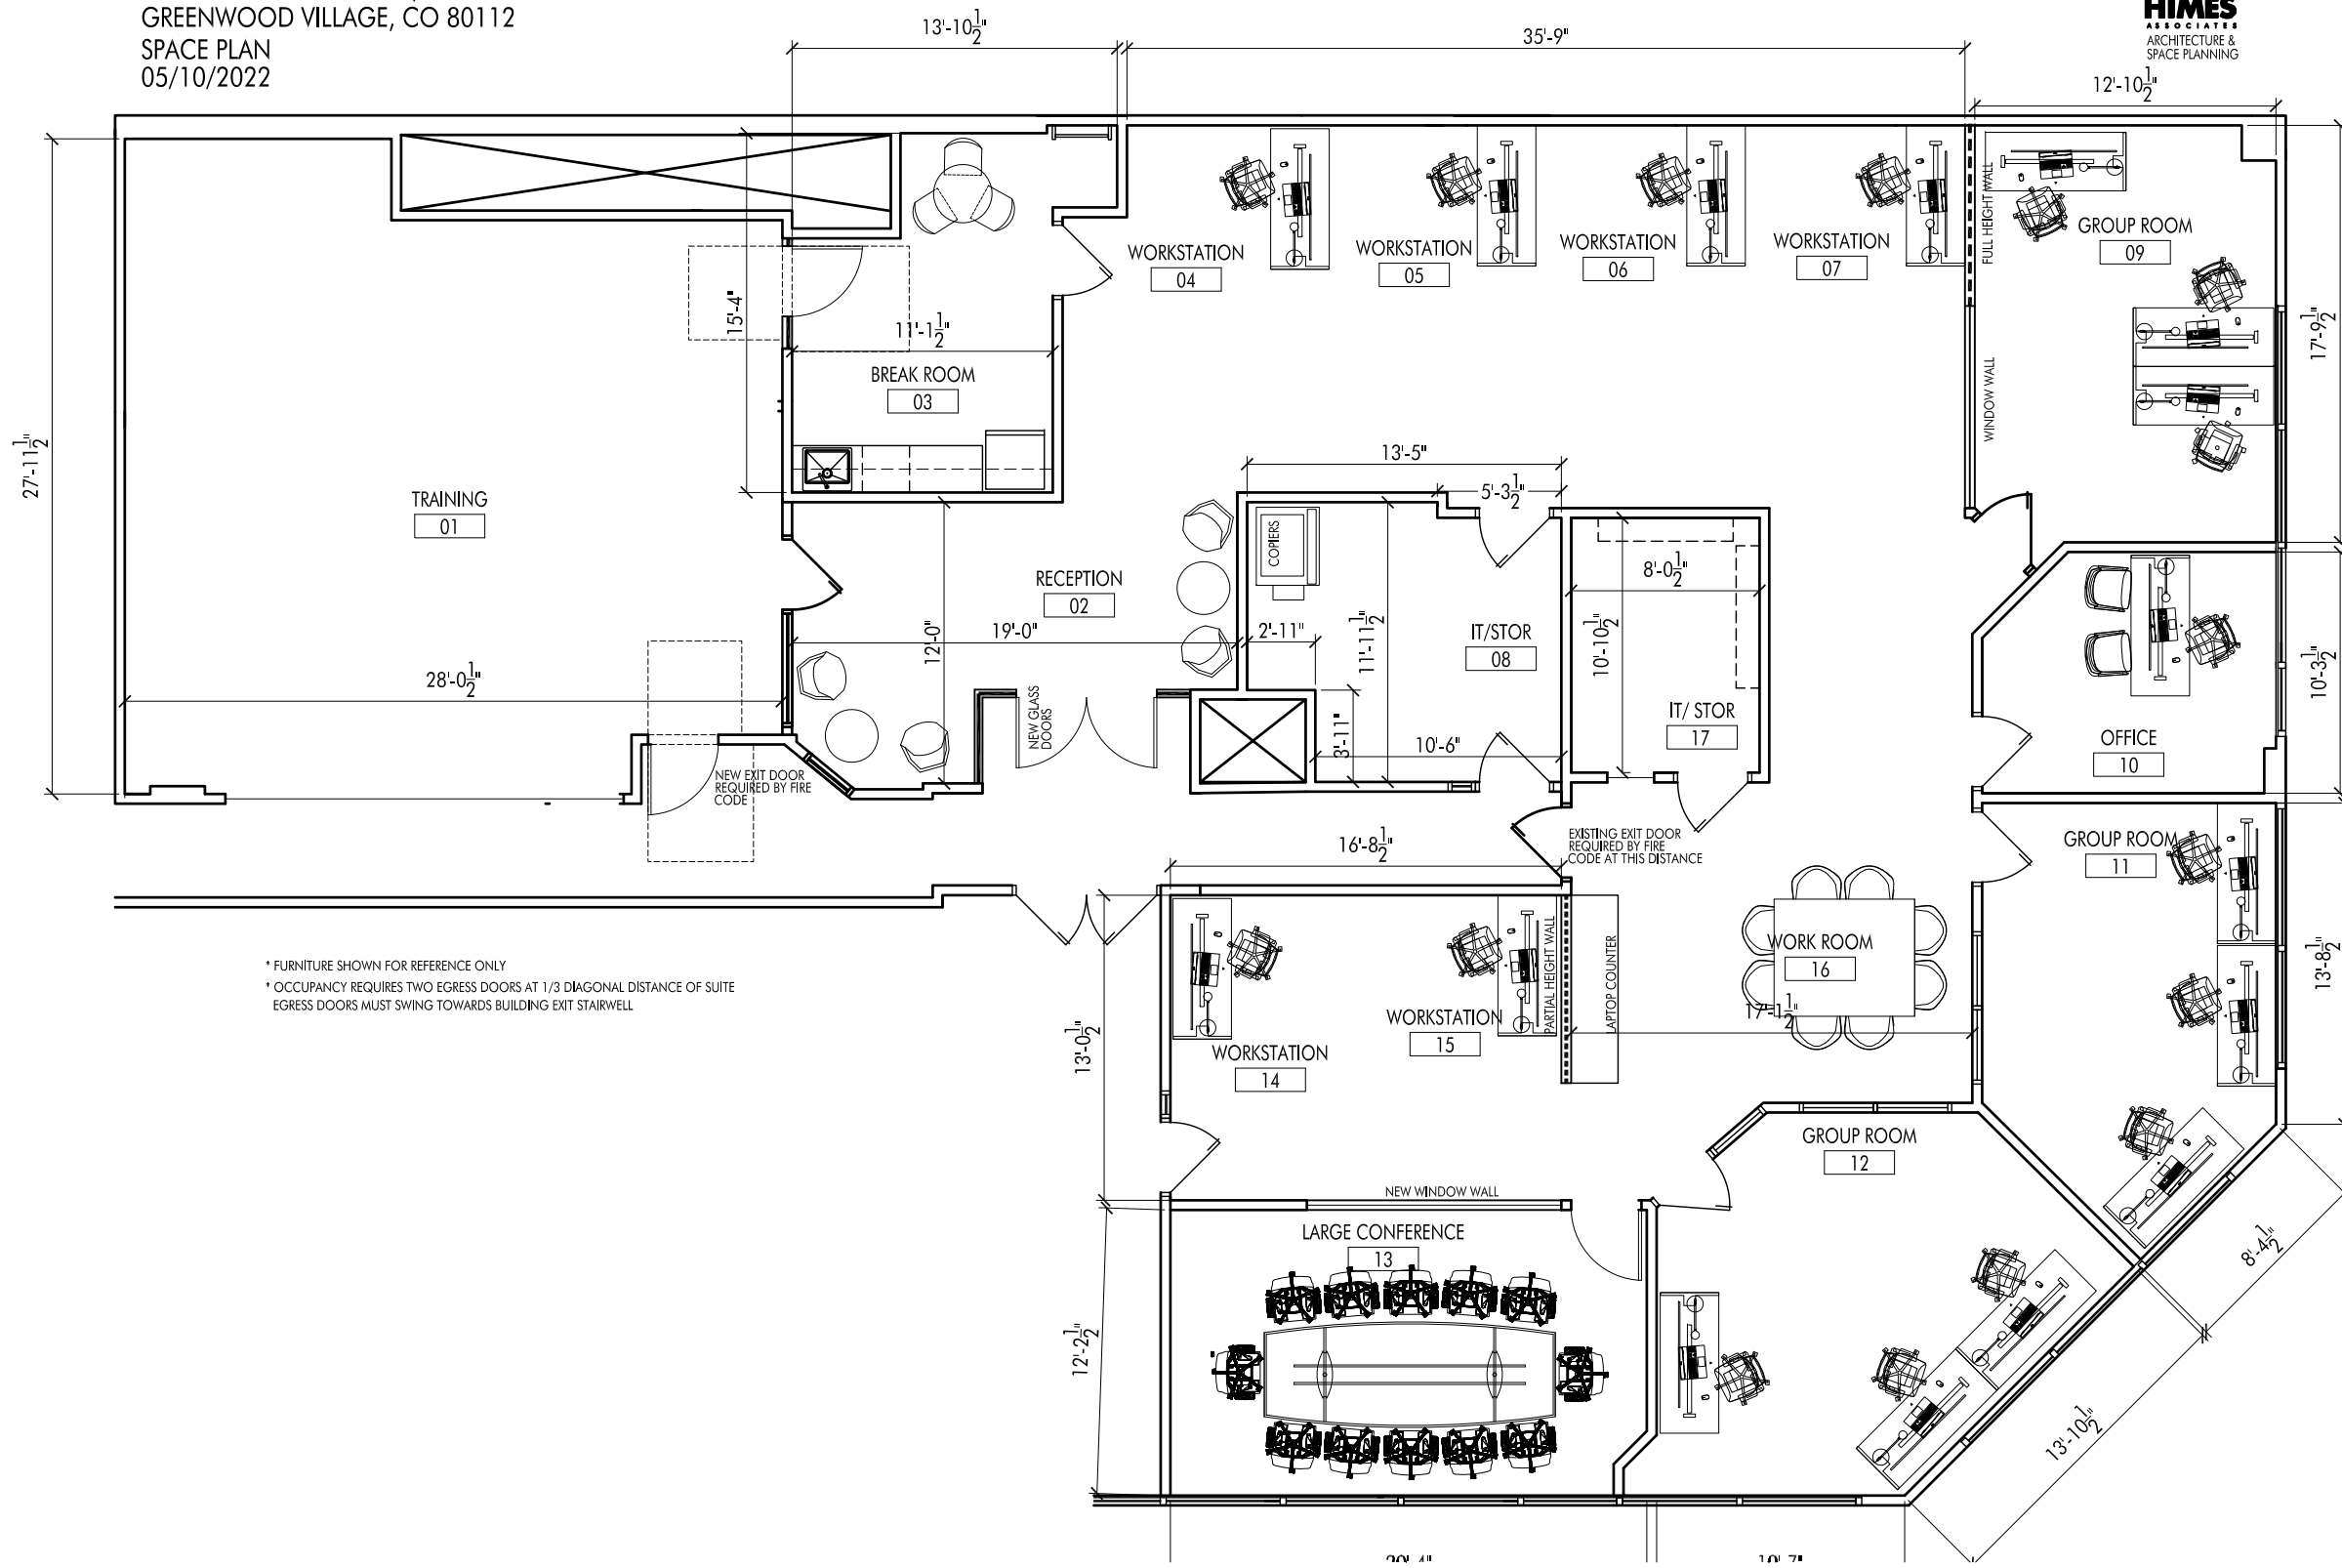

THE CENTER OF RELATIONSHIP EDUCATION
 7939 E ARAPAHOE ROAD, SUITE #200
 GREENWOOD VILLAGE, CO 80112
 SPACE PLAN
 05/10/2022

**LEWIS
 HIMES**
 ASSOCIATES
 ARCHITECTURE &
 SPACE PLANNING

* FURNITURE SHOWN FOR REFERENCE ONLY
 * OCCUPANCY REQUIRES TWO EGRESS DOORS AT 1/3 DIAGONAL DISTANCE OF SUITE
 EGRESS DOORS MUST SWING TOWARDS BUILDING EXIT STAIRWELL