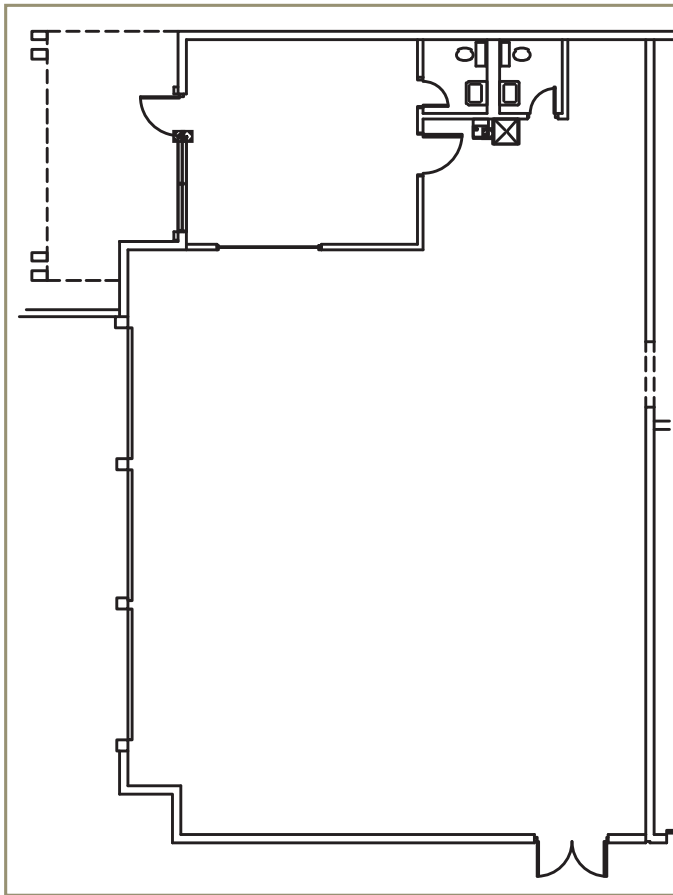

9515 GATEWAY WEST RETAIL CENTER

9515 GATEWAY WEST, SUITE N, EL PASO-EAST/CENTRAL

**IMMEDIATELY
AVAILABLE FOR LEASE
APPROX. 2,369 RSF
OFFICE/RETAIL SPACE**

LARGE RETAIL SPACE

- Large Space Exposed to I-10
- Private Entrance
- Multiple Bays with Garage Doors
- Private Restrooms
- Additional Storage
- Tenant Controlled Refrigerated Air
- Road and Suite Signage Available
- Large Windows