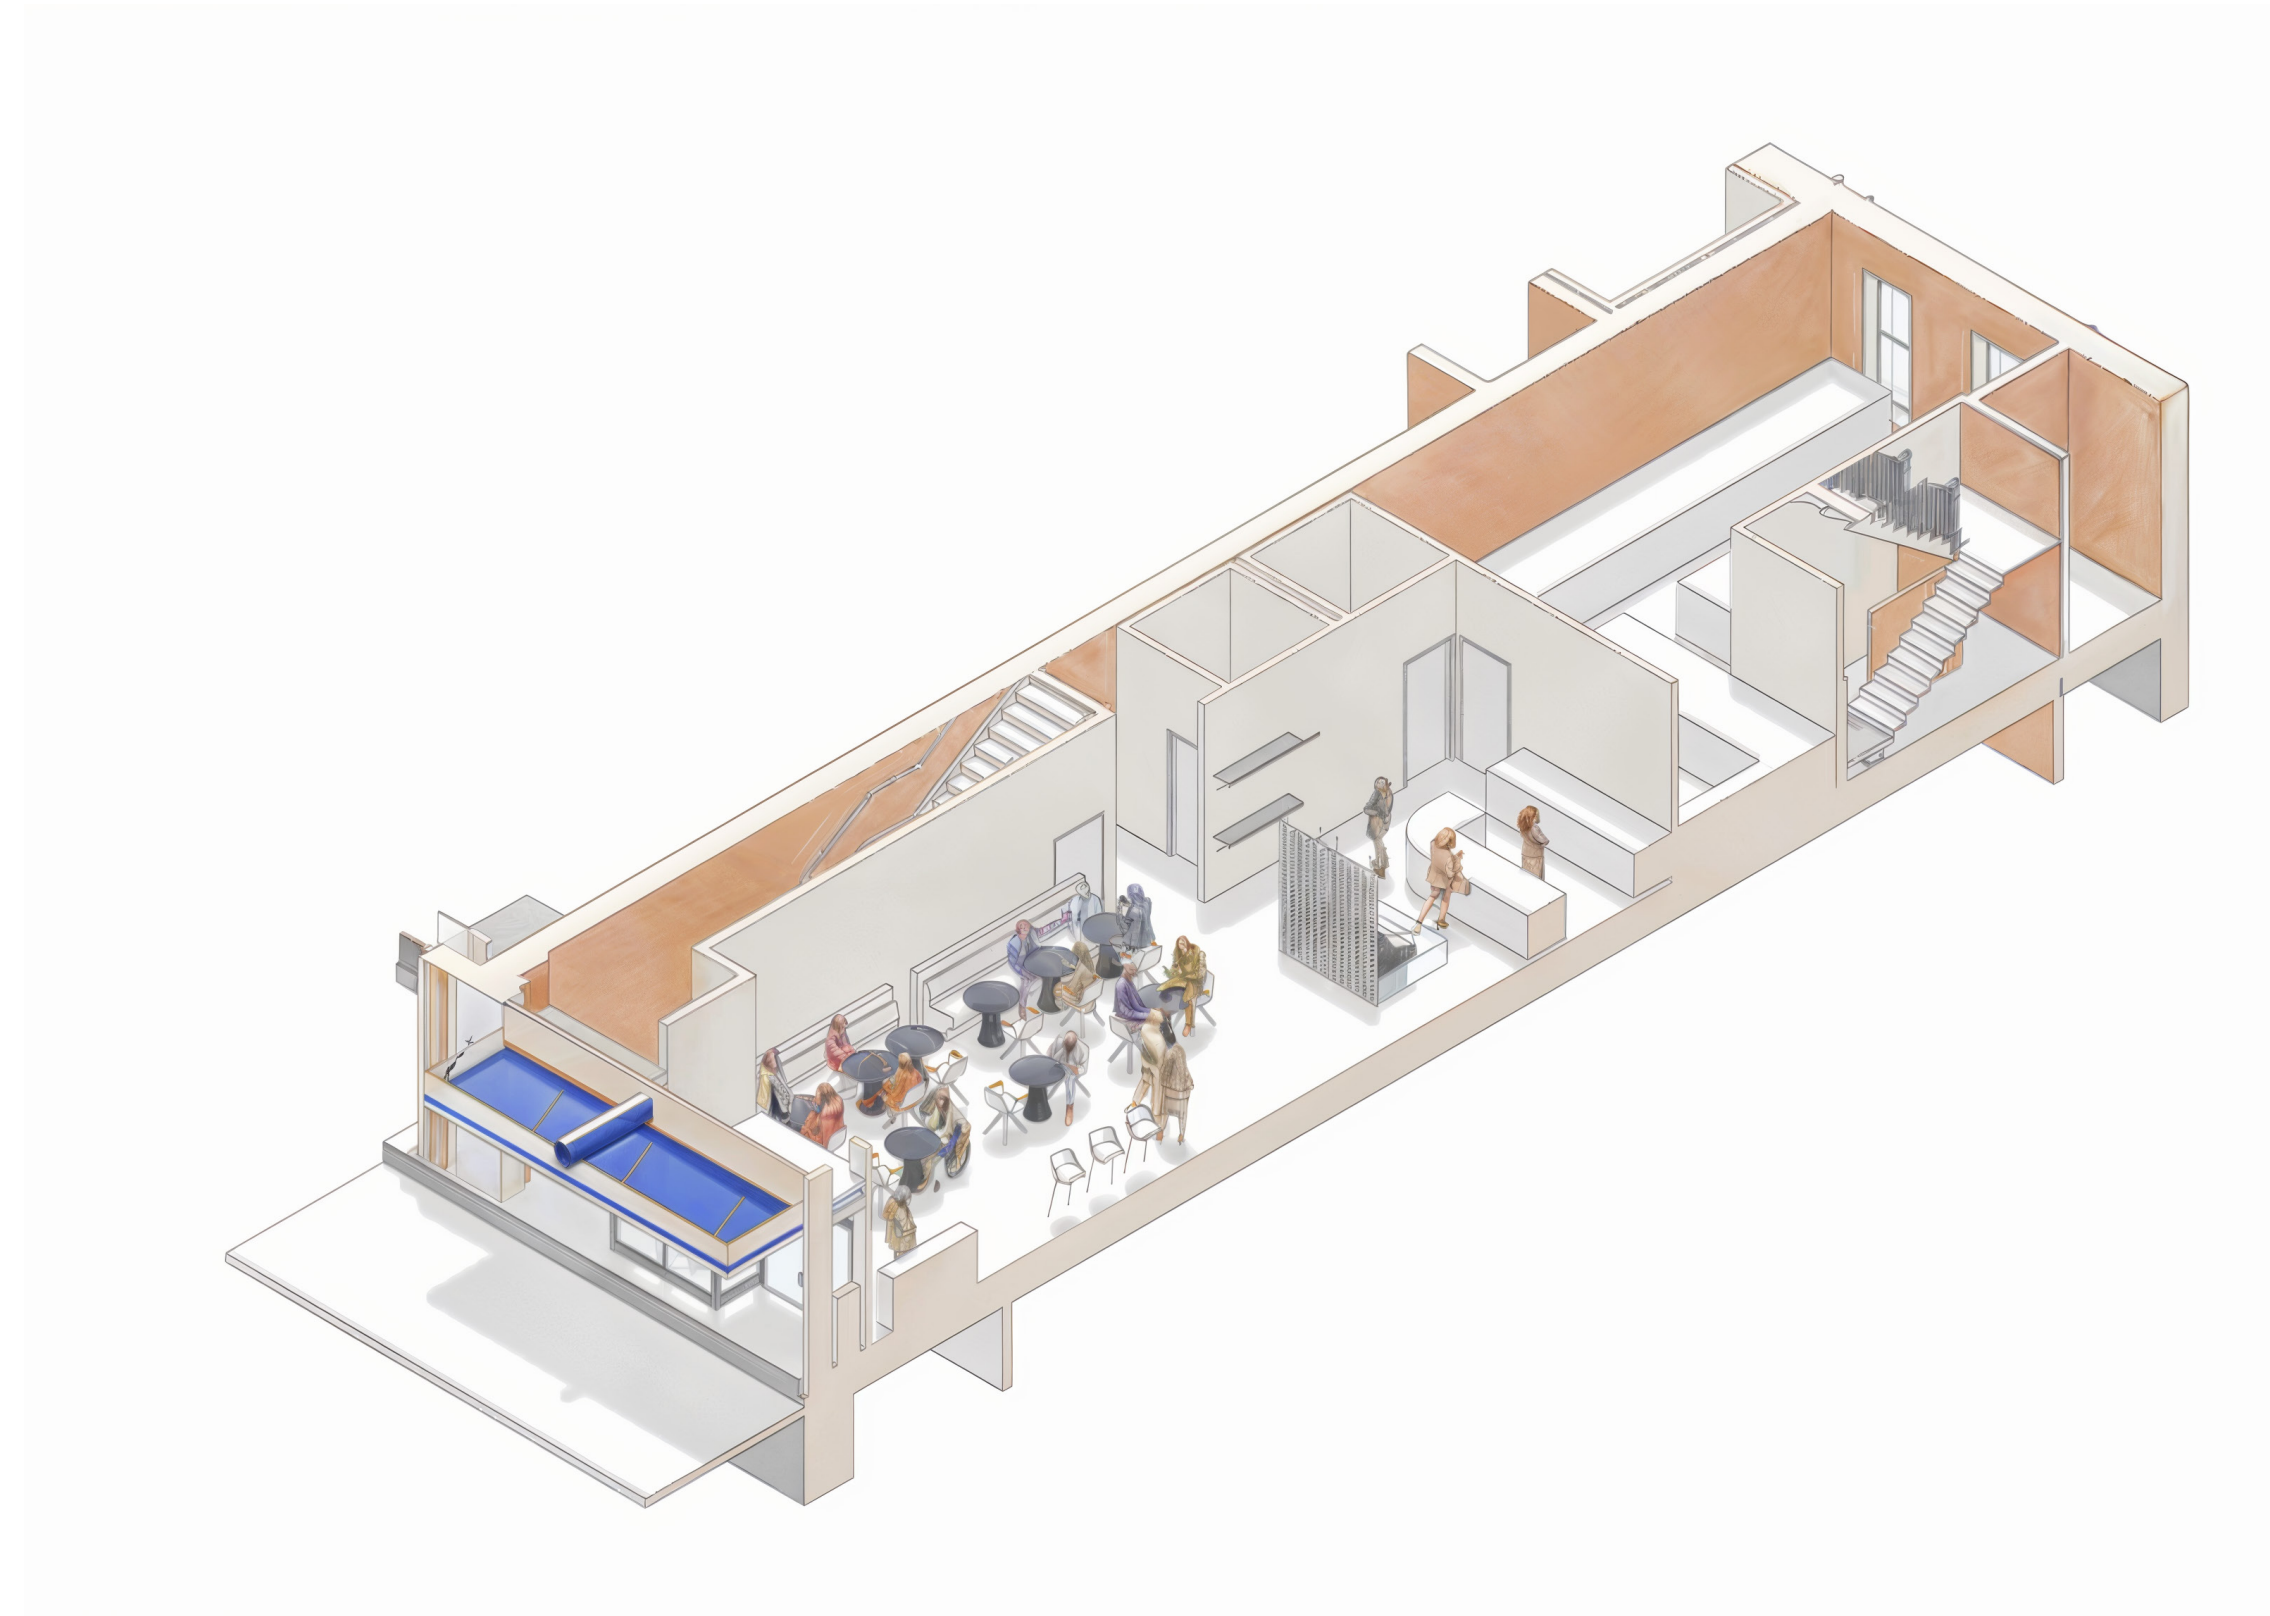

87 BROAD STREET
28 DESIGNED SEATS

NOTES:
-

87 BROAD STREET

KEY PLAN

SOUTH
DOWNTOWN
ATLANTA