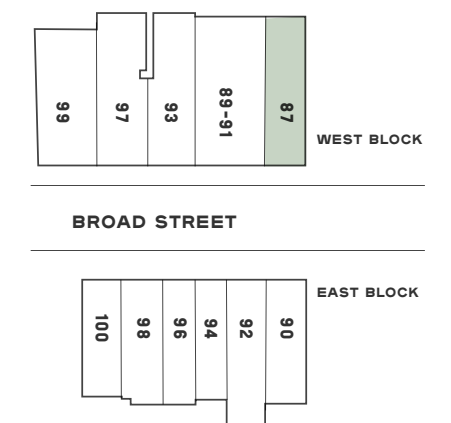

87 BROAD STREET
28 DESIGNED SEATS

NOTES:
-

87 BROAD STREET

KEY PLAN

SOUTH
DOWNTOWN
ATLANTA