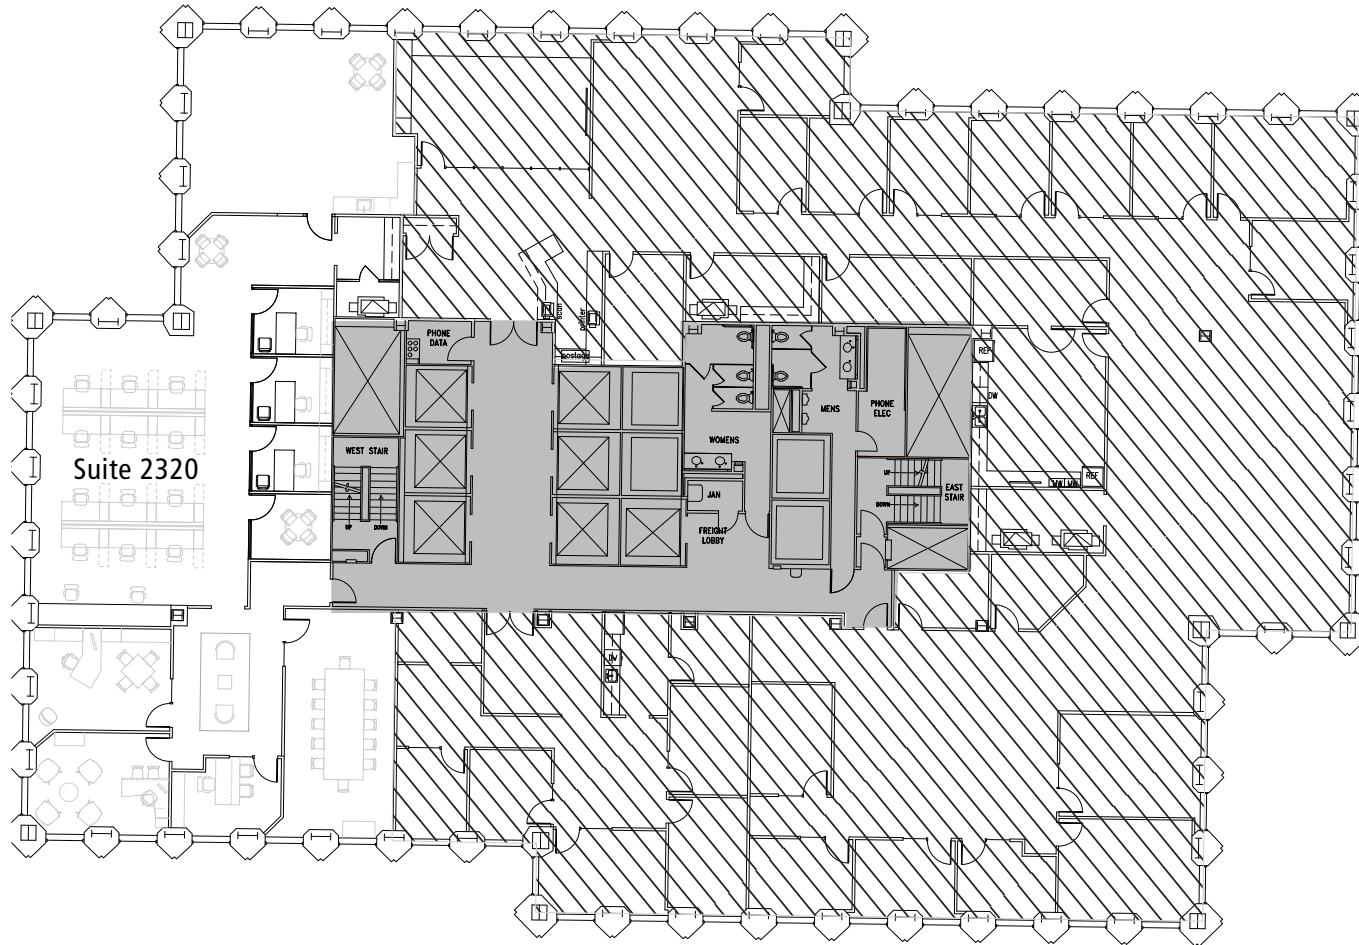

Suite 2320

4,986 SF

Available 8/1/2024

901
FIFTH

Exclusively offered by:

LLOYD LOW

+1 206 607 1796

lloyd.low@jll.com