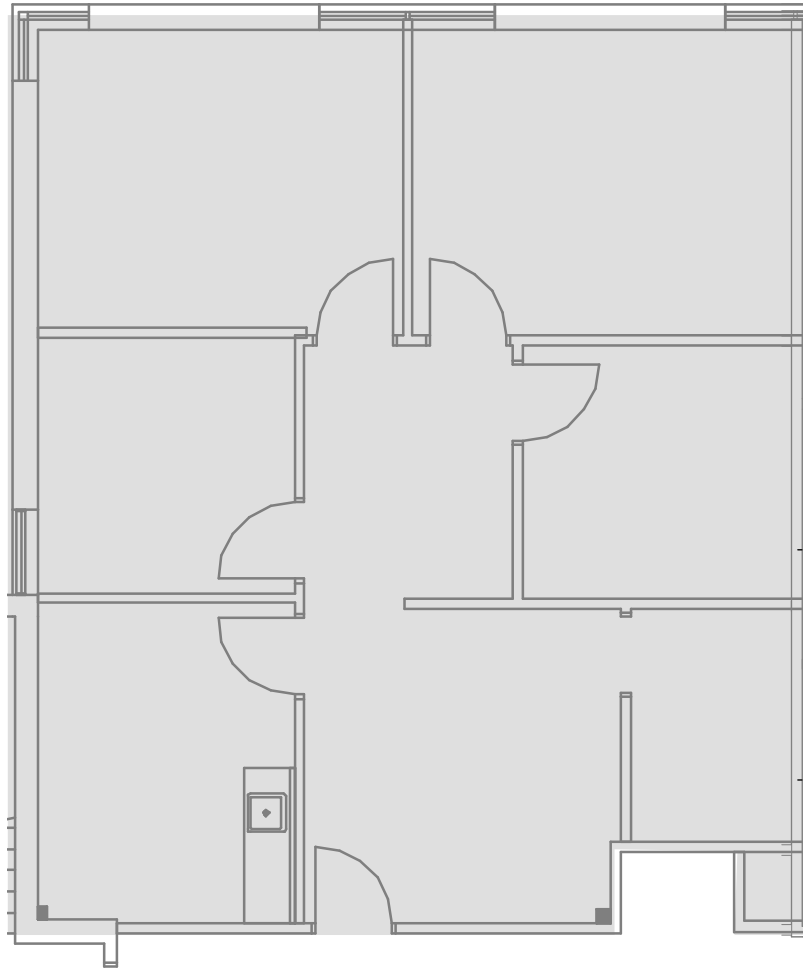

# AustinOaks

Benbrook, Suite 156  
First Floor  
1,248 SF  
Traditional Finish

Building

12

Matt Frizzell

E [matt.frizzell@cushwake.com](mailto:matt.frizzell@cushwake.com)

T +1 512 814 3404

Holmes Onwukaife