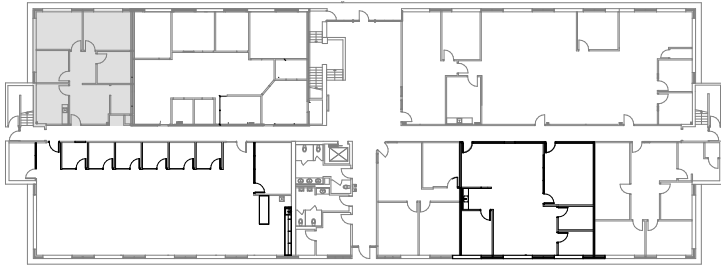

# AustinOaks

Benbrook, Suite 156  
First Floor  
1,248 SF  
Traditional Finish

Building

12

Matt Frizzell

E [matt.frizzell@cushwake.com](mailto:matt.frizzell@cushwake.com)

T +1 512 814 3404

Holmes Onwukaife