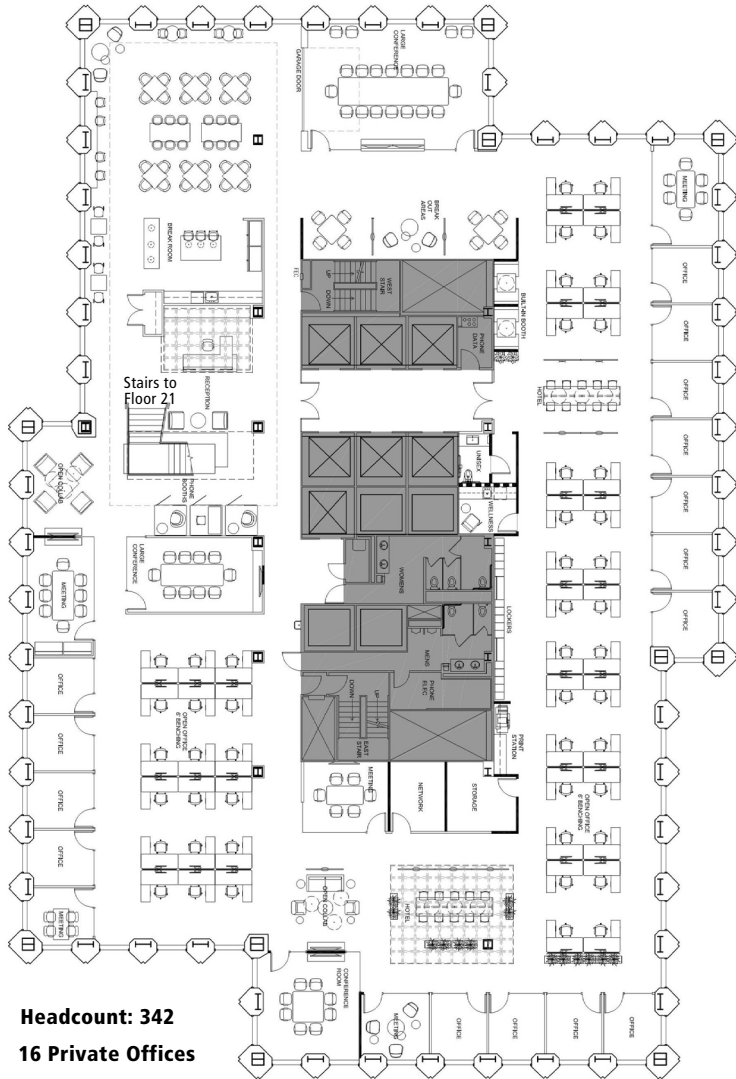

Floors 20+21 - SPEC

34,856 SF

Floor 20

Headcount: 342
16 Private Offices
3 Meeting Rooms
4 Conference Rooms

Floor 21

Headcount: 219
6 Private Offices
7 Meeting Rooms
1 Conference Room

901
FIFTH

Exclusively offered by: