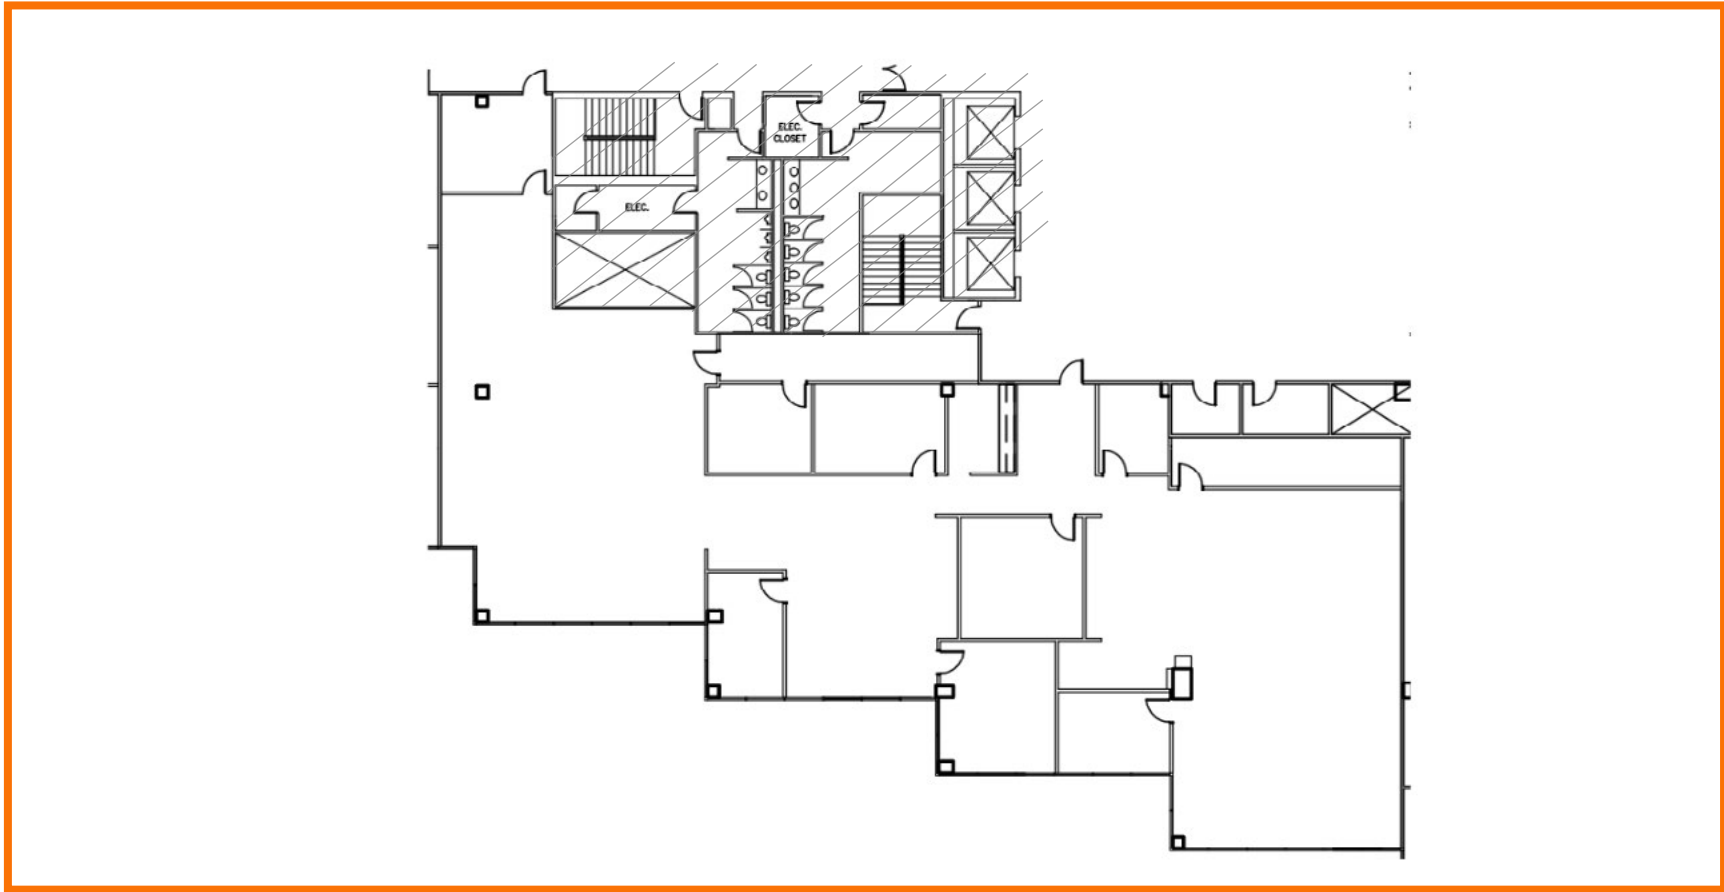

FLOOR PLANS Fourth Floor

Suite 475 | SF: 7,997

For information contact:
IGNACIO FELLER
Commercial Real Estate Director
(847) 777-9513
ifeller@ohareoffices.com
OhareOffices.com