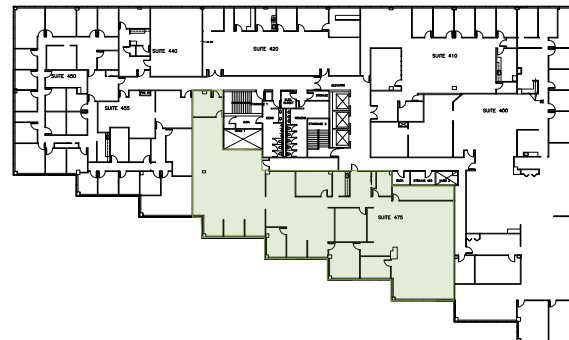

FLOOR PLANS Fourth Floor

Suite 475 | SF: 7,997

For information contact:
IGNACIO FELLER
Commercial Real Estate Director
(847) 777-9513
ifeller@ohareoffices.com
OhareOffices.com