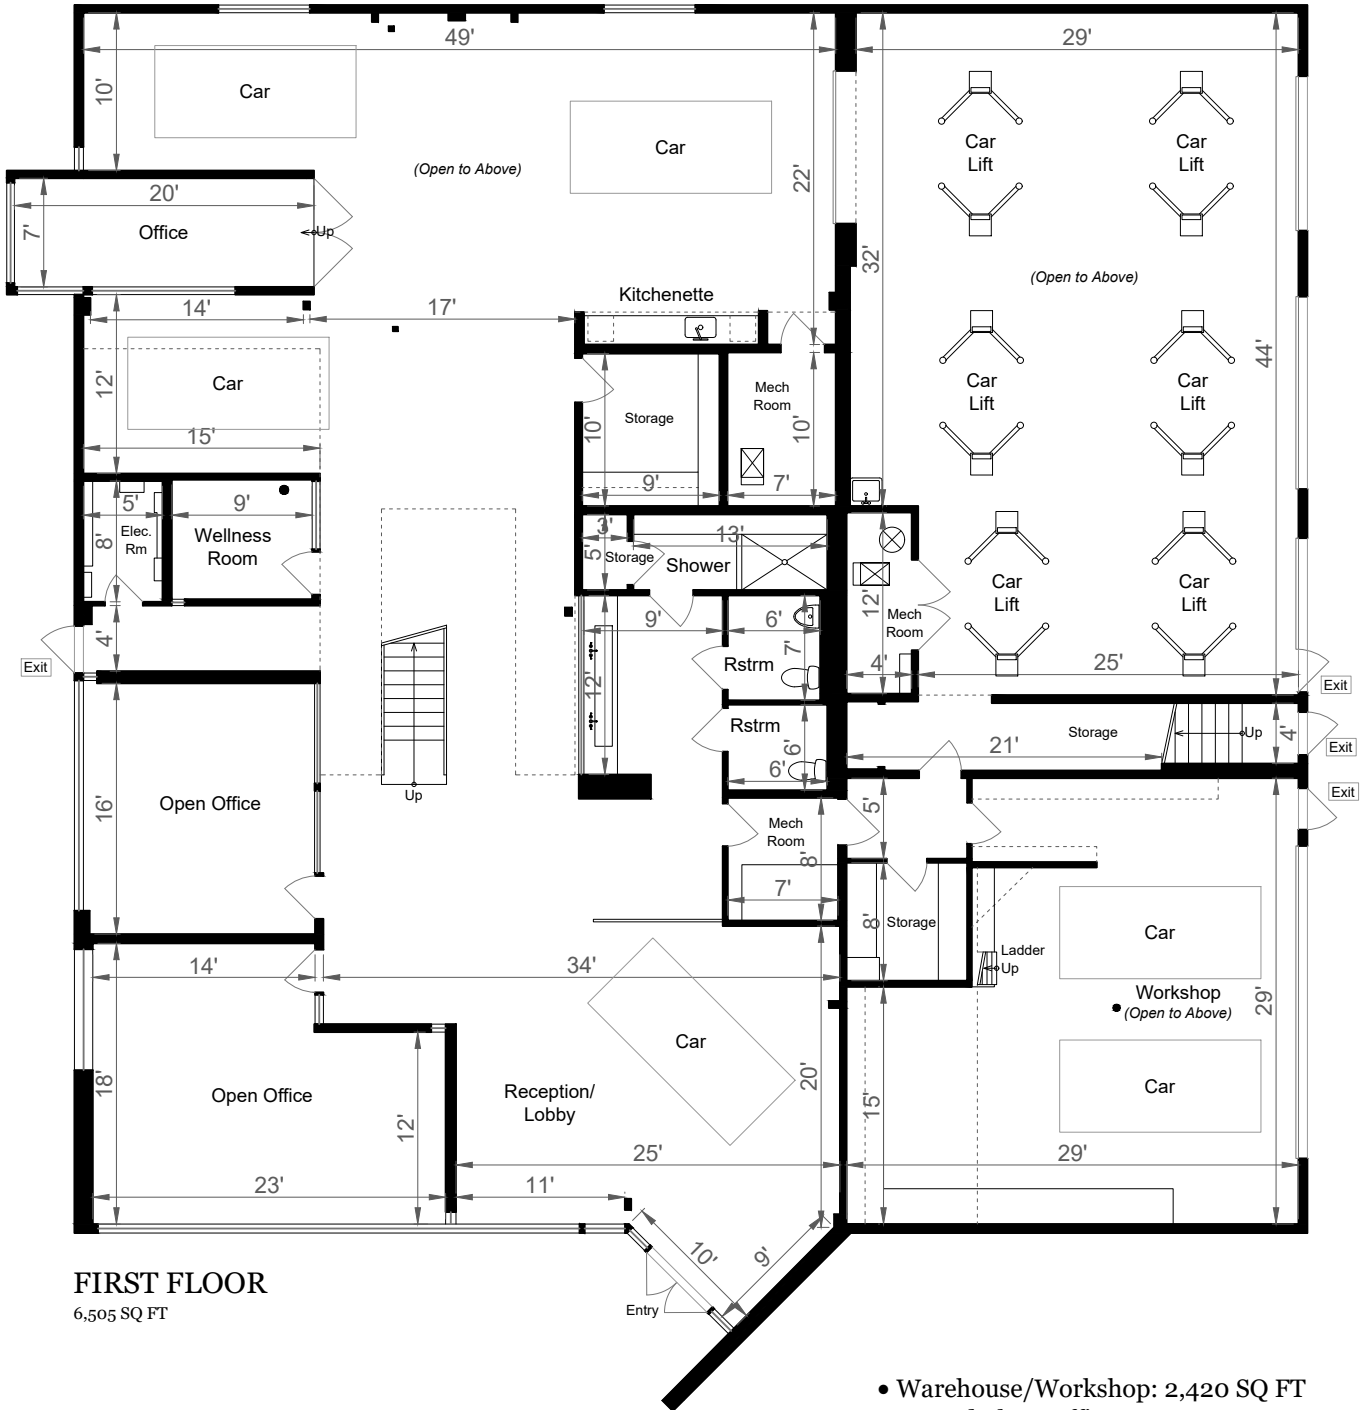

# 1401 OLD COUNTY ROAD

SAN CARLOS, CA 94070

**FIRST FLOOR**  
6,505 SQ FT

- Warehouse/Workshop: 2,420 SQ FT
- Second Floor Office: 2,495 SQ FT
- Yard: 2,500 SQ FT