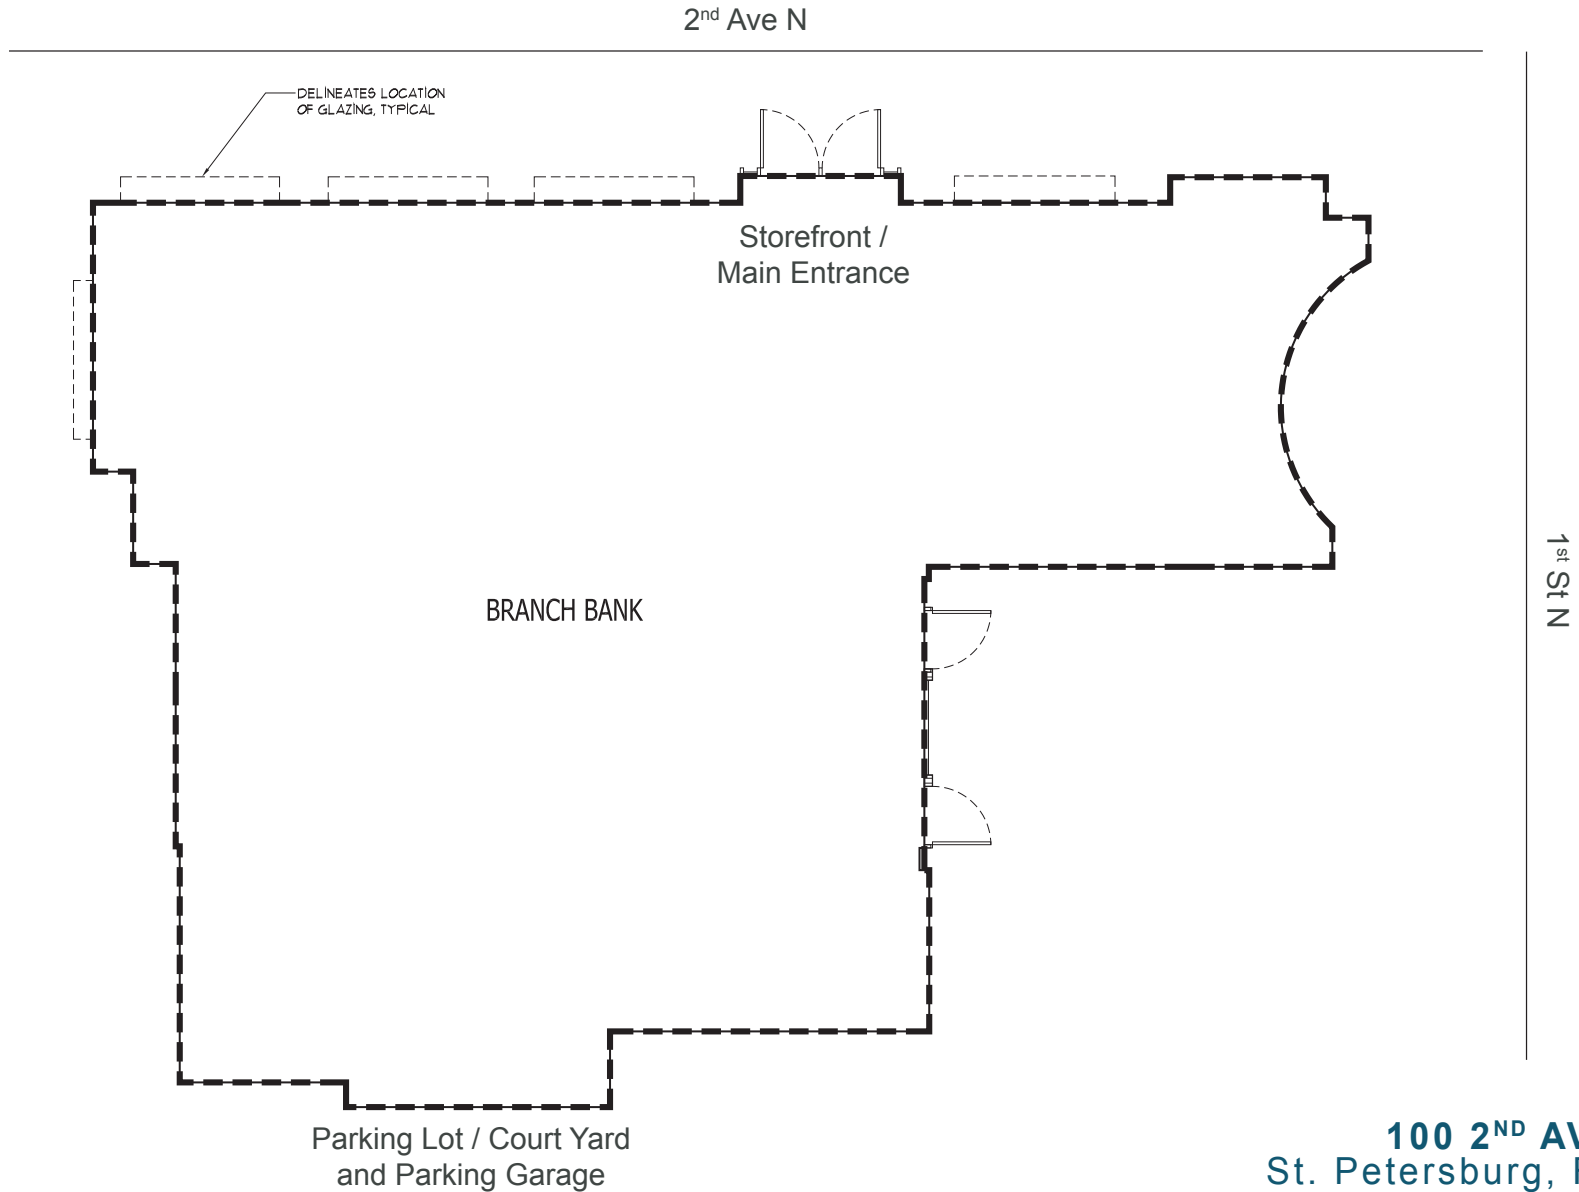

SPACE AVAILABLE

SUITE 100: 2,542 RSF

100 2ND AVENUE N
St. Petersburg, FL 33701

No warranty or representation, expressed or implied, is made to the accuracy of information contained herein, and same is submitted subject to errors, change of price, rental or other conditions, withdrawal without notice, and to any special listing conditions imposed by our principals. PLANS NOT TO SCALE