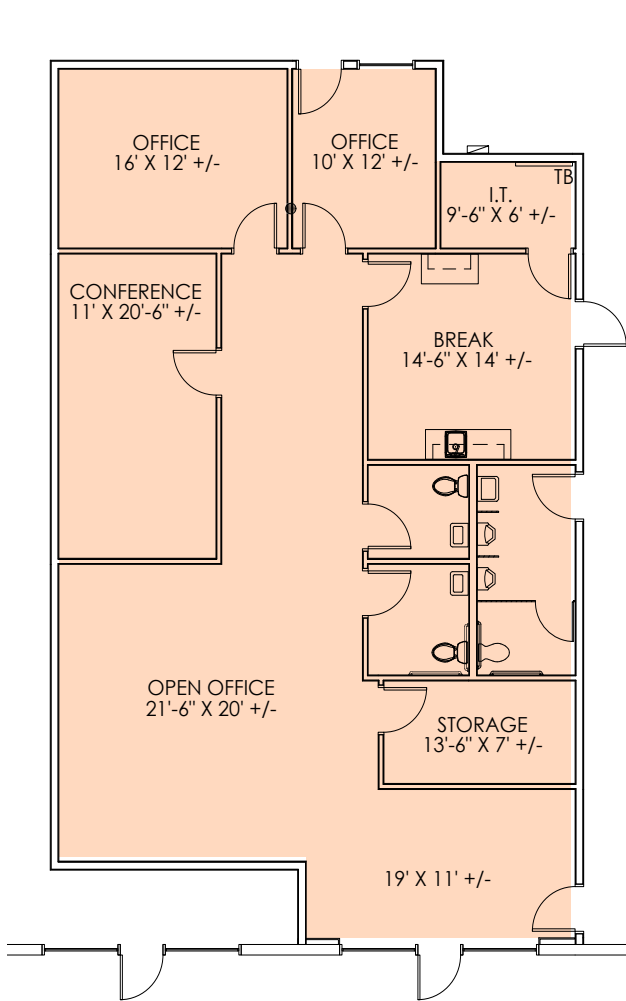

731 Eight Twenty Boulevard

Fort Worth, TX

OFFICE PLAN

OFFICE A