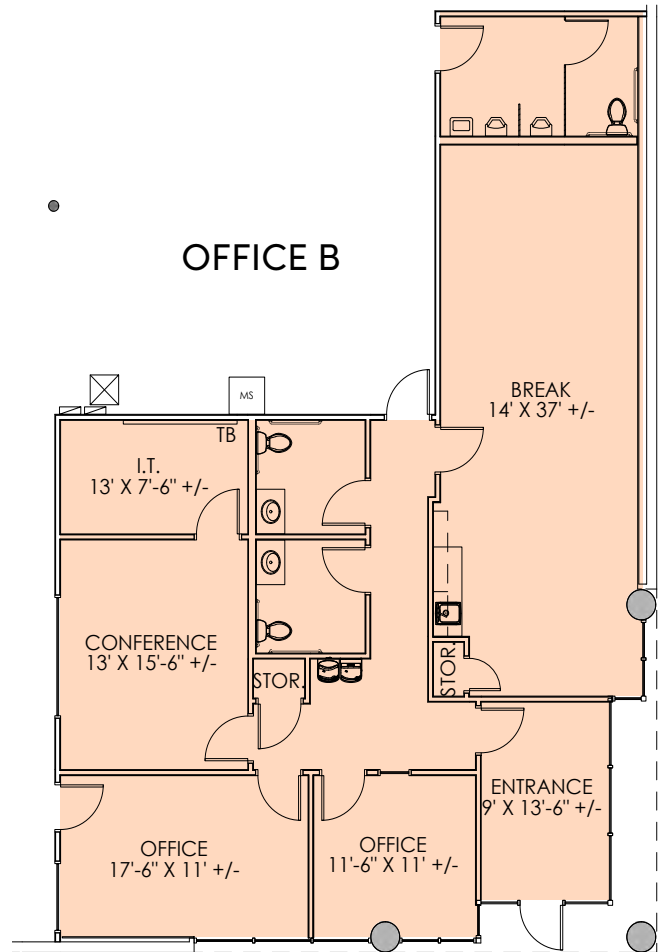

OFFICE B

Contact Us

Learn more about this property or schedule a tour by reaching out to our local investment and leasing officer.

Drew Shields

+1 (858) 602-2456

drew.shields@eqtpartners.com