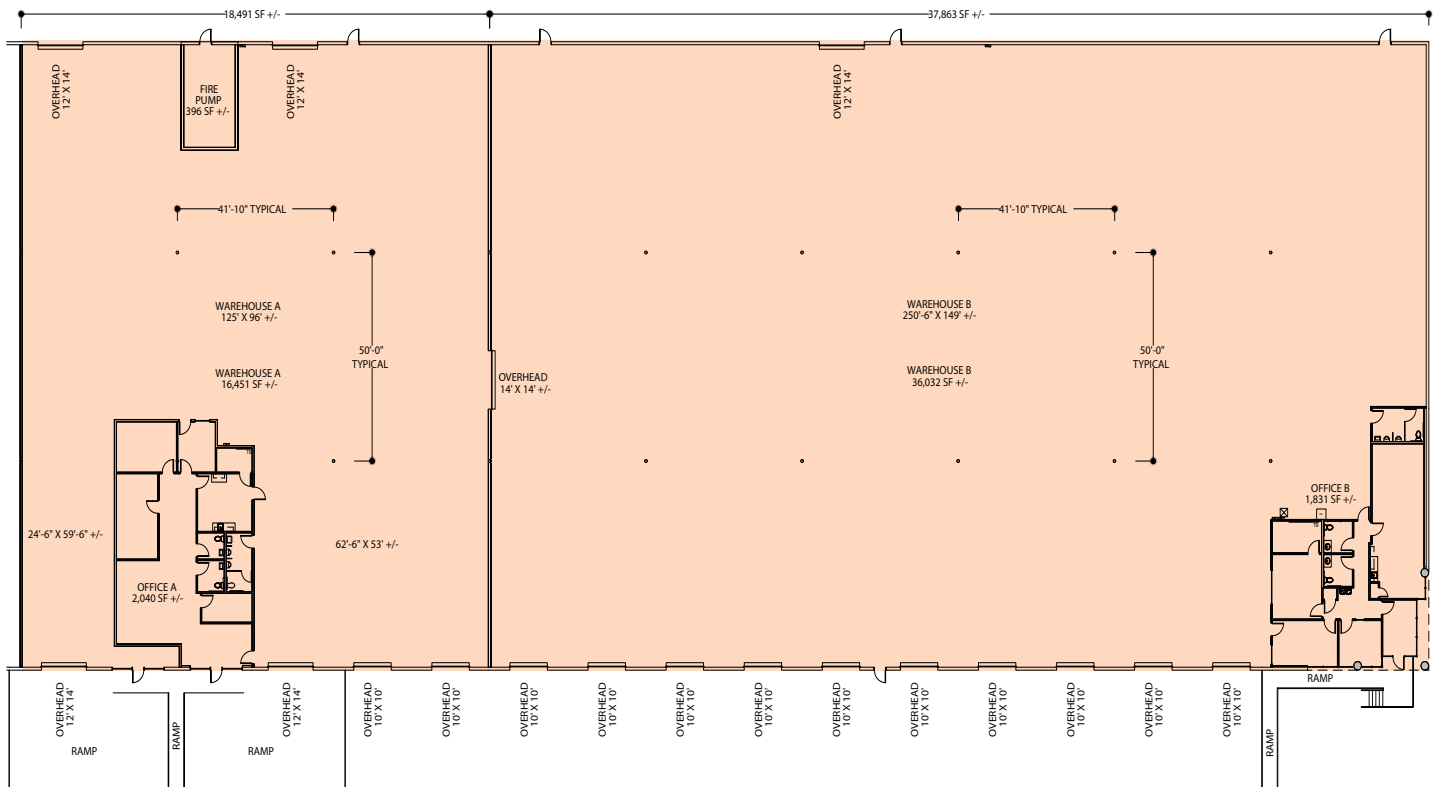

## Key Facts

Property type Industrial space

Building size 100,500 SF

Space available 56,354 SF

## BUILDING SPECIFICATIONS

Space Available: 56,354 SF (Demisable 18,491 SF or 37,863 SF)

Warehouse A: 18,491 SF w/ 2,040 SF office

Warehouse B: 37,863 SF w/ 1,831 SF office

Office make ready complete

Clear Height: 24'

## FLOOR PLAN