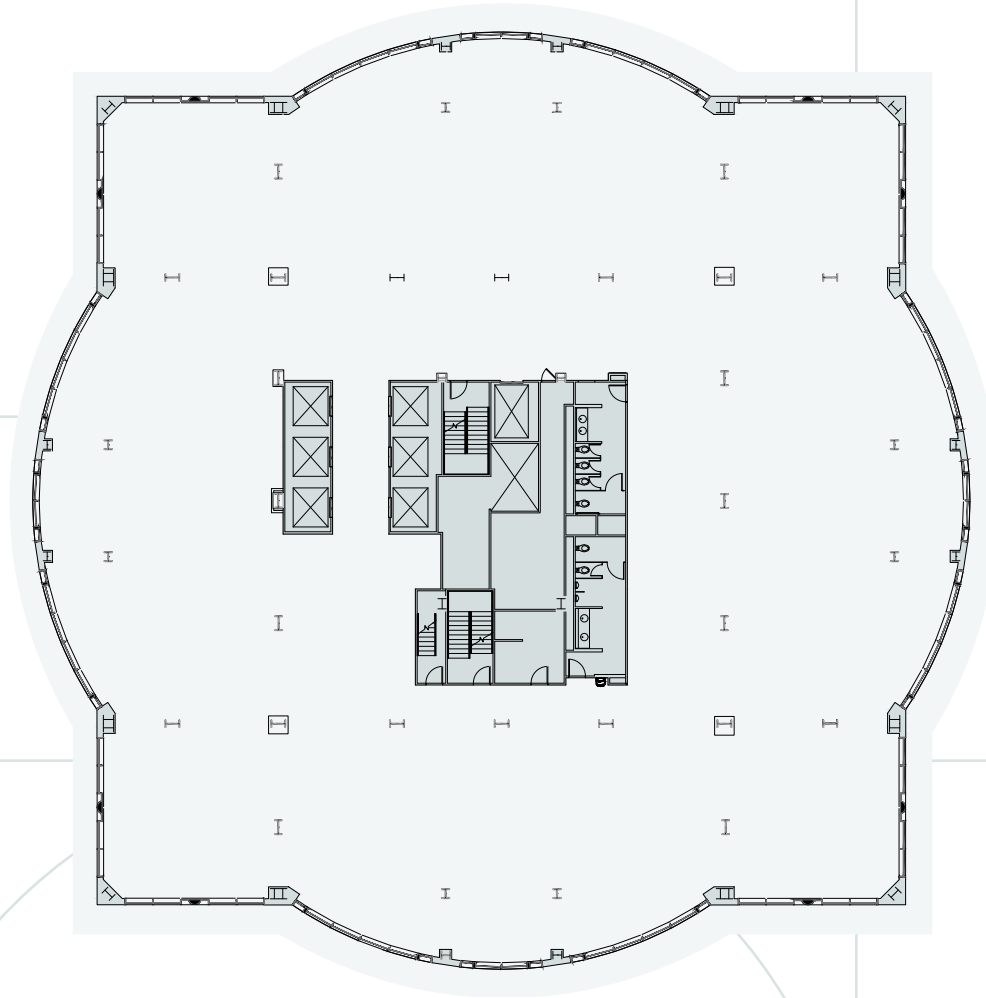

FLOOR 44

SUITE 4400

24,399 SF

TOWER
1201

BROKER CONTACT

Lloyd Low

+1 206 607 1796
lloyd.low@jll.com

Joe Gowan