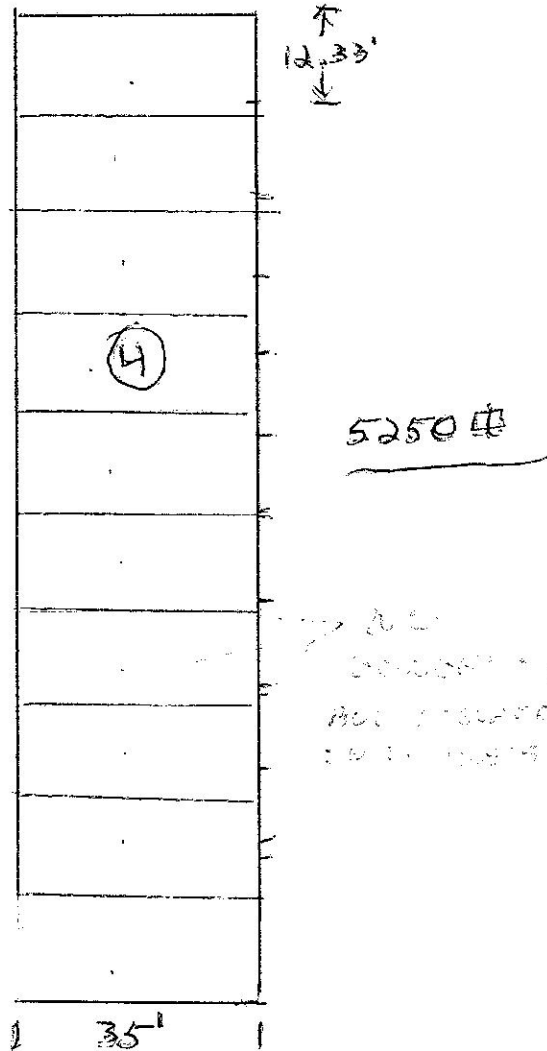

#2 5x7  
#19 10x15

#1-20x30  
#4-20x15  
#2-10x15  
#5-5x5

1147 SHELTON RD  
LOCKWOOD LAWNING, LLC

#12-123x35'

30'

#2-5x7  
#10-10x10  
#3-10x20

20' SECTION TO  
ALL SECTIONS  
: 20' : 20' : 20' : 20' : 20' : 20' : 20' : 20' : 20' : 20'

30' SCALE  
WALLS 2.5" ?