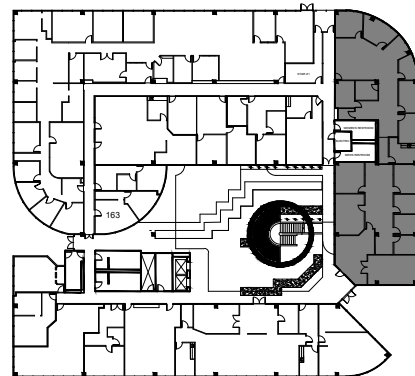

Silverstone Building

2900 Wilcrest Dr, Houston, Texas 77042

FLOOR LEVEL 1
SUITE 110+125 | 5,523 NRA

For Leasing Information Contact
832.552.2319 | leasing@zgroup.tx.com