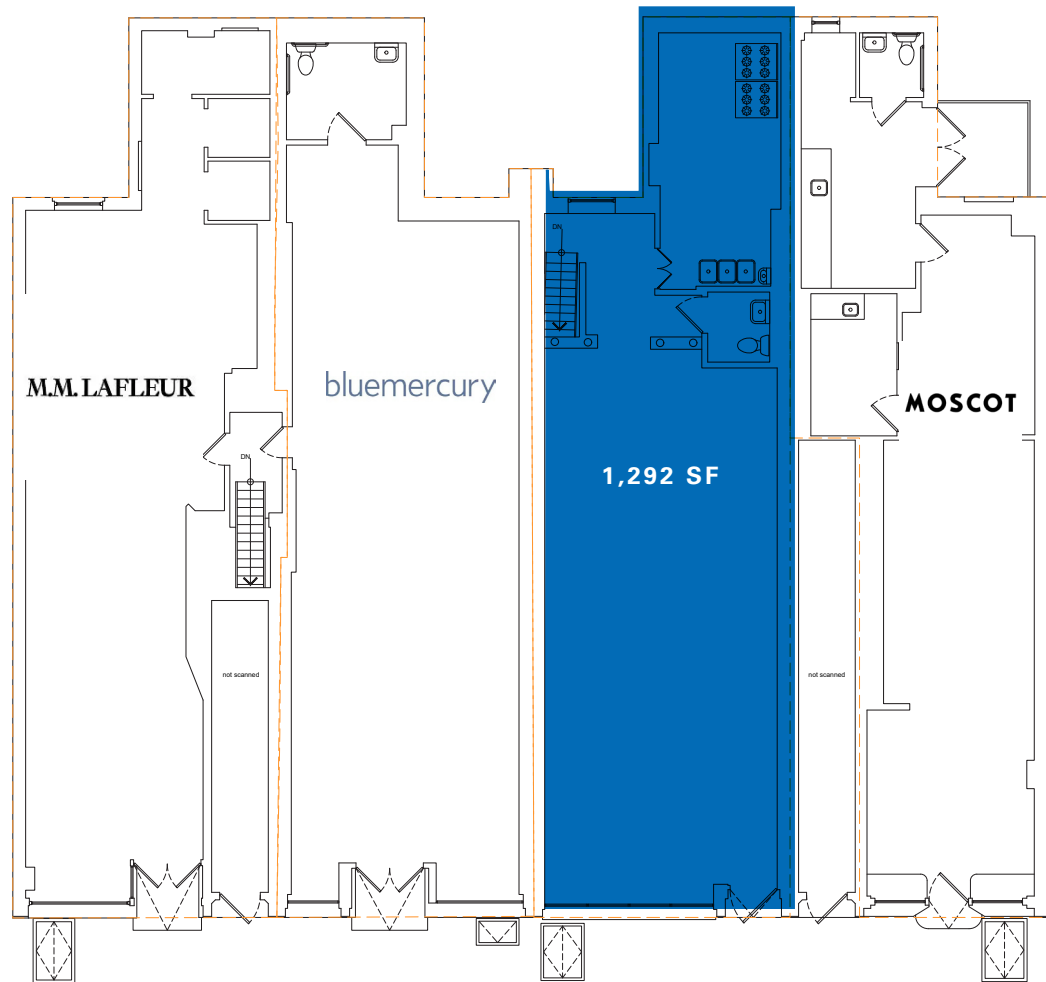

Property Details

Location

West block between West 68th and 69th Streets

Approximate Size

Ground Floor 1,292 SF
Basement 1,139 SF

Term

Long term

Possession

October 1, 2026

Site Status

Currently Francesco's Pizza

Neighbors

Arc'teryx, Vuori, Le Labo, Club Monaco, Madewell, New Balance, lululemon, Aesop, Intimissimi, LoveSac, Rothys, Warby Parker, All Birds, Magnolia Bakery, Equinox, Sweetgreen, and Starbucks

Comments

Prime Columbus Avenue location just steps from Lincoln Center

Nearby 72nd Street Subway Stop (1,2 and 3 trains)

Ground Floor