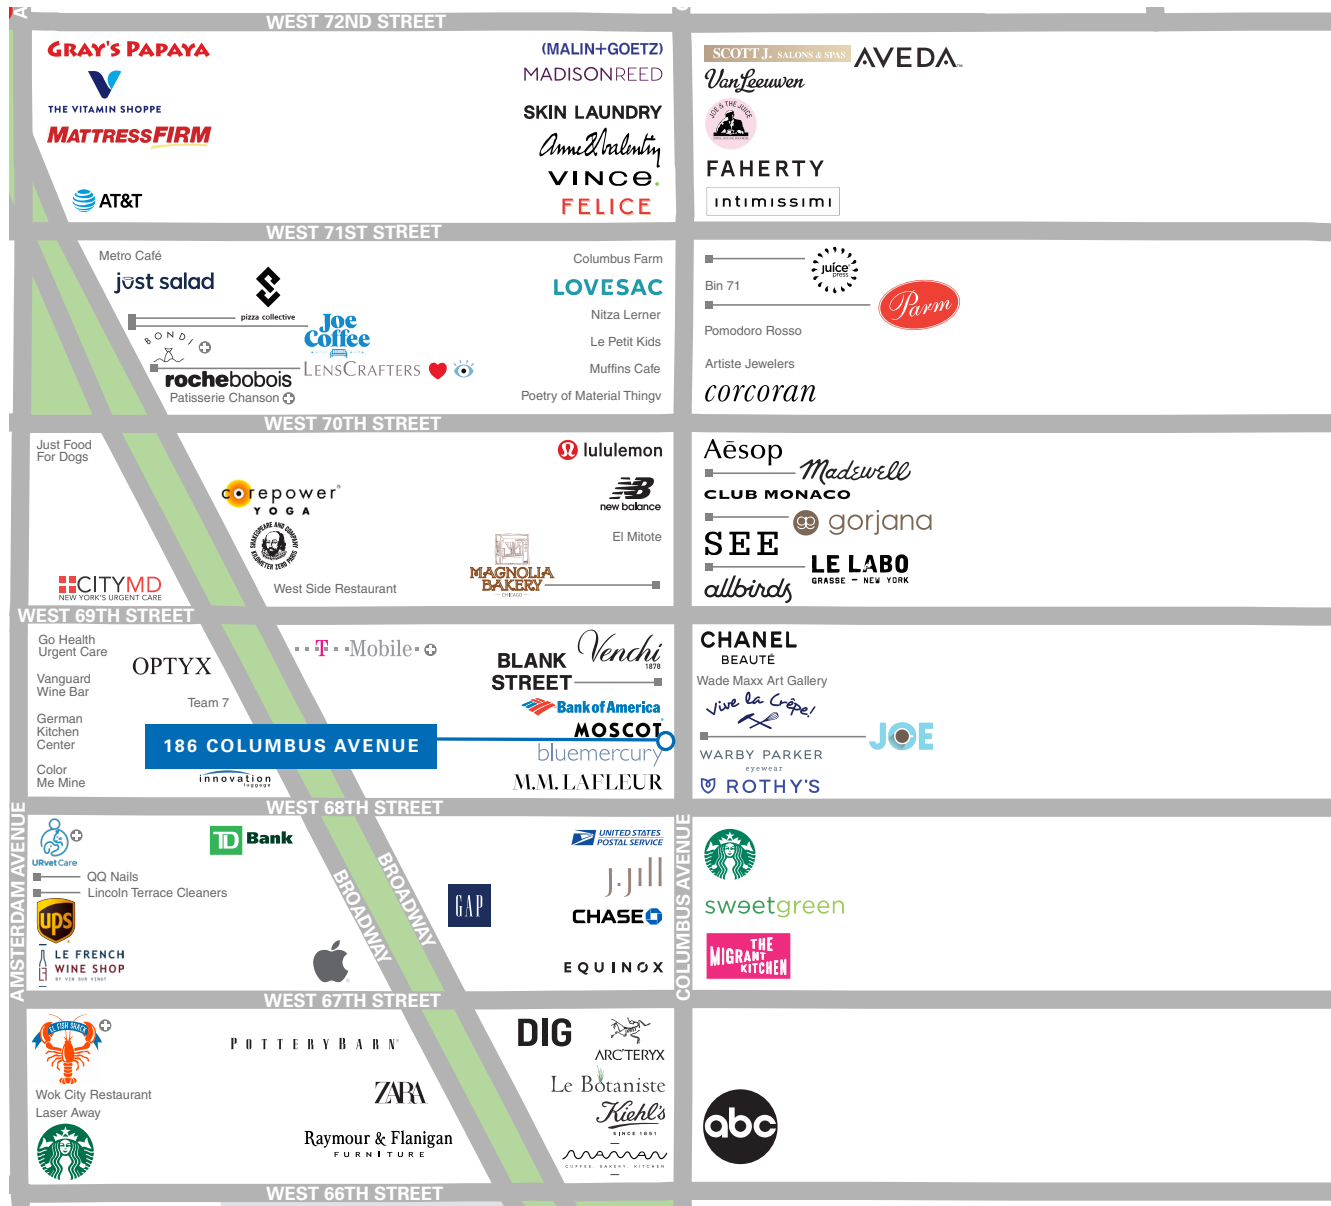

186 COLUMBUS AVENUE

CONTACT

Ross Berkowitz
t 212-916-3388
ross.berkowitz@nrmk.com

Alexandra Howard
t 212-372-2047
alexandra.howard@nrmk.com

Gabriel Staab
t 212-372-2053
gabriel.staab@nrmk.com

Ariel Schuster
t 212-331-0132
ariel.schuster@nrmk.com

nrmk.com