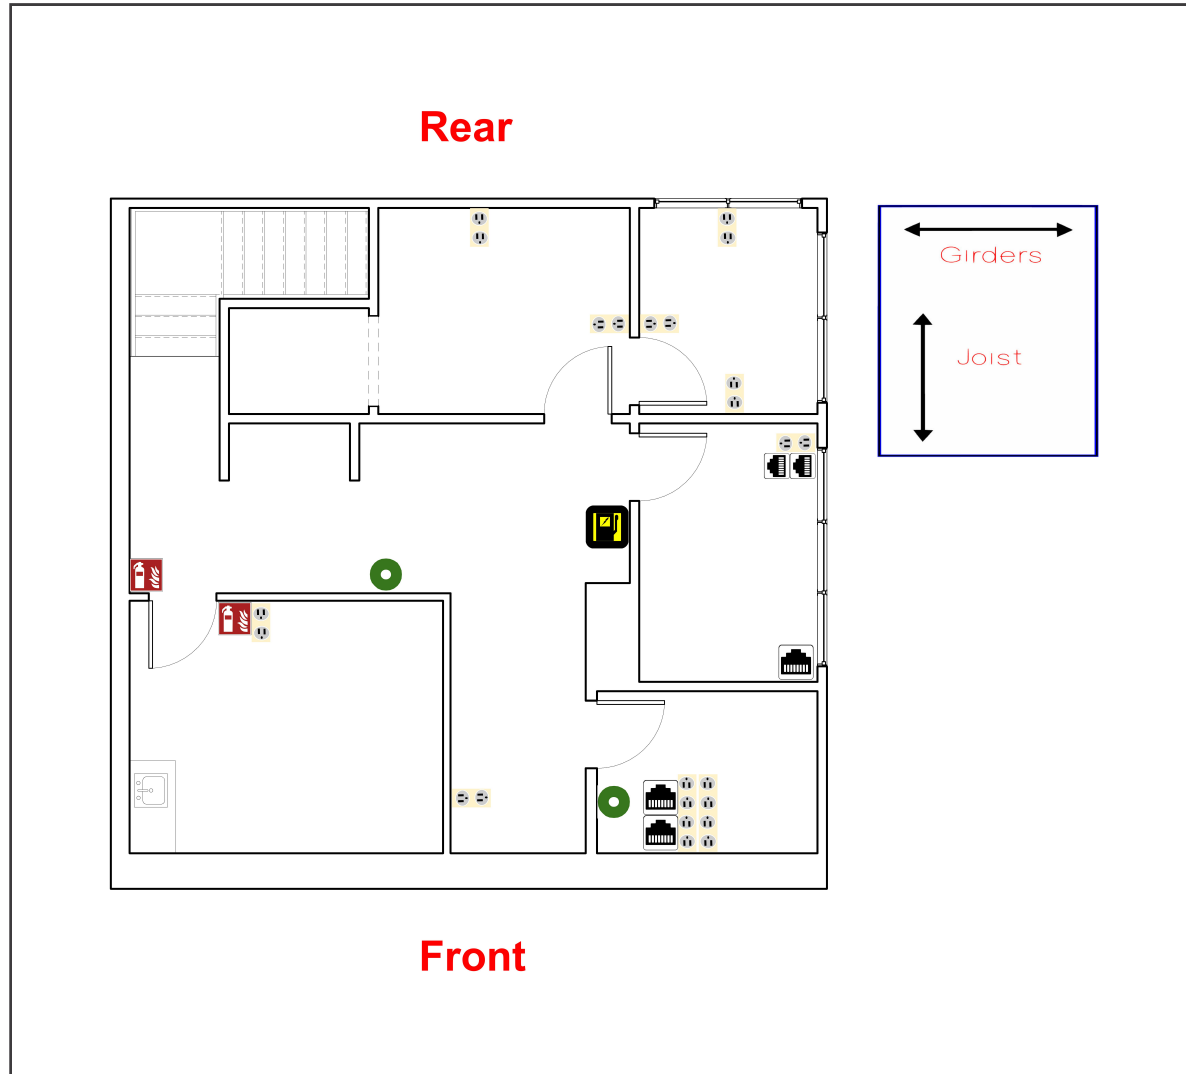

Space Profile for

Unit: #ANC-5

Area: 921 sq ft

Address

*1744 Towne Centre Way
Mount Pleasant, SC 29464*

*400 N. Tampa St., Suite 2210
Tampa, FL, 33602*

Legend

	Breaker Panel		Fire Extinguisher		Ceiling Fan w/ Light		Fire Sprinkler
	Circular Column		Fire Alarm Pulldown		Rectangular Column		Pocket Door
	Appliance Outlet		Glass Door		Refrigerator		Track Lighting
	Fire Alarm		Handicap Handrail		Roll-Up Door		2-Bulb Fluorescent Lighting
	Drinking Fountain		Roof Hatch		Sink		3-Bulb Fluorescent Lighting
	Door		HVAC Unit		Swing Door		4-Bulb Fluorescent Lighting
	Double Hung Door		Recessed Light		Toilet		Ceiling Air Vent
	Electrical Outlet		Staircase		Can Light		Air Diffuser
	Emergency Light		Water Heater		Urinal		Ceiling Fan w/o Light
	EXIT Light		Telephone Panel		Thermostat		Air Handler
	Tankless Water Heater		Window Wall Opening		RJ 45		Fire Alarm Control Panel
	Step Down Transformer		Maintenance Sink		Window		Tenant Water Meter
	Disconnect		Sub Water Meter		House Gas Meter		Sub Gas Meter
	House Water Meter		Air Handler		House Electric Meter		Tenant Electric Meter
	Tenant Gas Meter						
	Sub Electric Meter						

Space Overview

Overview	Actual Square Footage	Measured Depth of Space	Total Depth of Space	Has Stepdown Transformer
	921 SQFT	30' 8"	30' 8"	No

Flooring	Concrete	Carpet	Tile	Other	Unit	Total
		775.57 SQFT			921 SQFT	775.57 SQFT

Other Cont.	Phone Board Location	Mop Sink Location	Thermostat Location	Dmarc Distance	Are Interior Walls Full Height
					No

Other
Cont.

Hazardous Materials

Loading Dock

Are Demising Walls Full Height

Changes In Demising Wall Thickness