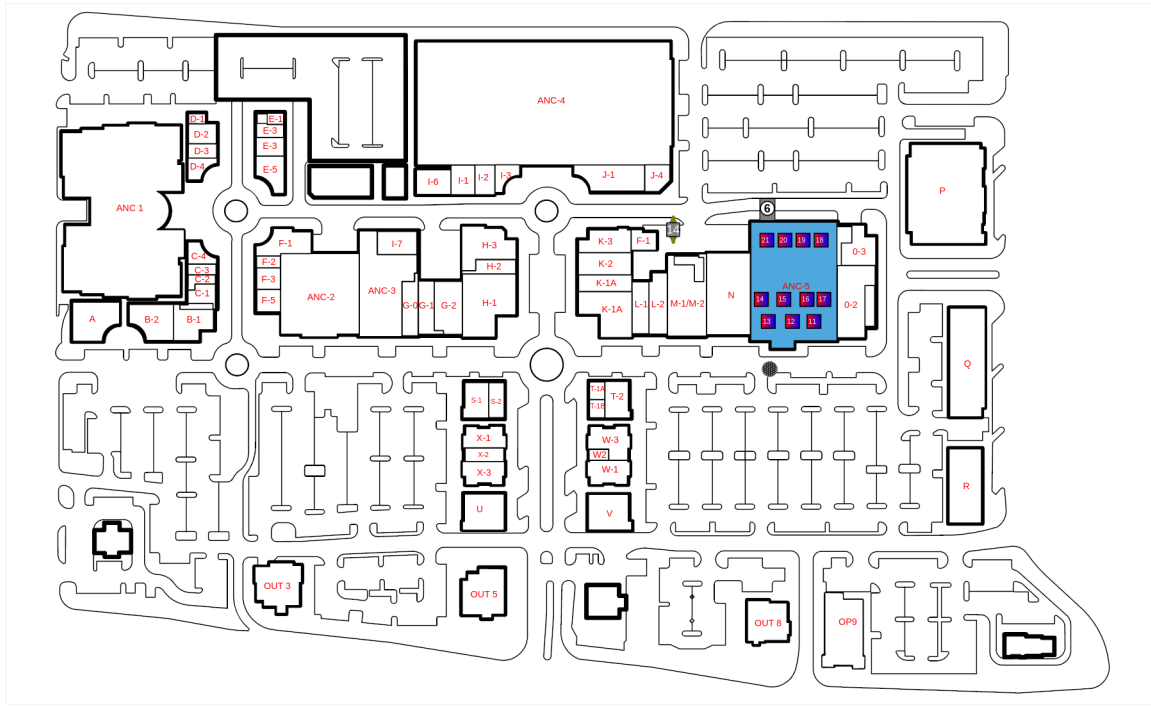

Space Profile for

Unit: #ANC-5

Area: 921 sq ft

Address

*1744 Towne Centre Way
Mount Pleasant, SC 29464*

*400 N. Tampa St., Suite 2210
Tampa, FL, 33602*

Legend

	Breaker Panel		Fire Extinguisher		Ceiling Fan w/ Light		Fire Sprinkler
	Circular Column		Fire Alarm Pulldown		Rectangular Column		Pocket Door
	Appliance Outlet		Glass Door		Refrigerator		Track Lighting
	Fire Alarm		Handicap Handrail		Roll-Up Door		2-Bulb Fluorescent Lighting
	Drinking Fountain		Roof Hatch		Sink		3-Bulb Fluorescent Lighting
	Door		HVAC Unit		Swing Door		4-Bulb Fluorescent Lighting
	Double Hung Door		Recessed Light		Toilet		Ceiling Air Vent
	Electrical Outlet		Staircase		Can Light		Air Diffuser
	Emergency Light		Water Heater		Urinal		Ceiling Fan w/o Light
	EXIT Light		Telephone Panel		Thermostat		Air Handler
	Tankless Water Heater		Window Wall Opening		RJ 45		Fire Alarm Control Panel
	Step Down Transformer		Maintenance Sink		Window		Tenant Water Meter
	Disconnect		Sub Water Meter		House Gas Meter		Sub Gas Meter
	House Water Meter		Air Handler		House Electric Meter		Tenant Electric Meter
	Tenant Gas Meter						
	Sub Electric Meter						

Space Overview

Overview	Actual Square Footage	Measured Depth of Space	Total Depth of Space	Has Stepdown Transformer
	921 SQFT	30' 8"	30' 8"	No

Flooring	Concrete	Carpet	Tile	Other	Unit	Total
		775.57 SQFT			921 SQFT	775.57 SQFT

Other Cont.	Phone Board Location	Mop Sink Location	Thermostat Location	Dmarc Distance	Are Interior Walls Full Height
					No

Other
Cont.

Hazardous Materials

Loading Dock

Are Demising Walls Full Height

Changes In Demising Wall Thickness