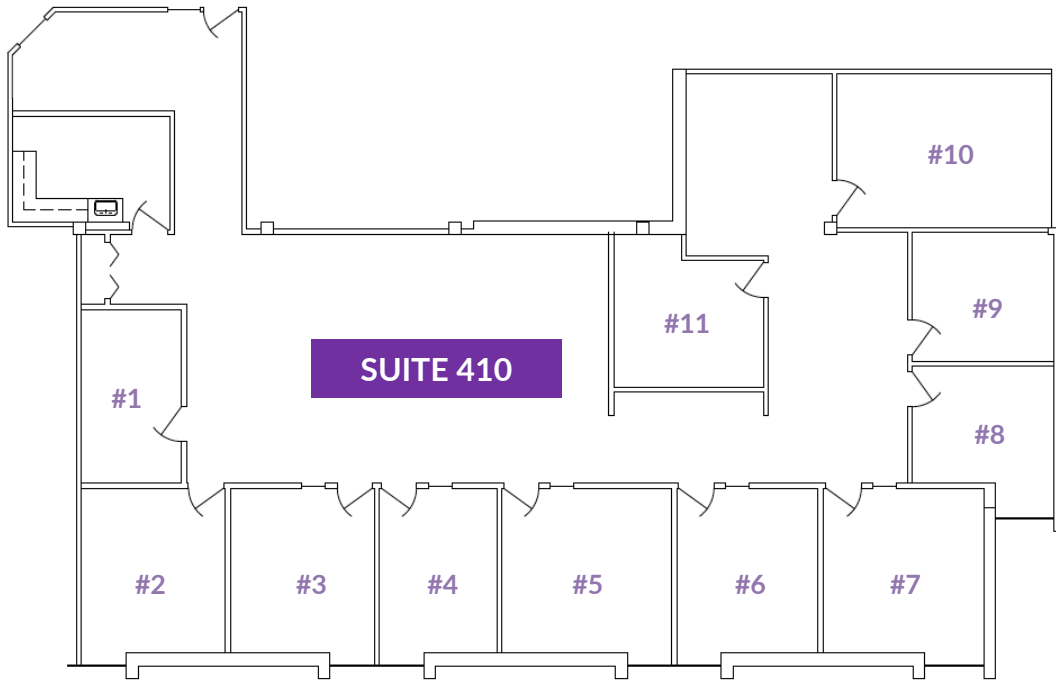

Office #	Monthly Fee
1	$395
2	$595
3	$595
4	$595
5	$650
6	$650
7	$650
8	$550

Office #	Monthly Fee
9	$550
10	$550
11	$395
12	$295
13	$550
14	$595
15	$595

LOCALWORKS ●●●

800 Roosevelt Rd., Glen Ellyn, IL 60137