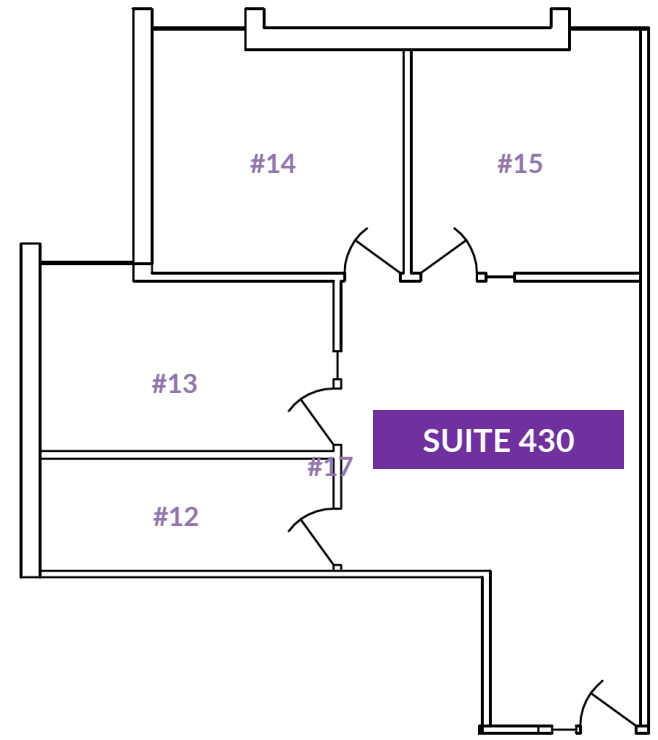

Office #	Monthly Fee
1	$395
2	$595
3	$595
4	$595
5	$650
6	$650
7	$650
8	$550

Office #	Monthly Fee
9	$550
10	$550
11	$395
12	$295
13	$550
14	$595
15	$595

LOCALWORKS ●●●

800 Roosevelt Rd., Glen Ellyn, IL 60137