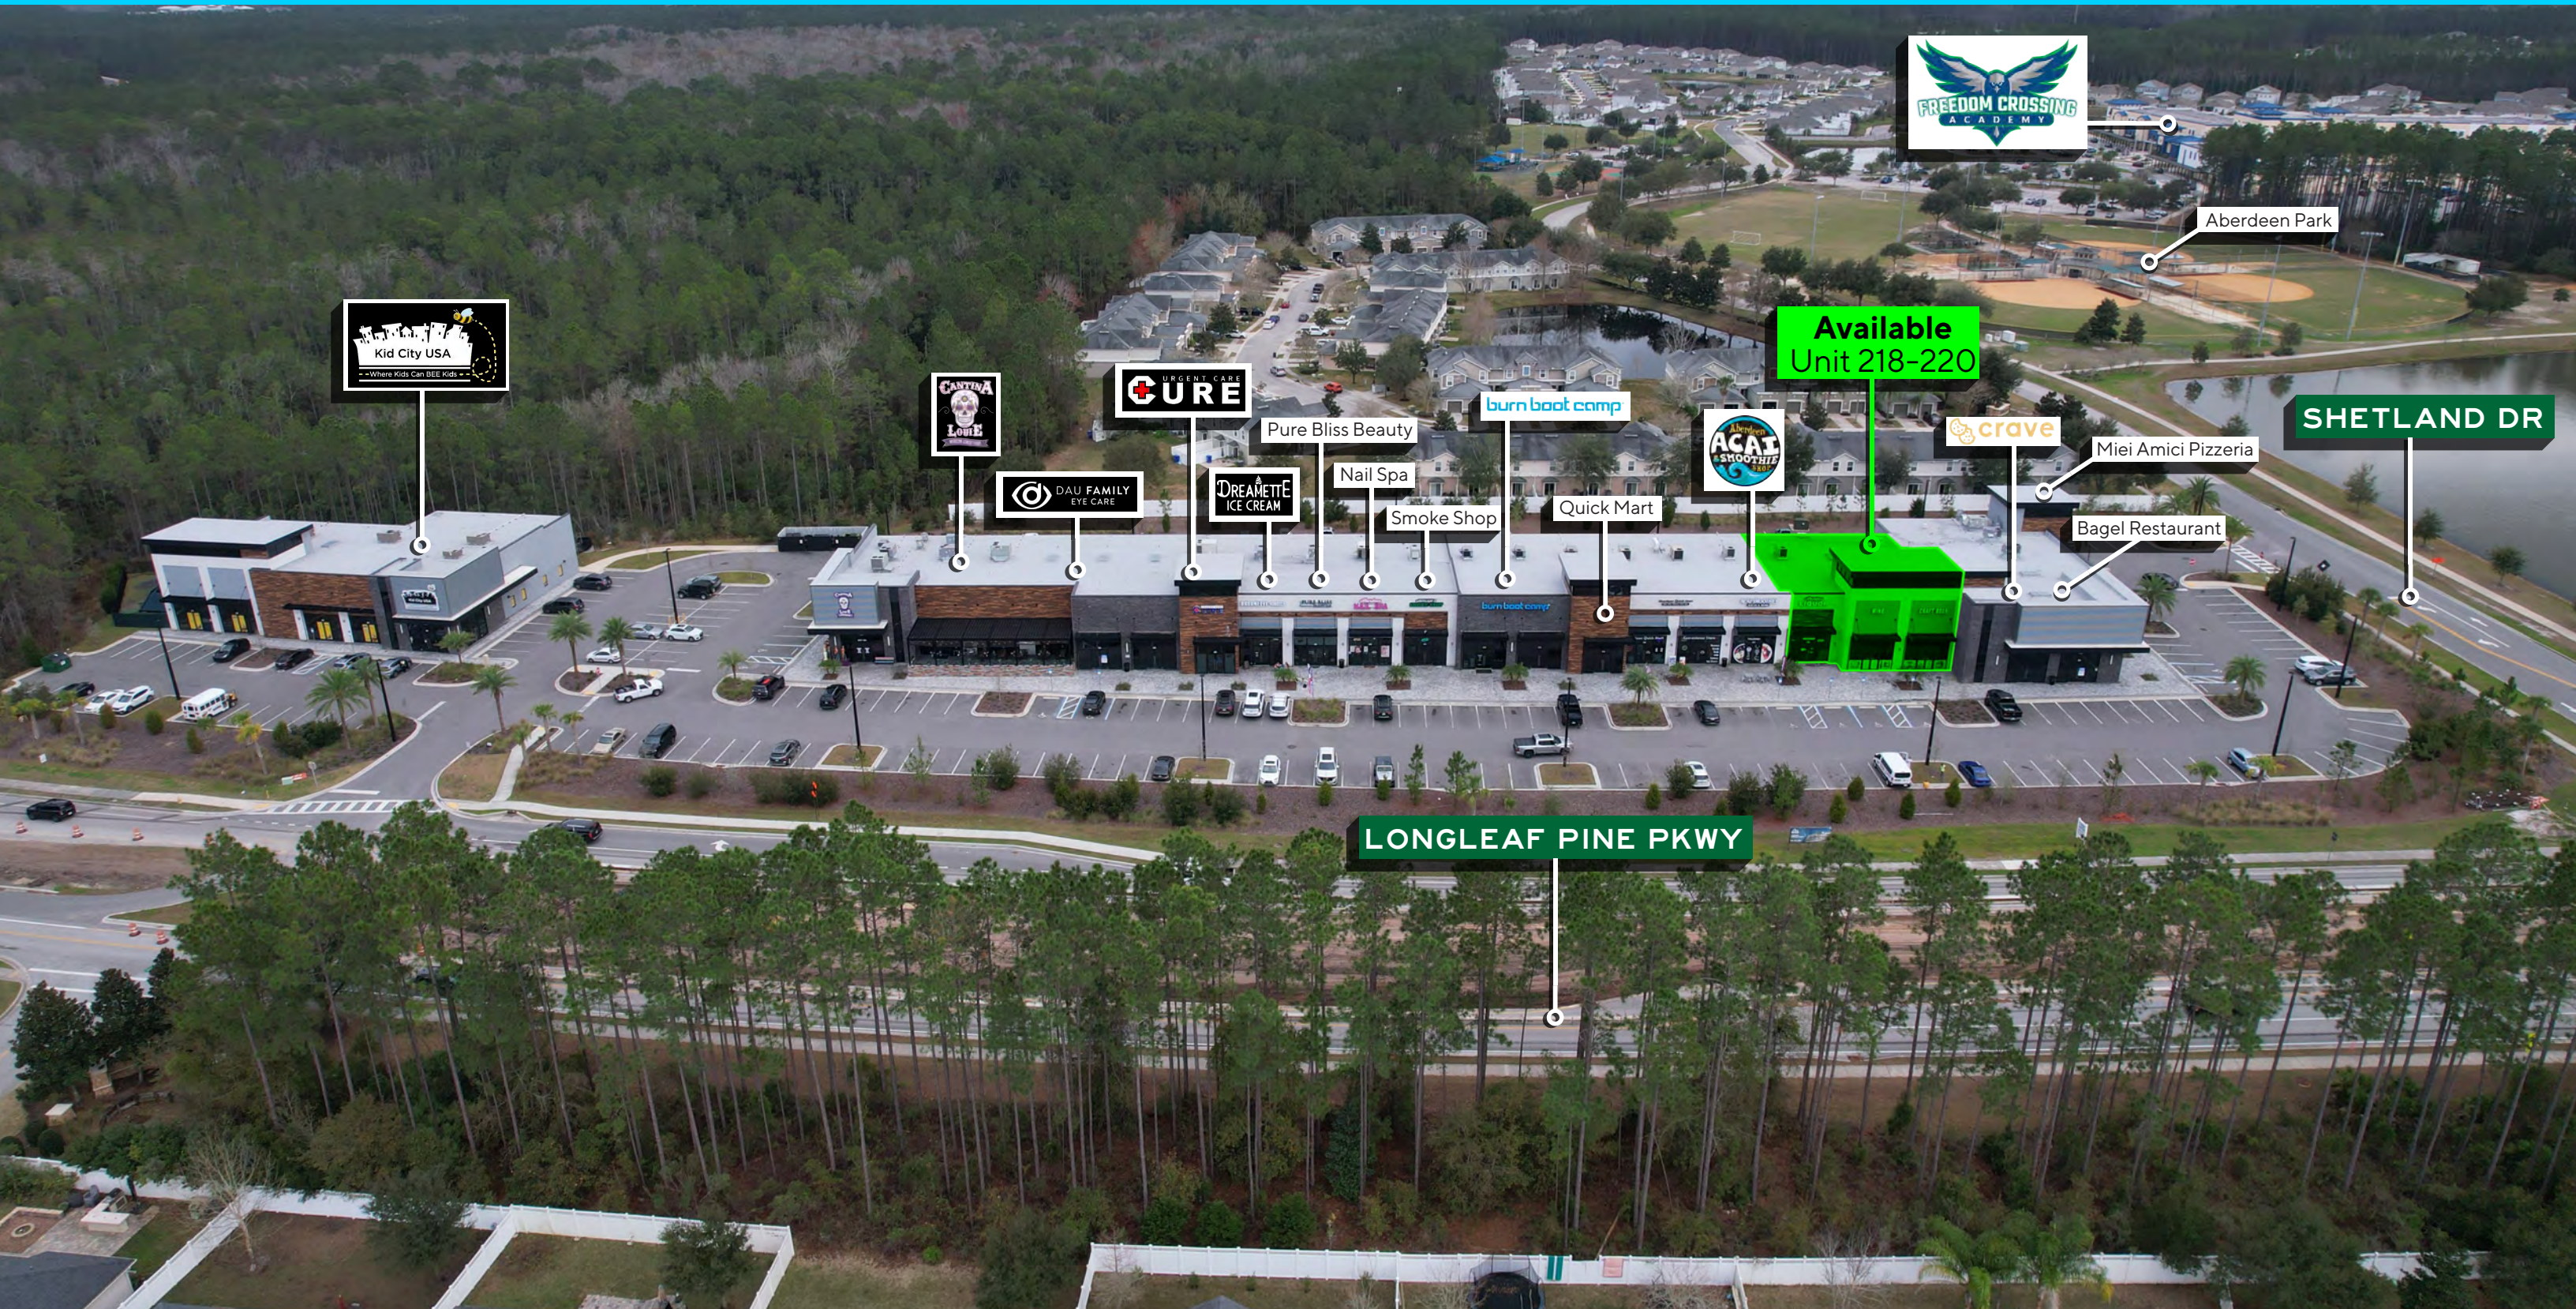

SHOPPES of ABERDEEN

3655 Longleaf Pine Pkwy | St. Johns, FL 32259

904.992.9000 ♦ leasing@ashproperties.com