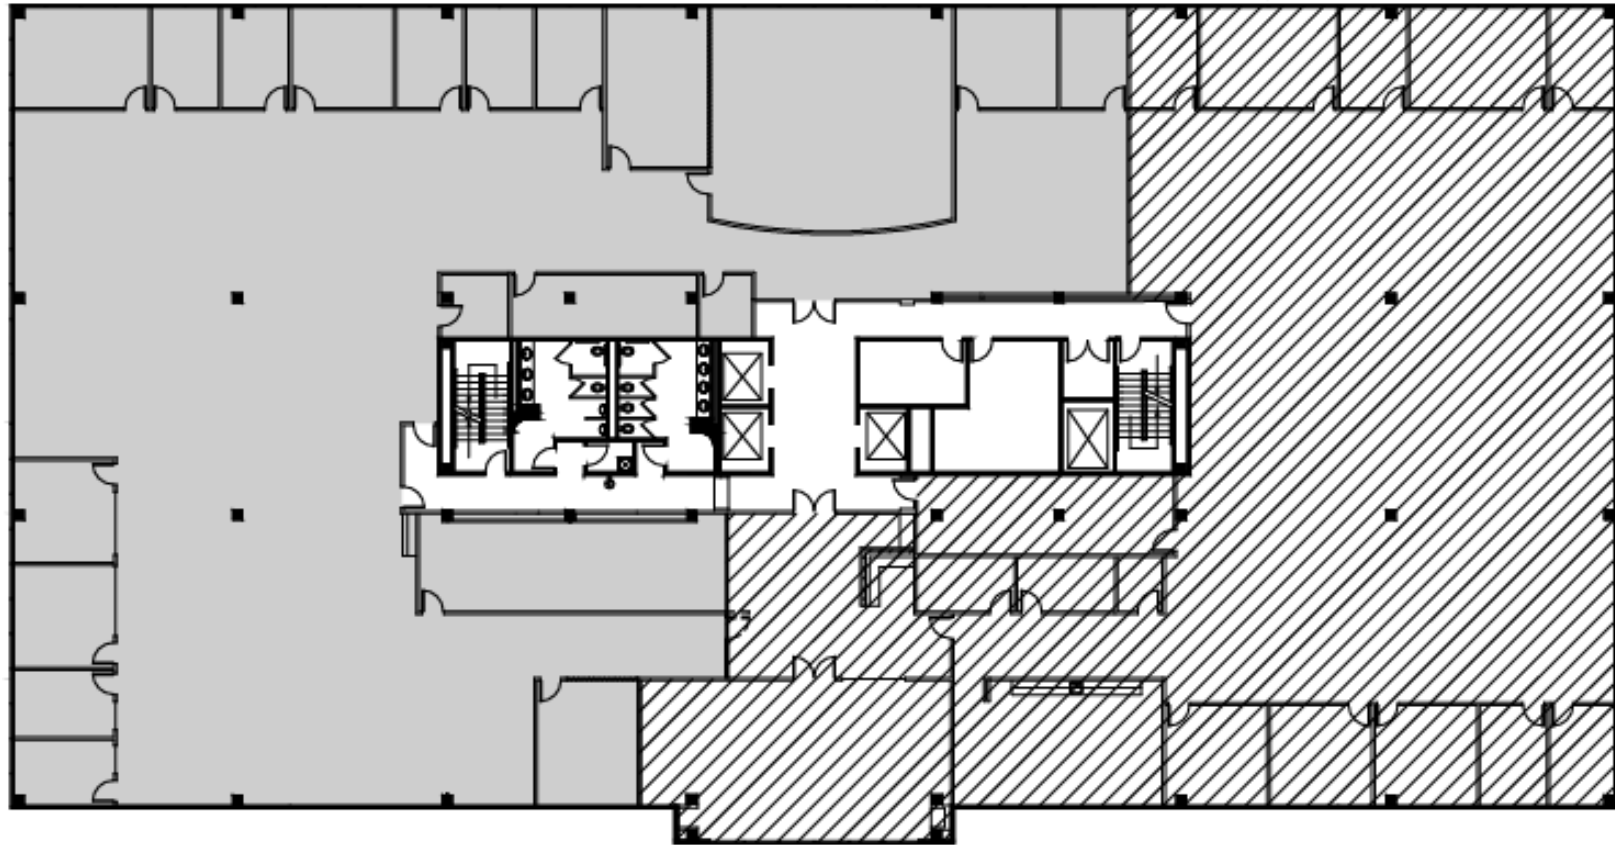

MANSELL TWO

SUITE 500

15,020 SF Demise Scenario

**JB GAY**

JB@normandy-partners.com

404.301.7000

**JIM CASWELL**

Jim@normandy-partners.com