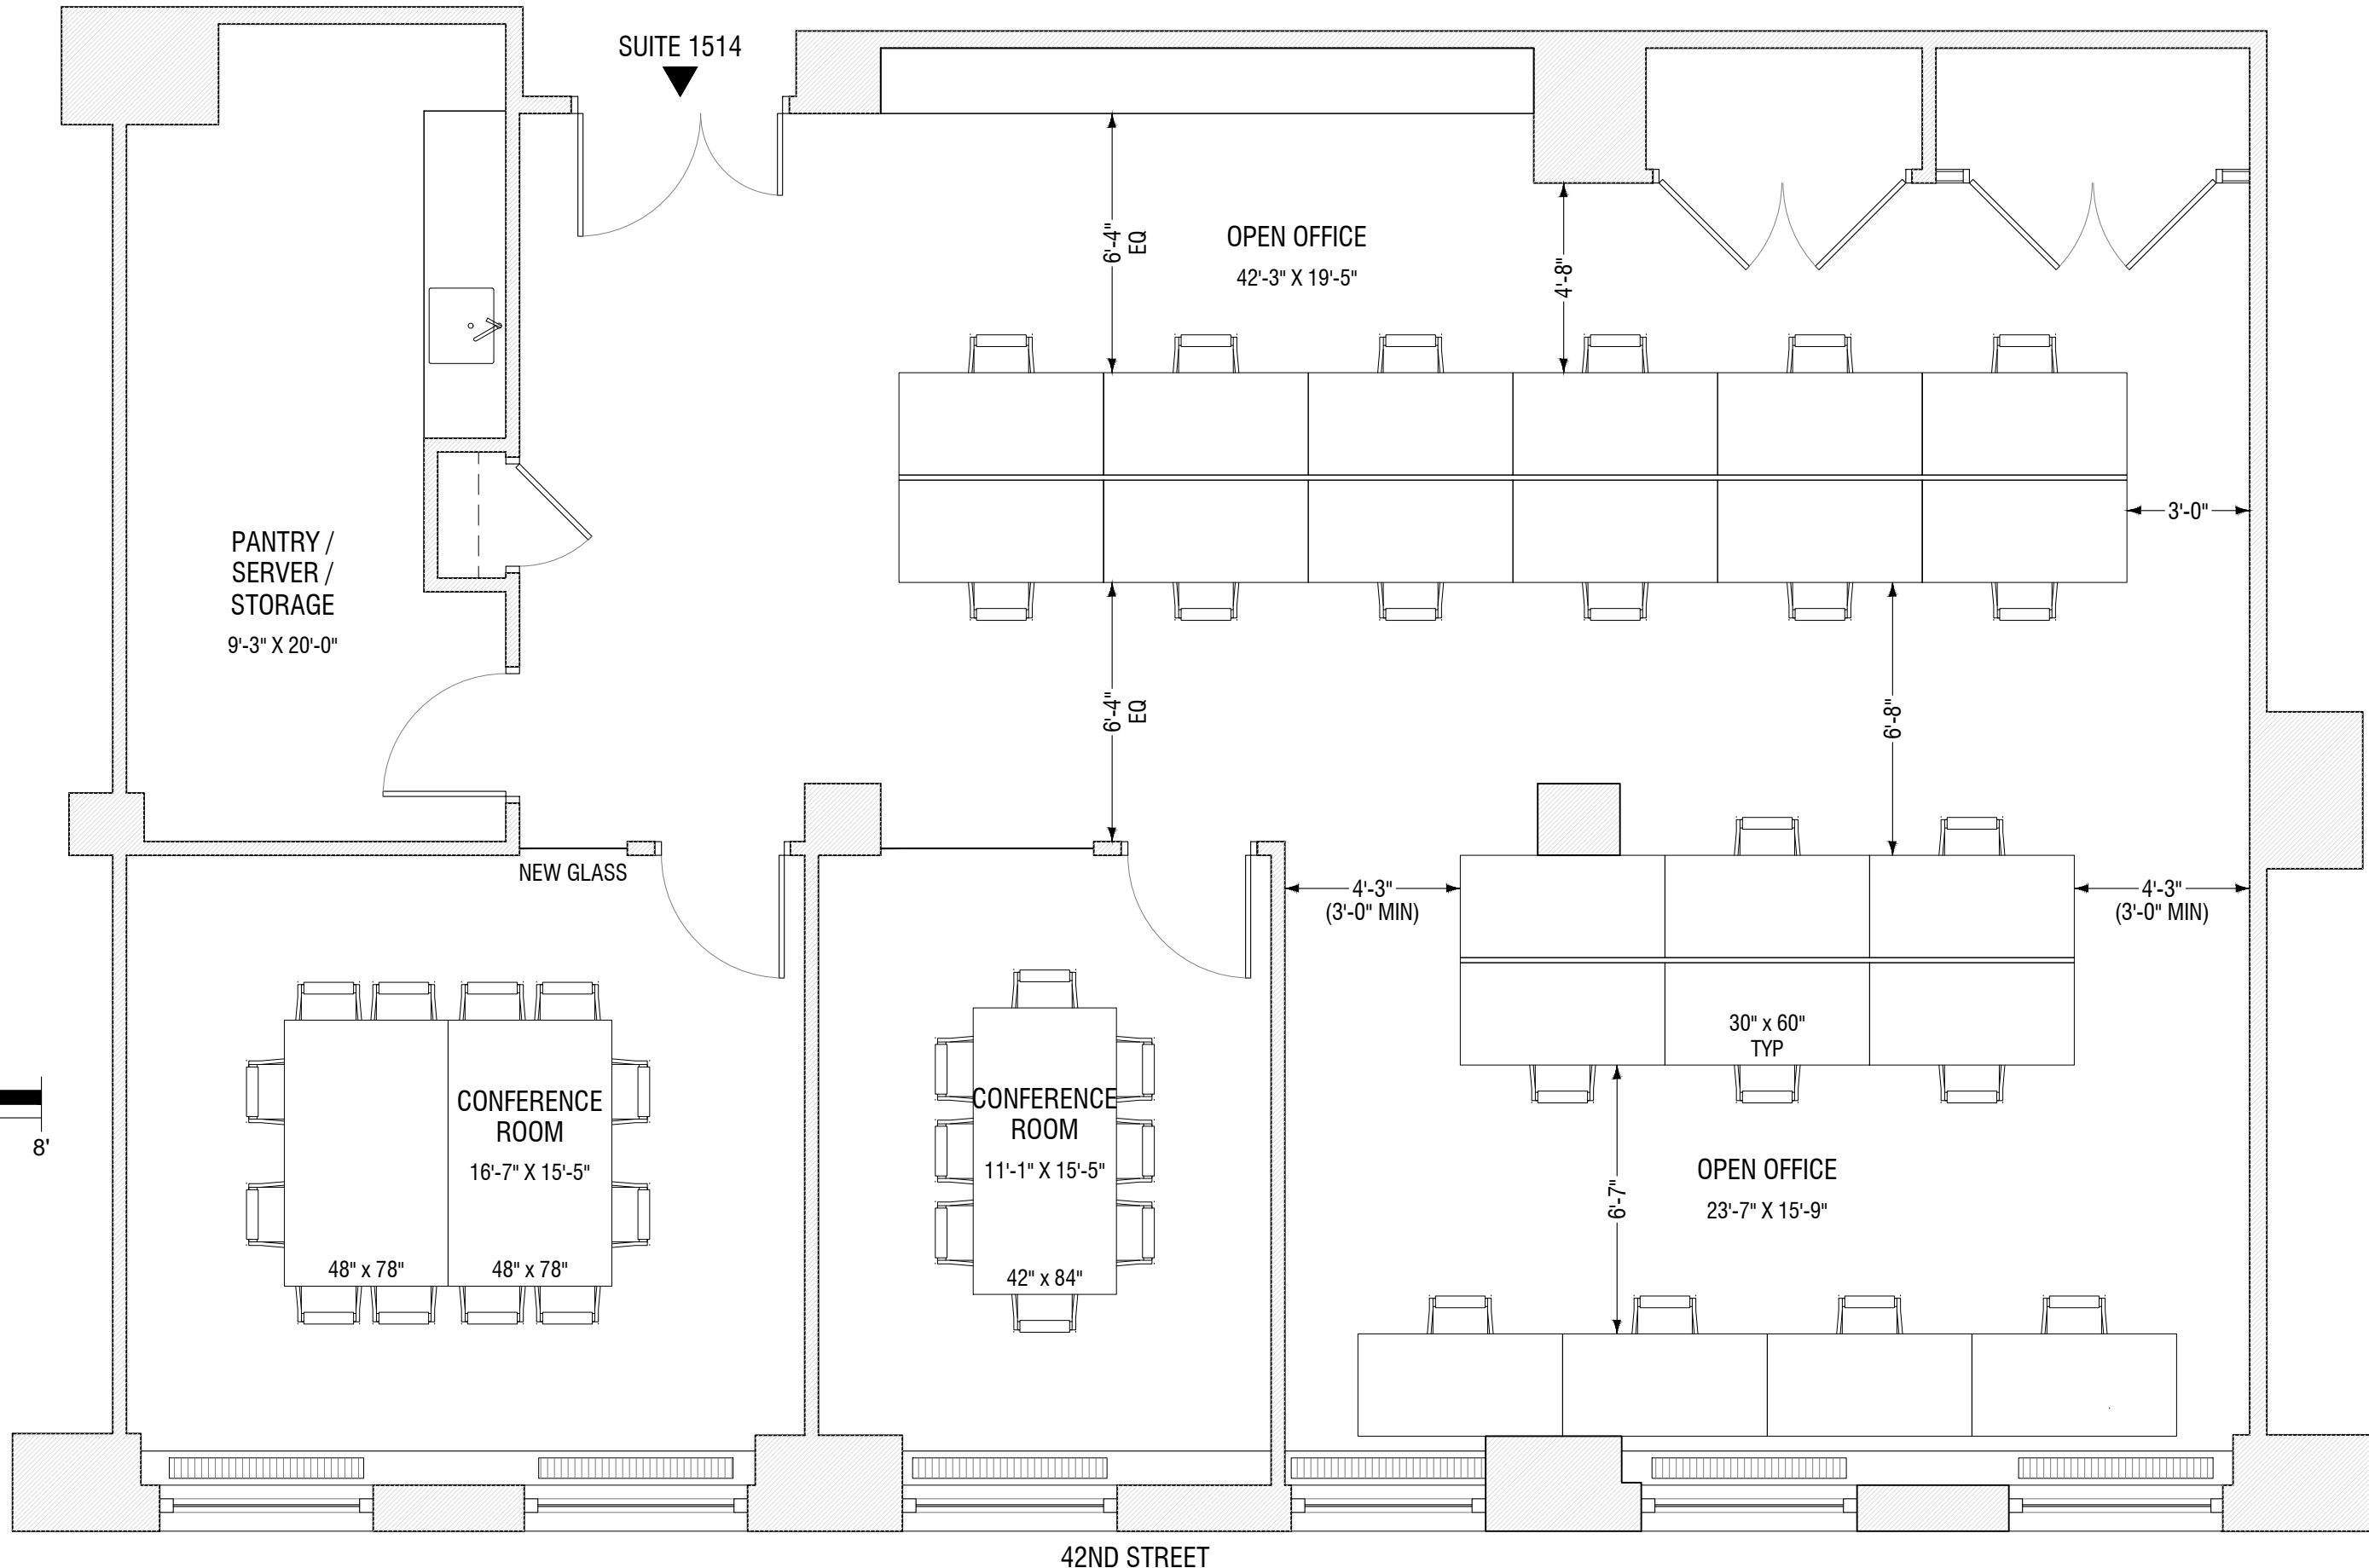

SUITE 1514
OPTION B

SCALE: 1/4" = 1'-0"

21 DESKS

THE CHANIN BUILDING
122 EAST 42nd STREET, NEW YORK, NY 10168

SUITE 1514

CHARLOTTE DEWALD ARCHITECT
559 WEST 141 ST
NEW YORK, NY 10031 212.281.0402

FEB 23, 2024
SK2