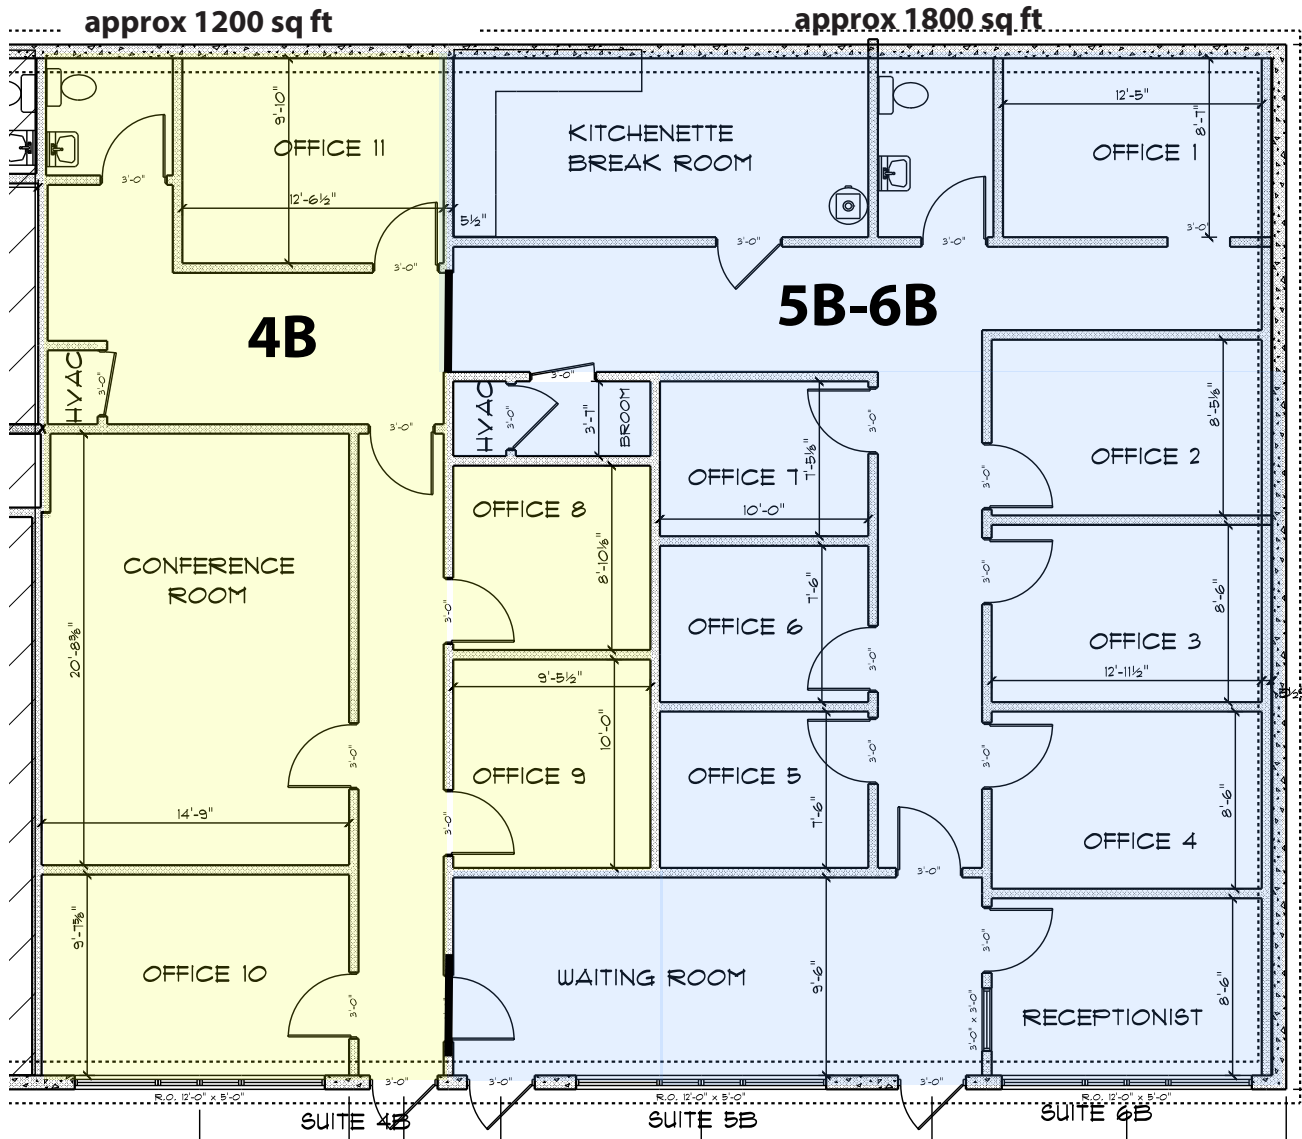

101 Woodhill Lane

- Ashrose Plaza sits right off of US 127 South, one of the highest trafficked in Frankfort.
- 2 miles north of I-64 at the west side Frankfort exit
- Ample parking

1,200 SF

- Currently built as office space with 4 private offices and a conference room
- Shared utility meters - tenants are billed based on square foot %