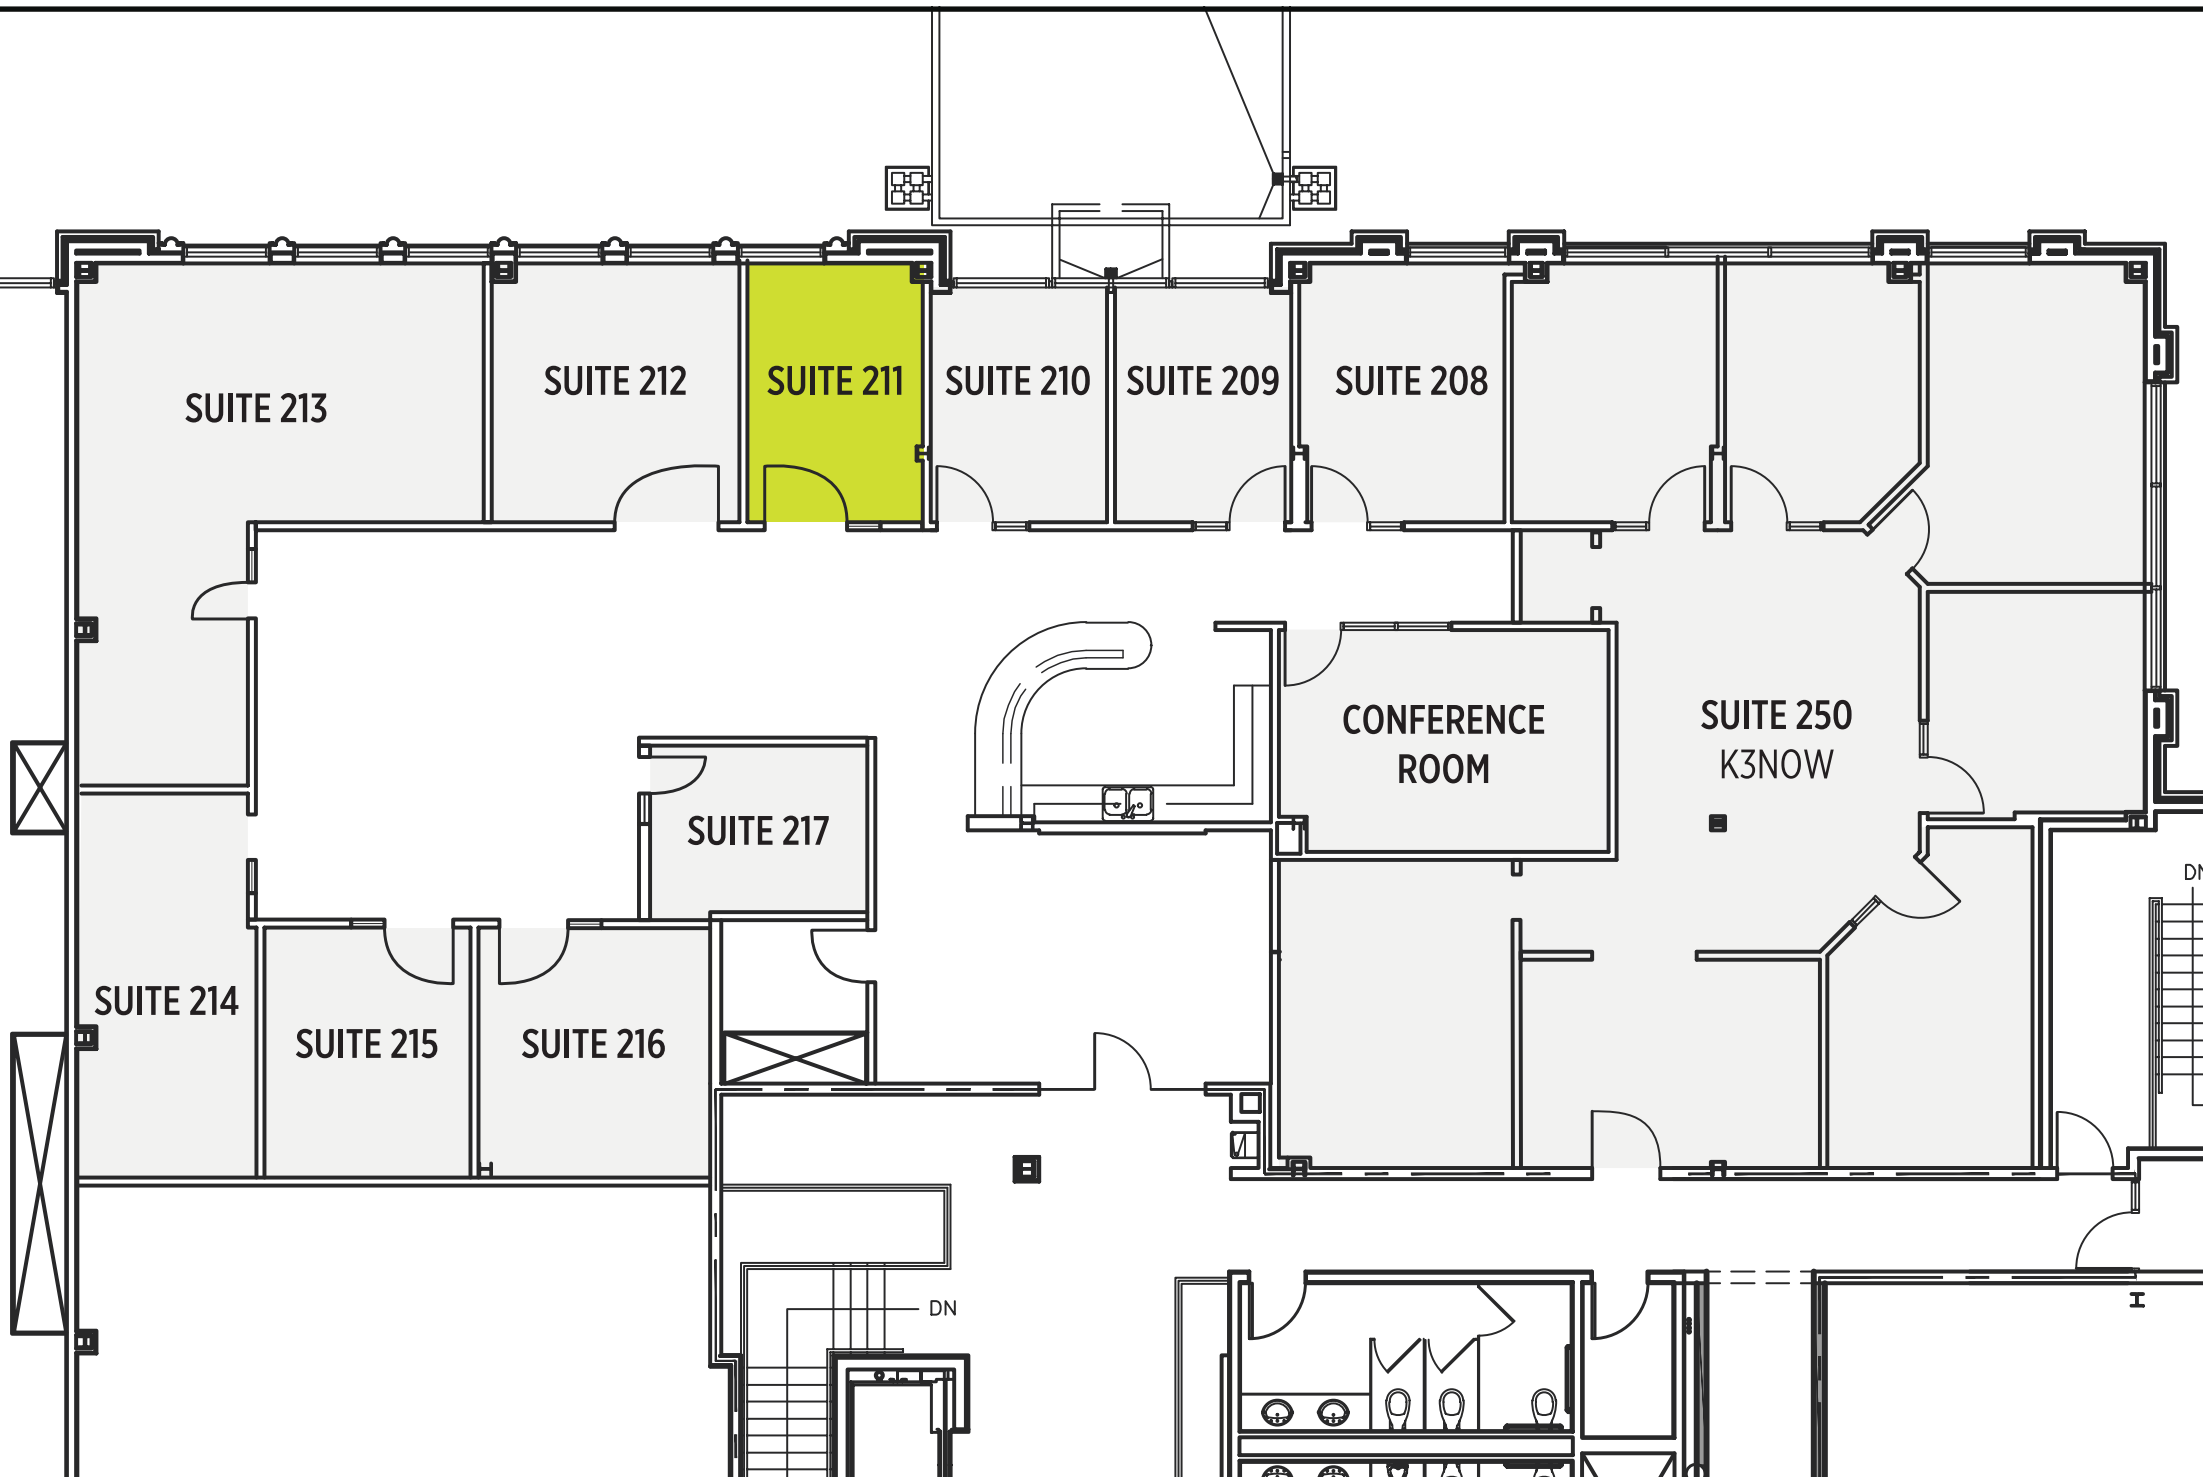

# Lease Outline Drawing

## Gaslight Village Executive Suites

### Floor

2

### Suite 211

Available

Single Office

Call for details

Suite 211 is a modern office space located in the heart of Gaslight Village. This space offers a professional setting in a charming, walkable neighborhood, ideal for businesses or professional service, along with ample parking.